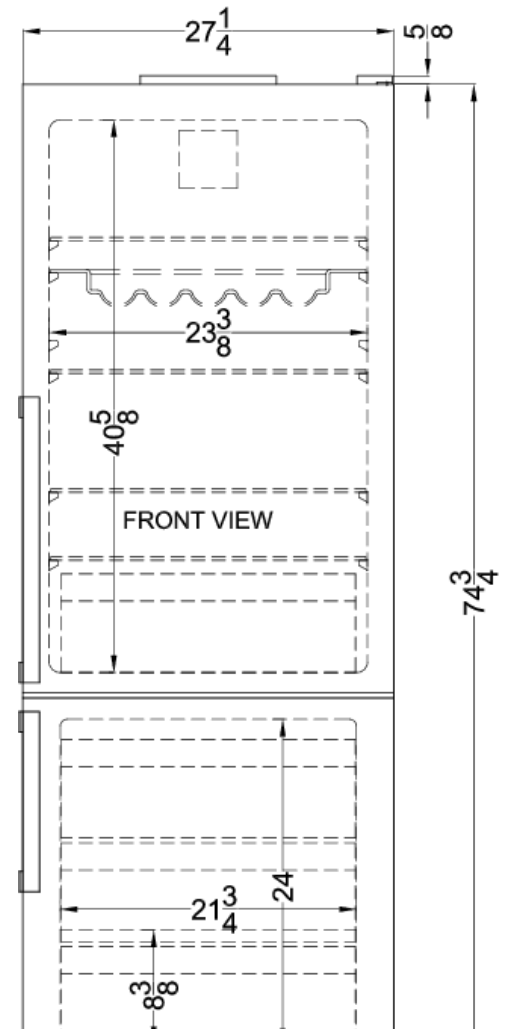

FFBF281W Specifications:

Overview	
Height to Cabinet	75.38"
Width	27.25"
Width with Door Open	28.25"
Depth	27.0"
Depth with Handle	28.75"
Depth with door at 90°	53.0"
Capacity	16.8 cu.ft.
Defrost Type	Frost-Free
Door	White
Cabinet	White
US Electrical Safety	UL
Canadian Electrical Safety	ULC
Energy Usage/Year	445.0kWh/year
Amps	2.4
Voltage/Frequency	115 V AC/60 Hz
Weight	200.0 lbs.
Shipping Weight	210.0 lbs.
Parts & Labor Warranty	1 Year
Compressor Warranty	5 Years
Refrigerator-Freezer	
Door Swing	RHD
Reversible	Yes
Crisper Qty	1
Crisper Finish	Transparent
Crisper Cover	Glass
Refrigerator - Interior Height	40.63"
Refrigerator - Interior Width	23.38"
Refrigerator - Interior Depth	20.63"
Refrigerator - Capacity	11.7 cu.ft
Refrigerator - Shelf Type	Glass and Scalloped
Refrigerator - Shelf Qty	3
Refrigerator - Full Door Shelves	4
Freezer - Interior Height	24.0"
Freezer - Interior Width	21.75"

Freezer - Interior Depth	18.5"
Freezer - Capacity	5.1 cu.ft
Adjustable Shelves	Yes
Wine Bottle Shelving	Yes
Interior Light	Yes
Thermostat Type	Digital
Fan Type	Interior
Refrigerant Type	R600a
Refrigerant Amount	1.83 oz.
High Side PSI	261.0
Low Side PSI	65.0
Level Legs	2
Interior Drawers	Yes
Compressor Step Height	8.38"
Compressor Step Width	21.75"
Compressor Step Depth	5.0"

SUMMIT APPLIANCE DIVISION FELIX STORCH, INC.

770 Garrison Avenue, Bronx, NY 10474 USA TEL 718-893-3900 FAX 844-478-8799 info@summitappliance.com www.summitappliance.com