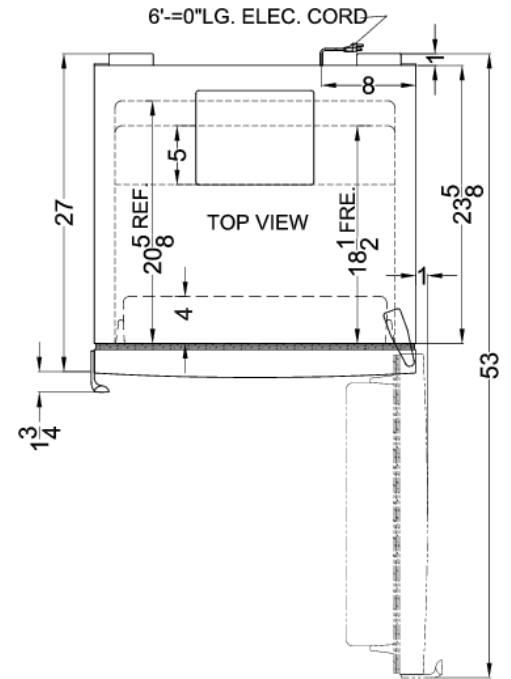

FFBF281W Specifications:

Overview	
Height to Cabinet	75.38"
Width	27.25"
Width with Door Open	28.25"
Depth	27.0"
Depth with Handle	28.75"
Depth with door at 90°	53.0"
Capacity	16.8 cu.ft.
Defrost Type	Frost-Free
Door	White
Cabinet	White
US Electrical Safety	UL
Canadian Electrical Safety	ULC
Energy Usage/Year	445.0kWh/year
Amps	2.4
Voltage/Frequency	115 V AC/60 Hz
Weight	200.0 lbs.
Shipping Weight	210.0 lbs.
Parts & Labor Warranty	1 Year
Compressor Warranty	5 Years
Refrigerator-Freezer	
Door Swing	RHD
Reversible	Yes
Crisper Qty	1
Crisper Finish	Transparent
Crisper Cover	Glass
Refrigerator - Interior Height	40.63"
Refrigerator - Interior Width	23.38"
Refrigerator - Interior Depth	20.63"
Refrigerator - Capacity	11.7 cu.ft
Refrigerator - Shelf Type	Glass and Scalloped
Refrigerator - Shelf Qty	3
Refrigerator - Full Door Shelves	4
Freezer - Interior Height	24.0"
Freezer - Interior Width	21.75"

Freezer - Interior Depth	18.5"
Freezer - Capacity	5.1 cu.ft
Adjustable Shelves	Yes
Wine Bottle Shelving	Yes
Interior Light	Yes
Thermostat Type	Digital
Fan Type	Interior
Refrigerant Type	R600a
Refrigerant Amount	1.83 oz.
High Side PSI	261.0
Low Side PSI	65.0
Level Legs	2
Interior Drawers	Yes
Compressor Step Height	8.38"
Compressor Step Width	21.75"
Compressor Step Depth	5.0"

SUMMIT APPLIANCE DIVISION FELIX STORCH, INC.

770 Garrison Avenue, Bronx, NY 10474 USA TEL 718-893-3900 FAX 844-478-8799 info@summitappliance.com www.summitappliance.com