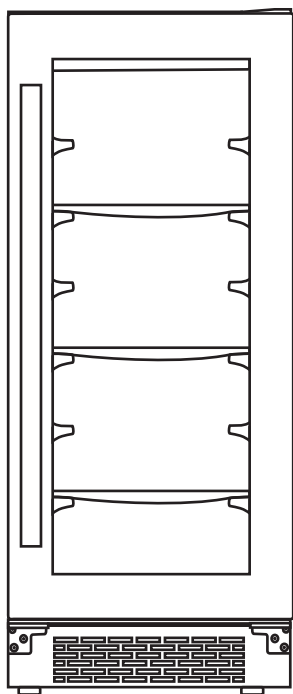

VT-DS15BC-R

- Front exhaust for built-in or free standing installation
- 3 Sliding tempered glass shelves
- Seamless stainless steel door
- Digital temperature control
- Blue LED interior light
- Cold catalyst filter
- Black cabinet body

ENERGY SUPPLY:

110 W / 115 V / 1.5 A
(COOLING)

DOOR HINGE:

- RIGHT
- STAINLESS STEEL

Unit and Installation Dimensions