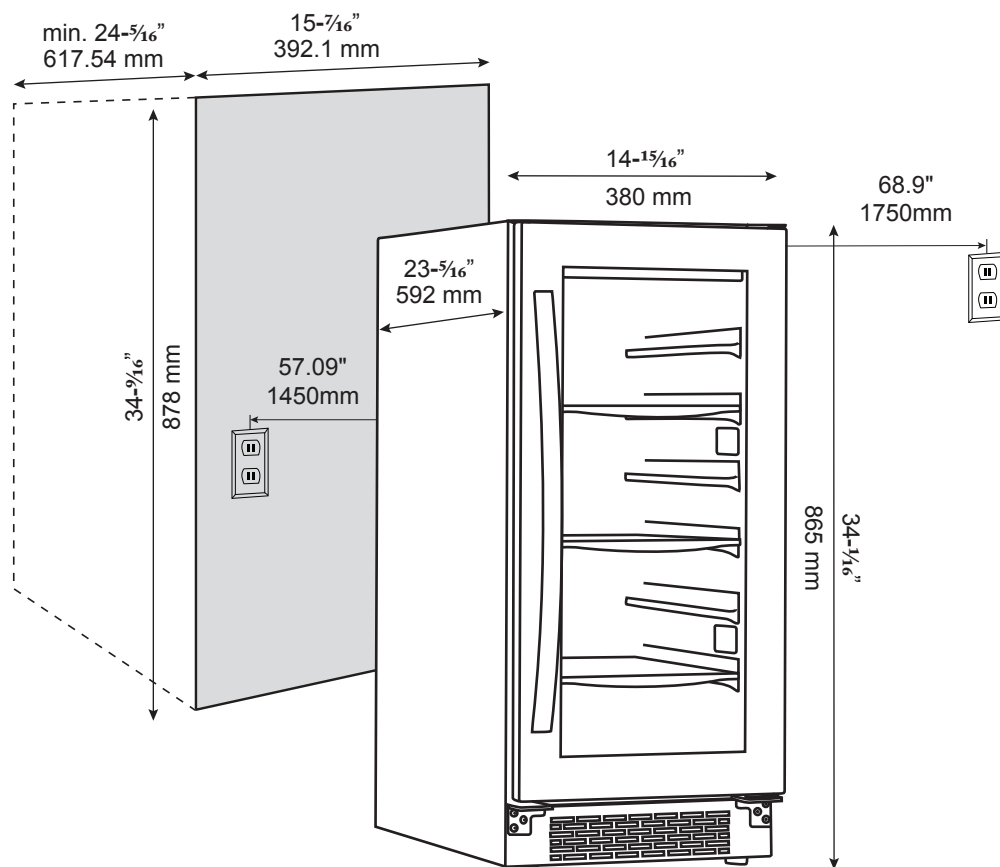

<b>Bottle Capacity</b>	<b>86 Cans</b>
<b>Temperature Zones</b>	<b>1</b>
<b>Type of Control</b>	<b>Touch</b>
<b>Temperature Display</b>	<b>Interior</b>
<b>Temperature Range</b>	<b>39°- 64°F</b>
<b>Storage Shelves</b>	<b>3</b>
<b>Shelf Material</b>	<b>Tempered Glass</b>
<b>Interior Light</b>	<b>Yes</b>
<b>Fan</b>	<b>Yes</b>
<b>Activated Charcoal Filter</b>	<b>No</b>
<b>Lock</b>	<b>No</b>
<b>Door Hinges</b>	<b>1</b>
<b>Unit Weight</b>	<b>79 Lbs.</b>
<b>Net Capacity</b>	<b>3.3 CU. FT.</b>
<b>Dimensions</b>	<b>14-15/16"W x 23-5/16"D x 34-1/16"H</b>

## VT-DS15BC-R

- Front exhaust for built-in or free standing installation
- 3 Sliding tempered glass shelves
- Seamless stainless steel door
- Digital temperature control
- Blue LED interior light
- Cold catalyst filter
- Black cabinet body

## Unit and Installation Dimensions

\*Please note: the unit depth with handle, when door is closed, is 24-7/8" (632 mm)