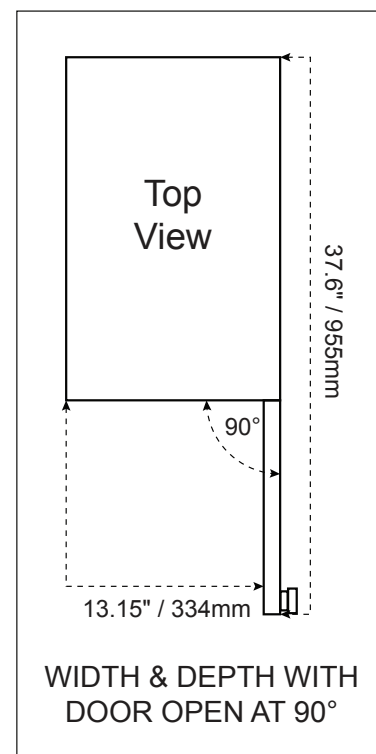

<b>Bottle Capacity</b>	<b>86 Cans</b>
<b>Temperature Zones</b>	<b>1</b>
<b>Type of Control</b>	<b>Touch</b>
<b>Temperature Display</b>	<b>Interior</b>
<b>Temperature Range</b>	<b>39°- 64°F</b>
<b>Storage Shelves</b>	<b>3</b>
<b>Shelf Material</b>	<b>Tempered Glass</b>
<b>Interior Light</b>	<b>Yes</b>
<b>Fan</b>	<b>Yes</b>
<b>Activated Charcoal Filter</b>	<b>No</b>
<b>Lock</b>	<b>No</b>
<b>Door Hinges</b>	<b>1</b>
<b>Unit Weight</b>	<b>79 Lbs.</b>
<b>Net Capacity</b>	<b>3.3 CU. FT.</b>
<b>Dimensions</b>	<b>14-15/16"W x 23-5/16"D x 34-1/16"H</b>

## Unit and Installation Dimensions

\*Please note: the unit depth with handle, when door is closed, is 24-7/8" (632 mm)