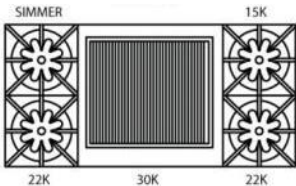

RNB484CBV2