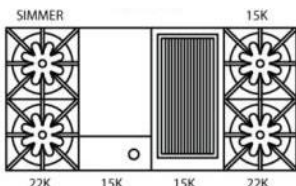

FREESTANDING RANGES

48" NOVA (RNB) SERIES

Model Shown: RNB486GCBV2

RNB488V2

RNB486GV2

RNB484GV2

RNB484GCBV2

RNB486CBV2