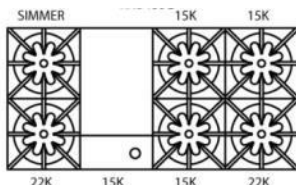

FREESTANDING RANGES

48" NOVA (RNB) SERIES

Model Shown: RNB486GCBV2

RNB488V2

RNB486GV2

RNB484GV2

RNB484GCBV2

RNB486CBV2