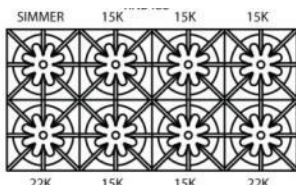

FREESTANDING RANGES

48" NOVA (RNB) SERIES

Model Shown: RNB486GCBV2

RNB488V2

RNB486GV2

RNB484GV2

RNB484GCBV2

RNB486CBV2