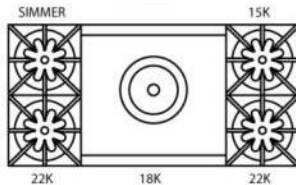

RGTNB484FTV2