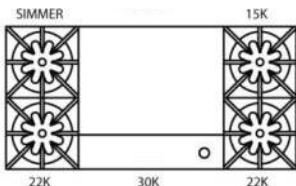

FREESTANDING RANGES

48" NOVA (RNB) SERIES

Model Shown: RNB486GCBV2

RNB488V2

RNB486GV2

RNB484GV2

RNB484GCBV2

RNB486CBV2