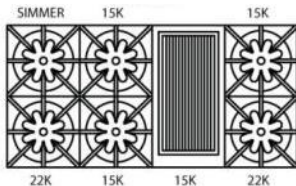

RNB486CBV2

RGTNB484FTV2