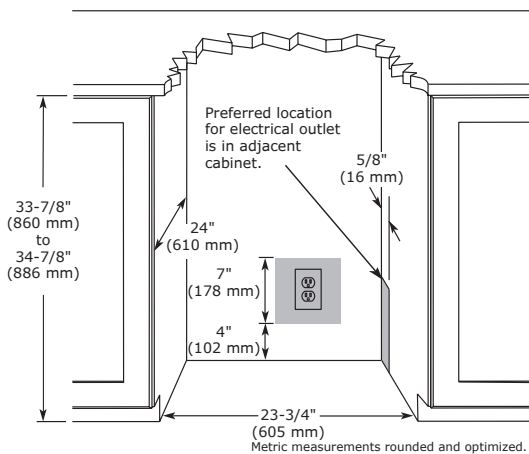

CABINET CUT-OUT

INSTALLATION NOTES

When installing adjacent to wall, ensure 2 1/2" clearance on hinged side for 90° door opening, allowing ample room for door handle.

No additional clearance around sides, top or rear of unit is needed for ventilation.

Do not obstruct front grille air flow.

SPECIFICATIONS

Model	2224ZWC
Amps: Running	1.2
Capacity: Average Volume (cu ft)	4.7
Capacity: Wine Bottle (750 ml)	43
Control Type	Digital Touch Pad
Dimensions: Product Depth	23 7/16" / 590 mm
Dimensions: Product Height	33 11/16" / 856 mm
Dimensions: Product Width	23 5/8" / 600 mm
ENERGY STAR	N/A
Panel Height	30" / 762 mm
Panel Thickness	3/4" / 20 mm
Panel Type	2 3/4" / 70 mm Frame Panel or Solid Panel (-60 suffix)
Panel Width	23 1/2" / 595 mm
Product Weight: Max	150 lb
Refrigerant Type	R600a
Sabbath (Star K Certified)	Yes
Temperature Range	34°F - 65°F

COOLING SYSTEM

ELECTRICAL REQUIREMENTS

This unit requires a grounded, polarized 115 VAC, 60 Hz, 15 A power supply (normal household current).

Residential

Please visit U-Line.com to view this model's User Guide. All specifications are subject to change without notice.