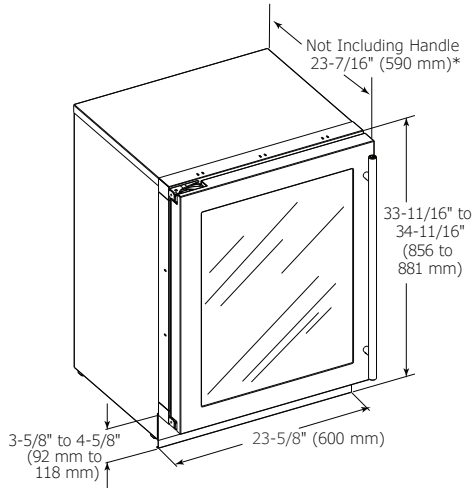

**MODEL DETAILS**

Model	Voltage/Hz	Door Swing	Finish	Shipping Weight
U-2224ZWCS-00B	115 / 60	Field Reversible	Stainless Frame	160 lb
U-2224ZWCS-13B	115 / 60	Right-Hand Hinged	Stainless Frame (Lock)	160 lb
U-2224ZWCS-15B	115 / 60	Left-Hand Hinged	Stainless Frame (Lock)	160 lb
U-2224ZWCINT-00B	115 / 60	Field Reversible	Integrated Frame	157 lb
U-2224ZWCINT-60B	115 / 60	Field Reversible	Integrated Solid	150 lb

\*Installs on integrated models.

**2000 Series • 24" Wine Captain® Model • 2224ZWC**
**DIMENSIONS**

Dimensions shown apply to all finishes, including Integrated (INT) models with 3/4" integrated panel/frame installed.

Do not obstruct front grille air flow.

**SPECIFICATIONS**

Model	2224ZWC
Amps: Running	1.2
Capacity: Average Volume (cu ft)	4.7
Capacity: Wine Bottle (750 ml)	43
Control Type	Digital Touch Pad
Dimensions: Product Depth	23 7/16" / 590 mm
Dimensions: Product Height	33 11/16" / 856 mm
Dimensions: Product Width	23 5/8" / 600 mm
ENERGY STAR	N/A
Panel Height	30" / 762 mm
Panel Thickness	3/4" / 20 mm
Panel Type	2 3/4" / 70 mm Frame Panel or Solid Panel (-60 suffix)
Panel Width	23 1/2" / 595 mm
Product Weight: Max	150 lb
Refrigerant Type	R600a
Sabbath (Star K Certified)	Yes
Temperature Range	34°F - 65°F