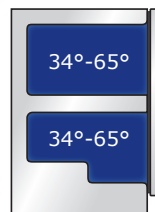

COOLING SYSTEM

ELECTRICAL REQUIREMENTS

This unit requires a grounded, polarized 115 VAC, 60 Hz, 15 A power supply (normal household current).

Residential

Please visit U-Line.com to view this model's User Guide. All specifications are subject to change without notice.