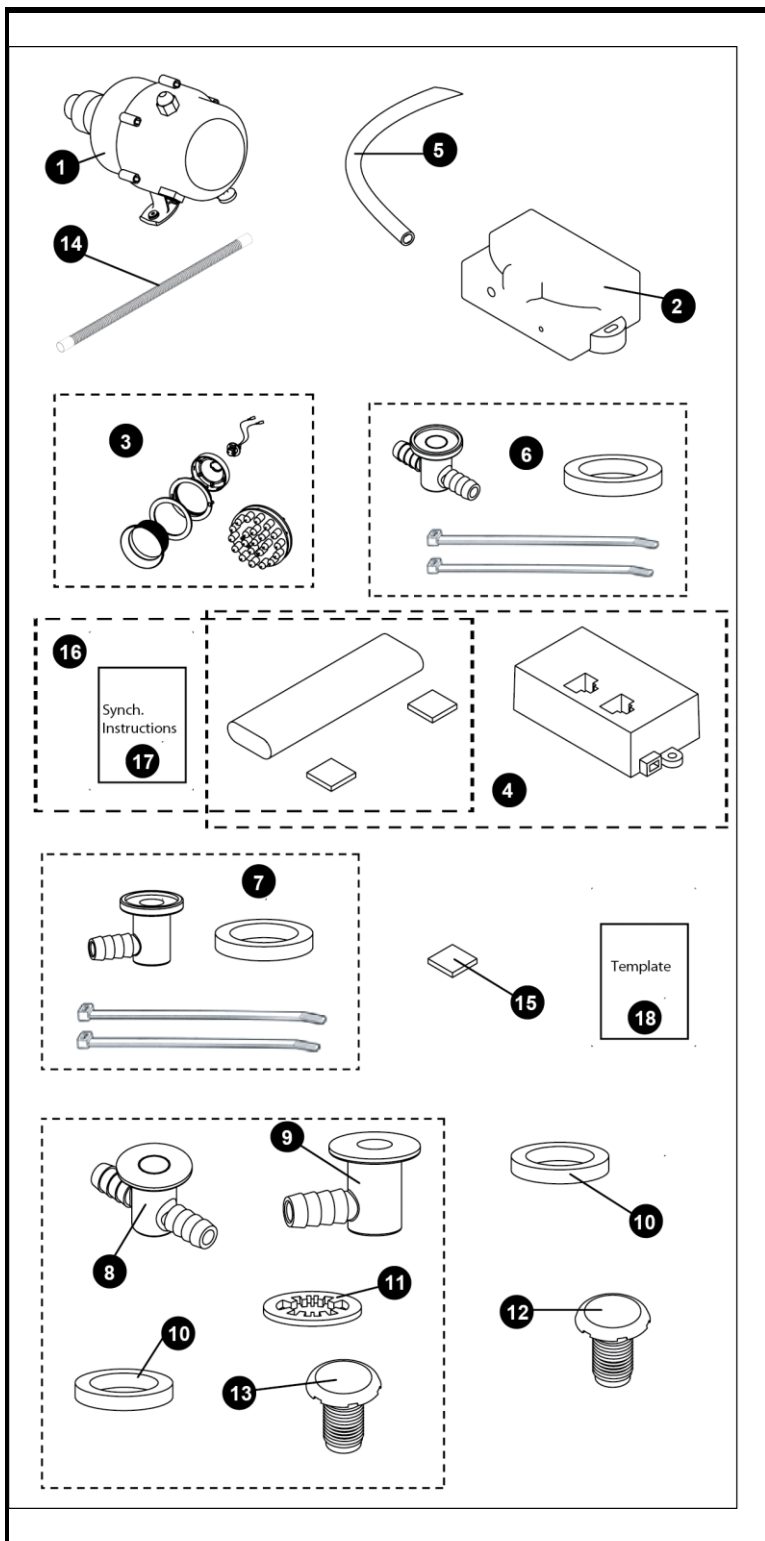

Acrylic AirBath™
with remote

Items	Part No	Description
-------	---------	-------------

1	THU5173	Blower/Controller/Wet Detector
2	THU5174	LED Controller
3	THU5175	LED Light Kit
4	THU5176	Remote with receiver
5	9BU5001	Air Hose (3/8")
6	THU5129	T Fitting Kit
7	THU5130	L Fitting Kit
8	9AU5017	T Fitting No Rim
9	9AU5018	L Fitting No Rim
10	9EU5001	Black Washer
11	7CU5002	Wet Sensor Jet Washer
12	THU5154#01 THU5154#12	ABS Jet (7/8" long) - Cotton ABS Jet (7/8" long) - Sedona Beige
13	THU5155#01 THU5155#12	Brass Jet (7/8" long) - Cotton Brass Jet (7/8" long) - Sedona Beige
14	9BU5002	3' Blower Hose
15	8HU5020	Magnet
16	THU5184	Remote
17	0GU5085	Synchronization Instruction
18	0GU5002-1 0GU5016 0GU5043 0GU5053	Template (models 784, 794, 904, 930) Template (models 781, 785, 789, 964, 974) Template (model 782) Template (model 626)

Note:

Product Number Explanations

ABR
(A) Acrylic
(B) Bathtub
(R) Air with remote

Actual Product may vary slightly from illustration.