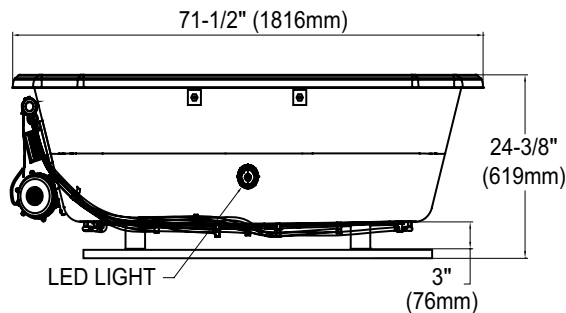

ABR974

Guinevere® 6' Air Bath™

SPECIFICATIONS

- Size 71-1/2" L x 38" W
- Depth 20"
- Water Depth 15.3"
- Warranty 1 Year Limited Warranty on acrylic tub
  1 Year Limited Warranty on components and parts
- Material Cast Acrylic
- Electrical Requirements 15 AMP; 120V w/ GFCI
- Shipping Weight 140 lbs.
- Shipping Dimensions 74" L x 44" W x 27" H
- Gallons 98 to overflow

INSTALLATION NOTES

Floor support under bath must provide a minimum of 75 lbs/square foot (366 kg/square meter) loading.

These dimensions and specifications are subject to change without notice