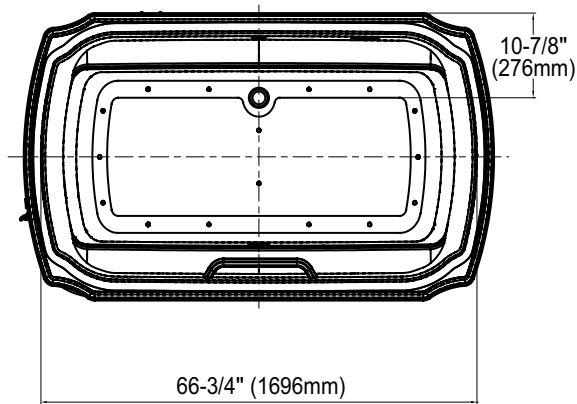

ABR974

Guinevere® 6' Air Bath™

SPECIFICATIONS

- Size 71-1/2" L x 38" W
- Depth 20"
- Water Depth 15.3"
- Warranty 1 Year Limited Warranty on acrylic tub
  1 Year Limited Warranty on components and parts
- Material Cast Acrylic
- Electrical Requirements 15 AMP; 120V w/ GFCI
- Shipping Weight 140 lbs.
- Shipping Dimensions 74" L x 44" W x 27" H
- Gallons 98 to overflow

INSTALLATION NOTES

Floor support under bath must provide a minimum of 75 lbs/square foot (366 kg/square meter) loading.

These dimensions and specifications are subject to change without notice