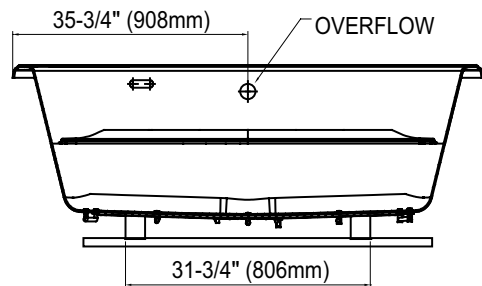

ABR974

Guinevere® 6' Air Bath™

SPECIFICATIONS

- Size 71-1/2" L x 38" W
- Depth 20"
- Water Depth 15.3"
- Warranty 1 Year Limited Warranty on acrylic tub
  1 Year Limited Warranty on components and parts
- Material Cast Acrylic
- Electrical Requirements 15 AMP; 120V w/ GFCI
- Shipping Weight 140 lbs.
- Shipping Dimensions 74" L x 44" W x 27" H
- Gallons 98 to overflow

INSTALLATION NOTES

Floor support under bath must provide a minimum of 75 lbs/square foot (366 kg/square meter) loading.

These dimensions and specifications are subject to change without notice