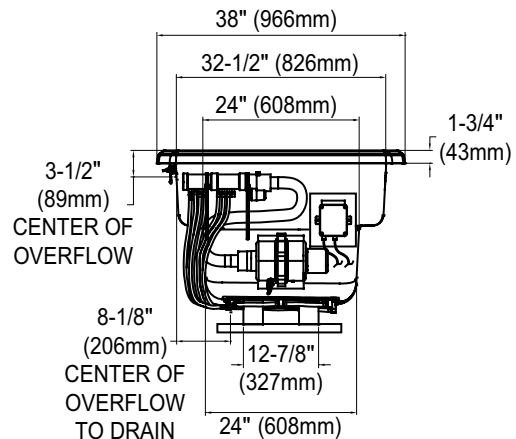

ABR974

Guinevere® 6' Air Bath™

SPECIFICATIONS

- Size 71-1/2" L x 38" W
- Depth 20"
- Water Depth 15.3"
- Warranty 1 Year Limited Warranty on acrylic tub
  1 Year Limited Warranty on components and parts
- Material Cast Acrylic
- Electrical Requirements 15 AMP; 120V w/ GFCI
- Shipping Weight 140 lbs.
- Shipping Dimensions 74" L x 44" W x 27" H
- Gallons 98 to overflow

INSTALLATION NOTES

Floor support under bath must provide a minimum of 75 lbs/square foot (366 kg/square meter) loading.

These dimensions and specifications are subject to change without notice