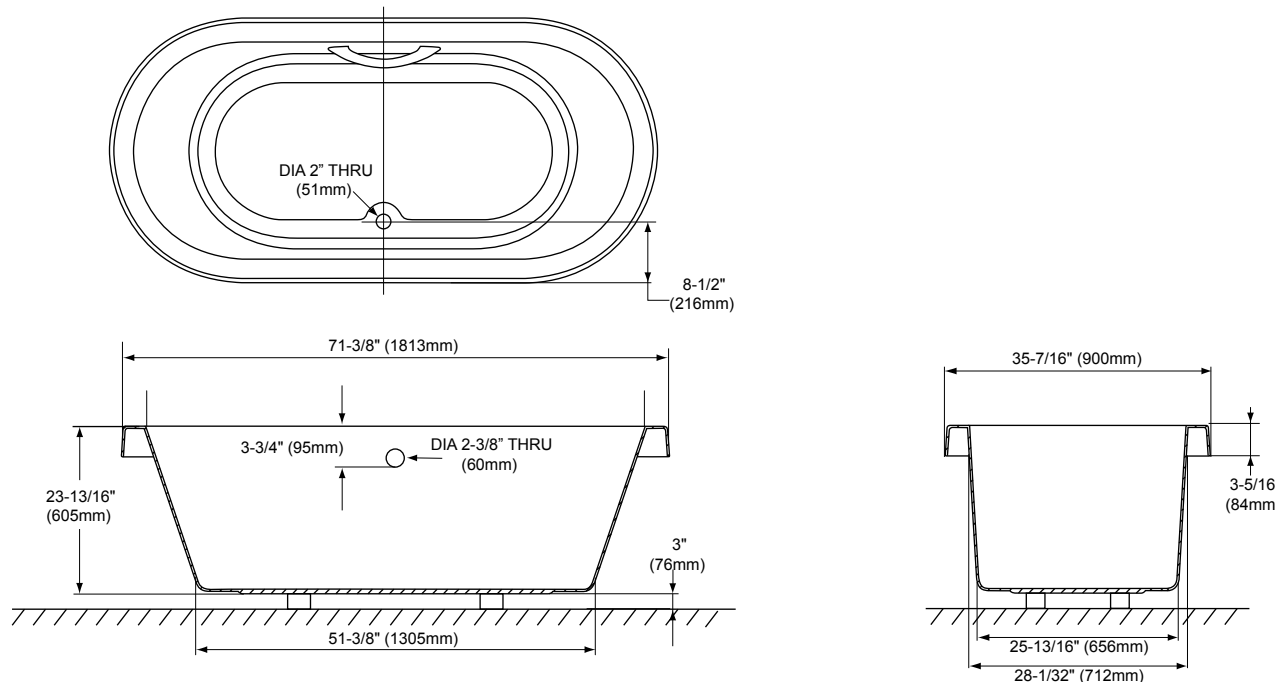

ABY794N

Nexus® 6' Soaker Bathtub

SPECIFICATIONS

- Size 71-3/8" L x 35-7/16" W
- Depth 20-1/4"
- Water Depth 15.3"
- Warranty 1 Year Limited Warranty on acrylic tub
  1 Year Limited Warranty on components and parts
- Material Cast Acrylic
- Shipping Weight 105 lbs.
- Shipping Dimensions 74" L x 44" W x 27" H
- Gallons 100 to overflow

INSTALLATION NOTES

Floor support under bath must provide a minimum of 75 lbs/square foot (366 kg/square meter) loading.

TOTO®

These dimensions and specifications are subject to change without notice