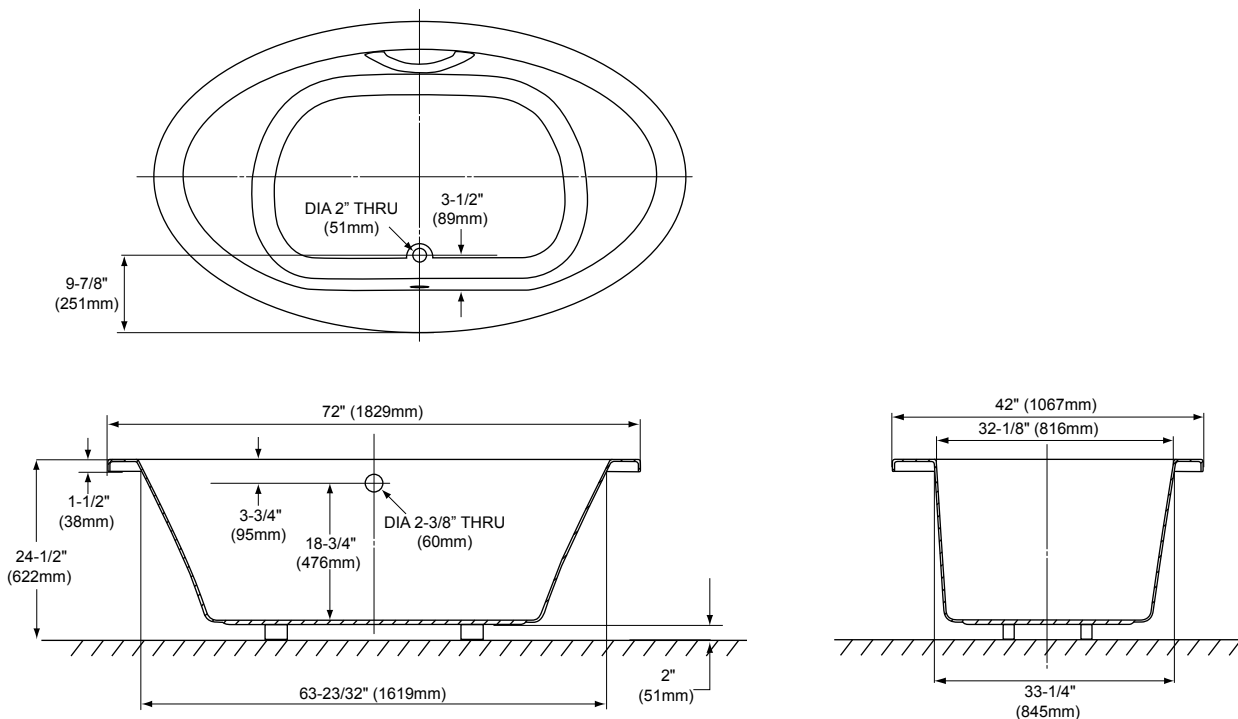

FEATURES

- 72" x 42" x 24-1/2"
- Luxuriously deep bathing well
- Cast-acrylic construction provides high durability
- Slip-resistant surface
- Optional solid brass grab bar with various finishes

COLORS/FINISHES

ABY904N

Pacifica® 6' Soaker Bathtub

SPECIFICATIONS

- Size 72" L x 42" W
- Depth 21"
- Water Depth 16.1"
- Warranty 1 Year Limited Warranty on acrylic tub
1 Year Limited Warranty on components and parts
- Material Cast Acrylic
- Shipping Weight 140 lbs.
- Shipping Dimensions 74" L x 44" W x 27" H
- Gallons 100 to overflow

INSTALLATION NOTES

Floor support under bath must provide a minimum of 75 lbs/square foot (366 kg/square meter) loading.

TOTO®

These dimensions and specifications are subject to change without notice