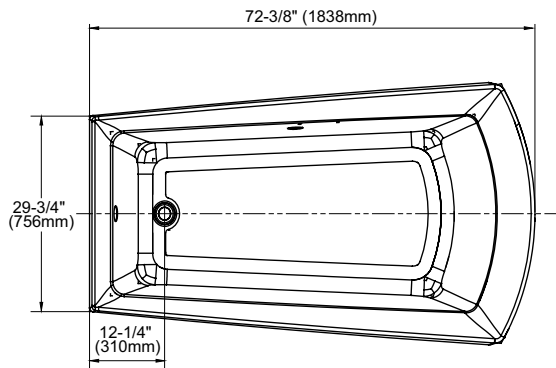

ABY964N

Soirée® 6' Soaker Bathtub

SPECIFICATIONS

- Size 72-3/8" L x 39-1/2"W
- Depth 20-1/2"
- Water Depth 15.9"
- Warranty 1 Year Limited Warranty on acrylic tub
  1 Year Limited Warranty on components and parts
- Material Cast Acrylic
- Shipping Weight 110 lbs.
- Shipping Dimensions 74"L x 44"W x 27"H
- Gallons 98 to overflow

INSTALLATION NOTES

Floor support under bath must provide a minimum of 75 lbs/square foot (366 kg/square meter) loading.

TOTO®

These dimensions and specifications are subject to change without notice