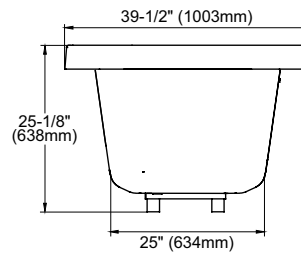

ABY964N

Soirée® 6' Soaker Bathtub

SPECIFICATIONS

- Size 72-3/8" L x 39-1/2"W
- Depth 20-1/2"
- Water Depth 15.9"
- Warranty 1 Year Limited Warranty on acrylic tub
  1 Year Limited Warranty on components and parts
- Material Cast Acrylic
- Shipping Weight 110 lbs.
- Shipping Dimensions 74"L x 44"W x 27"H
- Gallons 98 to overflow

INSTALLATION NOTES

Floor support under bath must provide a minimum of 75 lbs/square foot (366 kg/square meter) loading.

TOTO®

These dimensions and specifications are subject to change without notice