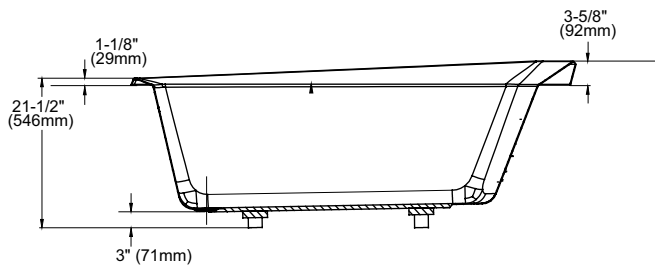

ABY964N

Soirée® 6' Soaker Bathtub

SPECIFICATIONS

- Size 72-3/8" L x 39-1/2"W
- Depth 20-1/2"
- Water Depth 15.9"
- Warranty 1 Year Limited Warranty on acrylic tub
  1 Year Limited Warranty on components and parts
- Material Cast Acrylic
- Shipping Weight 110 lbs.
- Shipping Dimensions 74"L x 44"W x 27"H
- Gallons 98 to overflow

INSTALLATION NOTES

Floor support under bath must provide a minimum of 75 lbs/square foot (366 kg/square meter) loading.

TOTO®

These dimensions and specifications are subject to change without notice