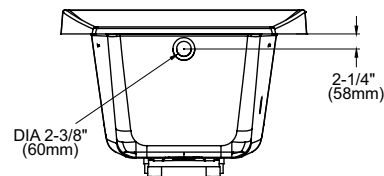

ABY964N

Soirée® 6' Soaker Bathtub

SPECIFICATIONS

- Size 72-3/8" L x 39-1/2"W
- Depth 20-1/2"
- Water Depth 15.9"
- Warranty 1 Year Limited Warranty on acrylic tub
  1 Year Limited Warranty on components and parts
- Material Cast Acrylic
- Shipping Weight 110 lbs.
- Shipping Dimensions 74"L x 44"W x 27"H
- Gallons 98 to overflow

INSTALLATION NOTES

Floor support under bath must provide a minimum of 75 lbs/square foot (366 kg/square meter) loading.

TOTO®

These dimensions and specifications are subject to change without notice