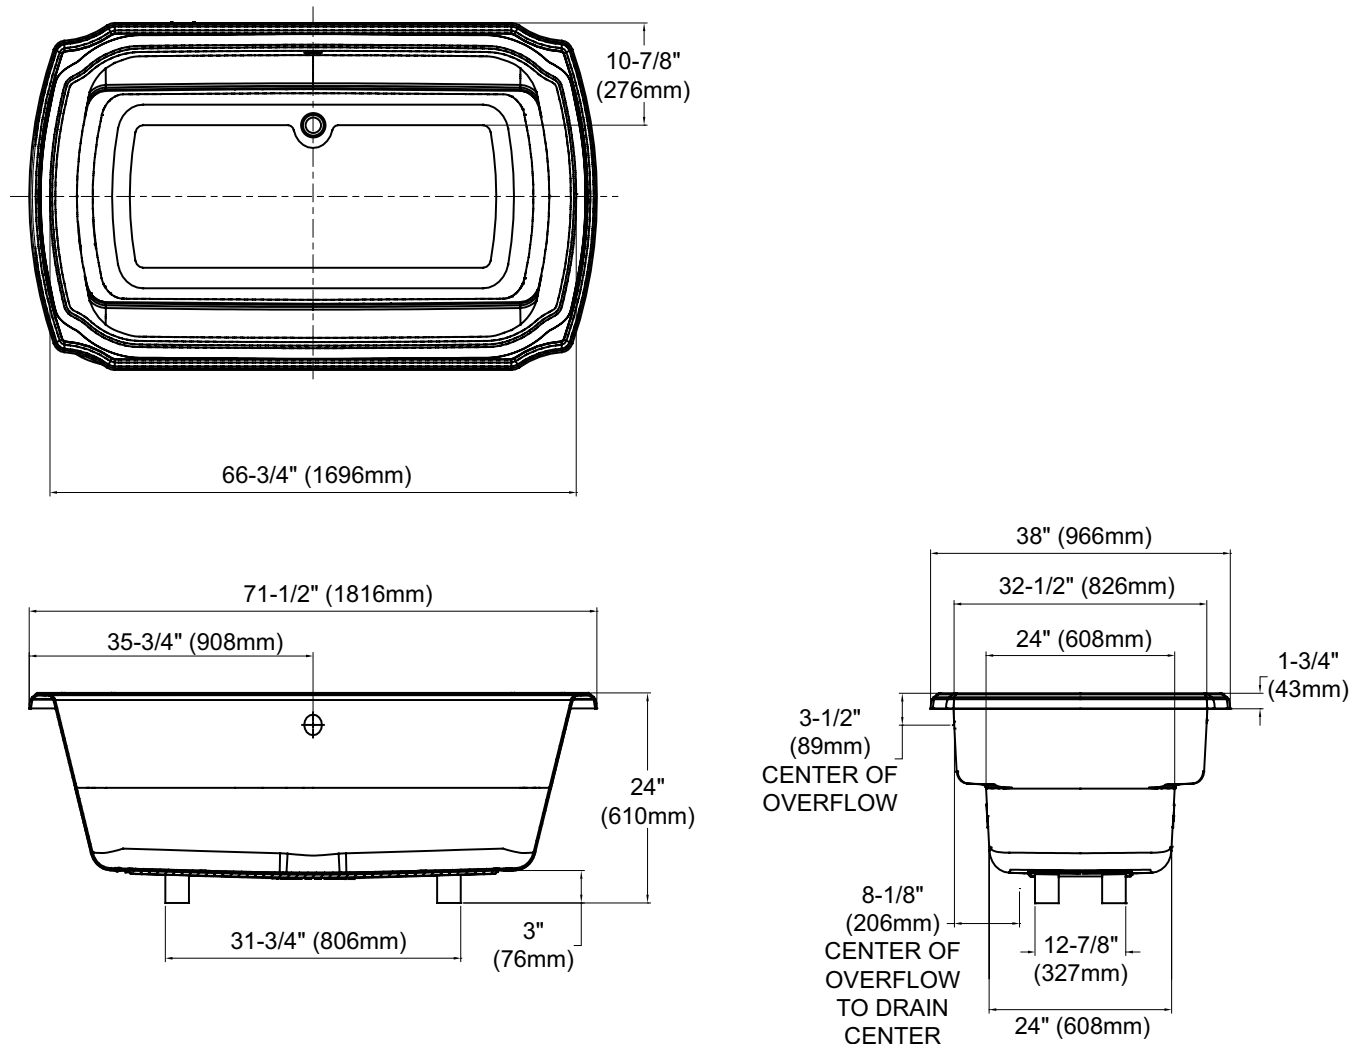

ABY974N

Guinevere® 6' Soaker Bathtub

SPECIFICATIONS

- Size 71-1/2" L x 38" W
- Depth 20"
- Water Depth 15.3"
- Warranty 1 Year Limited Warranty on acrylic tub
  1 Year Limited Warranty on components and parts
- Material Cast Acrylic
- Shipping Weight 100 lbs.
- Shipping Dimensions 74" L x 44" W x 27" H
- Gallons 98 to overflow

INSTALLATION NOTES

Floor support under bath must provide a minimum of 75 lbs/square foot (366 kg/square meter) loading.

TOTO®

These dimensions and specifications are subject to change without notice