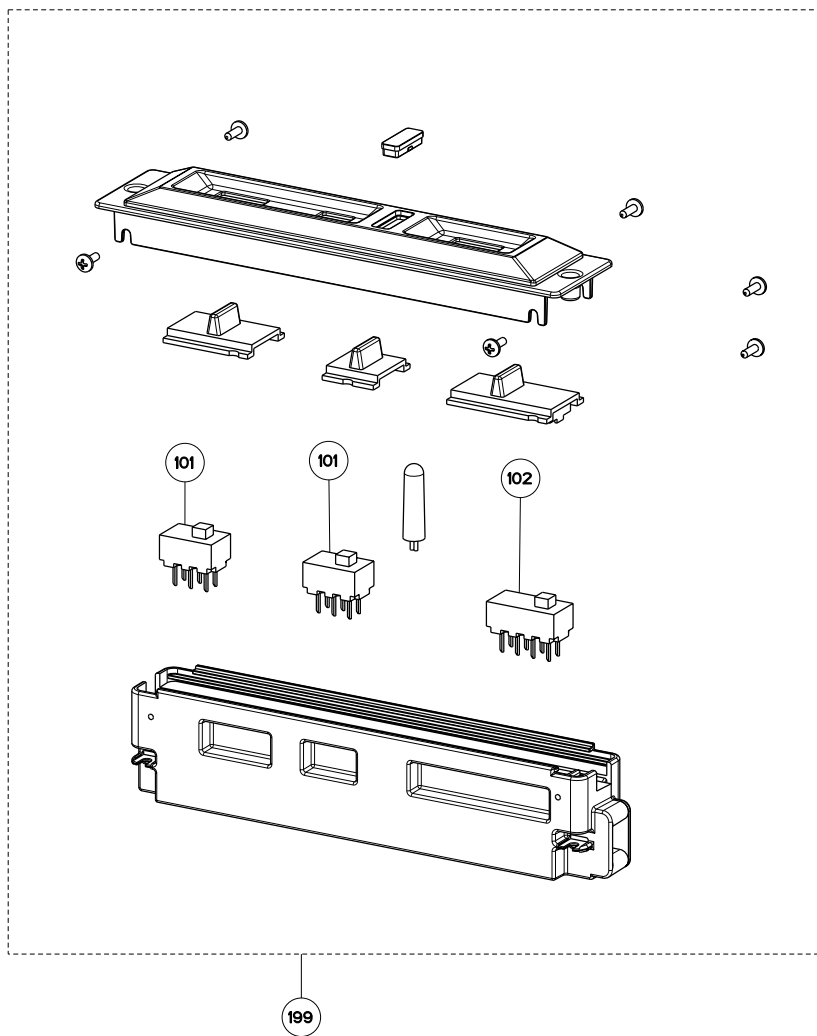

MAESTRALE 18

body components

	Model Number	MAES3018SS600-B	MAES3618SS600-B	MAES3618SS1200-B	MAES4218SS1200-B	MAES4818SS1200-B	
Key	Description	30 (600) Stainless	36 (600) Stainless	36 (1200) Stainless	42 (1200) Stainless	48 (1200)Stainless	Qty Req.
4	Damper	133.0055.994	133.0055.994	133.0055.994	133.0055.994	133.0055.994	1 (600), 2 (1200)
9	Install Hardware	133.0084.484	133.0084.484	133.0084.484	133.0084.484	133.0084.484	1
13	Lamp Support	133.0441.207	133.0441.361	133.0441.361	133.0441.361	133.0442.456	1
30	Baffle Filters	133.0018.482	133.0018.482	133.0018.482	133.0018.482	133.0018.482	2 (30), 3 (36,42), 4 (48)
32	Filter Support	133.0061.552	133.0061.553	133.0061.553	133.0061.553	133.0061.554	1
41	Lampholder Support	133.0198.226	133.0198.226	133.0198.226	133.0198.226	133.0198.226	2 (30), 3 (36,42), 4 (48)
42	Lamp Holder	133.0071.013	133.0071.013	133.0071.013	133.0071.013	133.0071.013	1 (30), 2 (36,42,48)
43	LED bulb	133.0396.001	133.0396.001	133.0396.001	133.0396.001	133.0396.001	2 (30), 3 (36,42), 4 (48)
44	Bulb Clip	133.0200.447	133.0200.447	133.0200.447	133.0200.447	133.0200.447	1 (30), 2 (36,42,48)

MAESTRALE 18

switch components

	Model Number	MAES3018SS600-B	MAES3618SS600-B	MAES3618SS1200-B	MAES4218SS1200-B	MAES4818SS1200-B	
Key	Description	30 (600) Stainless	36 (600) Stainless	36 (1200) Stainless	42 (1200) Stainless	48 (1200)Stainless	Qty Req.
101	On / Off Switch	133.0054.536	133.0054.536	133.0054.536	133.0054.536	133.0054.536	1
102	Switch	133.0054.538	133.0054.538	133.0054.538	133.0054.538	133.0054.538	1
199	Switch Kit	133.0396.004	133.0433.375	133.0442.301	133.0442.301	133.0442.447	1