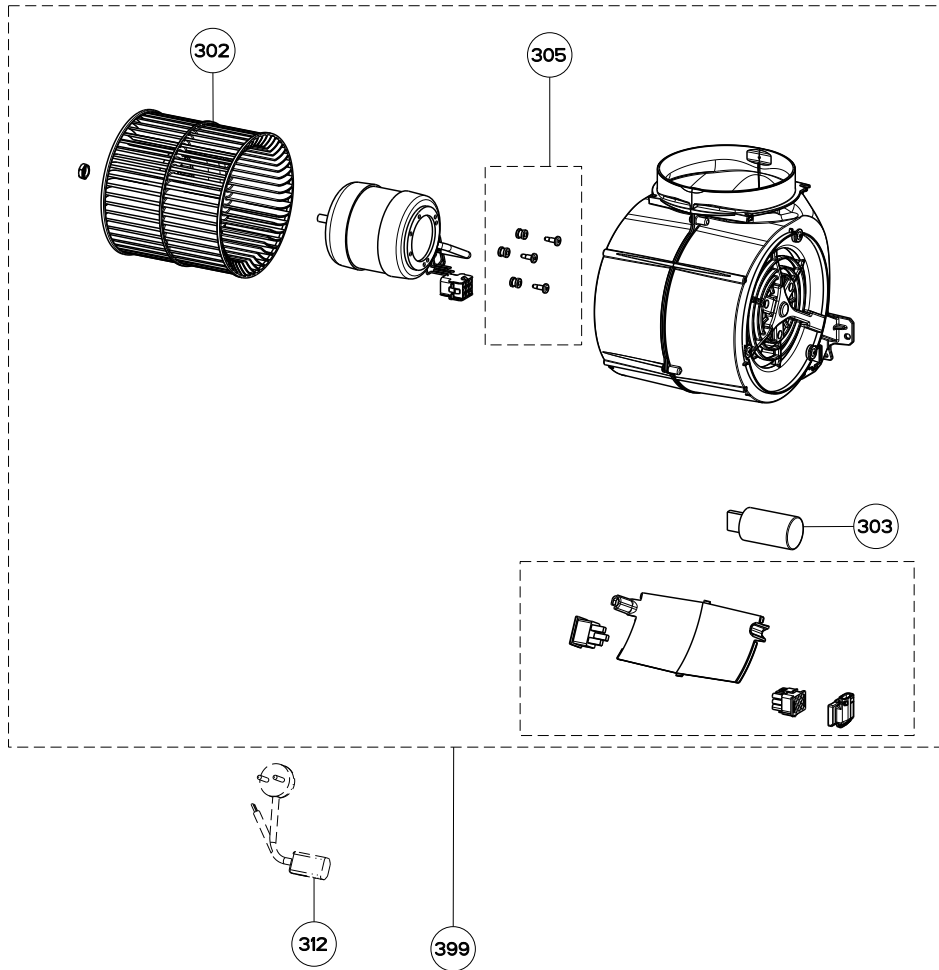

MAESTRALE 18

switch components

	Model Number	MAES3018SS600-B	MAES3618SS600-B	MAES3618SS1200-B	MAES4218SS1200-B	MAES4818SS1200-B	
Key	Description	30 (600) Stainless	36 (600) Stainless	36 (1200) Stainless	42 (1200) Stainless	48 (1200)Stainless	Qty Req.
101	On / Off Switch	133.0054.536	133.0054.536	133.0054.536	133.0054.536	133.0054.536	1
102	Switch	133.0054.538	133.0054.538	133.0054.538	133.0054.538	133.0054.538	1
199	Switch Kit	133.0396.004	133.0433.375	133.0442.301	133.0442.301	133.0442.447	1

MAESTRALE 18

motor components

	Model Number	MAES3018SS600-B	MAES3618SS600-B	MAES3618SS1200-B	MAES4218SS1200-B	MAES4818SS1200-B	
Key	Description	30 (600) Stainless	36 (600) Stainless	36 (1200) Stainless	42 (1200) Stainless	48 (1200)Stainless	Qty Req.
302	Impeller	133.0151.809	133.0151.809	133.0151.809	133.0151.809	133.0151.809	1 (600), 2 (1200)
303	Capacitor	133.0060.648	133.0060.648	133.0060.648	133.0060.648	133.0060.648	1 (600), 2 (1200)
305	Motor Rubber Mount	133.0051.604	133.0051.604	133.0051.604	133.0051.604	133.0051.604	1 (600), 2 (1200)
312	Power Cord	133.0381.468	133.0381.468	133.0381.468	133.0381.468	133.0381.468	1
399	Motor Kit	133.0396.005	133.0396.005	133.0396.005	133.0396.005	133.0396.005	1 (600), 2 (1200)