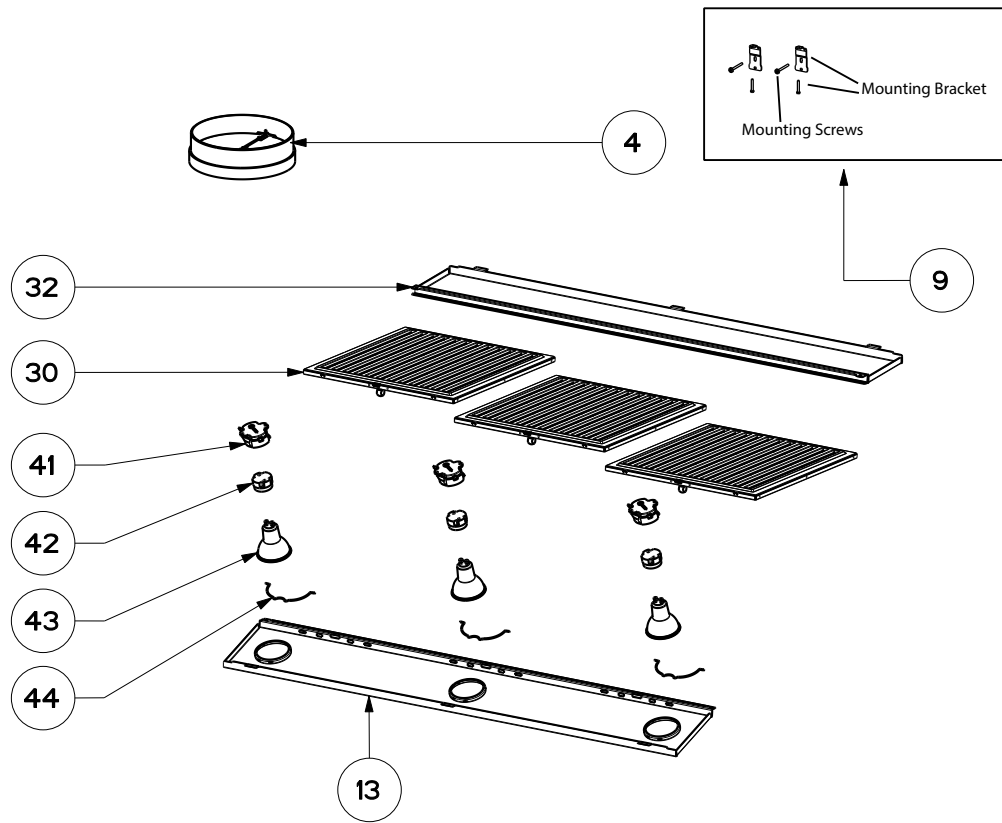

MAESTRALE 18

body components

	Model Number	MAES3018SS600-B	MAES3618SS600-B	MAES3618SS1200-B	MAES4218SS1200-B	MAES4818SS1200-B	
Key	Description	30 (600) Stainless	36 (600) Stainless	36 (1200) Stainless	42 (1200) Stainless	48 (1200)Stainless	Qty Req.
4	Damper	133.0055.994	133.0055.994	133.0055.994	133.0055.994	133.0055.994	1 (600), 2 (1200)
9	Install Hardware	133.0084.484	133.0084.484	133.0084.484	133.0084.484	133.0084.484	1
13	Lamp Support	133.0441.207	133.0441.361	133.0441.361	133.0441.361	133.0442.456	1
30	Baffle Filters	133.0018.482	133.0018.482	133.0018.482	133.0018.482	133.0018.482	2 (30), 3 (36,42), 4 (48)
32	Filter Support	133.0061.552	133.0061.553	133.0061.553	133.0061.553	133.0061.554	1
41	Lampholder Support	133.0198.226	133.0198.226	133.0198.226	133.0198.226	133.0198.226	2 (30), 3 (36,42), 4 (48)
42	Lamp Holder	133.0071.013	133.0071.013	133.0071.013	133.0071.013	133.0071.013	1 (30), 2 (36,42,48)
43	LED bulb	133.0396.001	133.0396.001	133.0396.001	133.0396.001	133.0396.001	2 (30), 3 (36,42), 4 (48)
44	Bulb Clip	133.0200.447	133.0200.447	133.0200.447	133.0200.447	133.0200.447	1 (30), 2 (36,42,48)

MAESTRALE 18

switch components

	Model Number	MAES3018SS600-B	MAES3618SS600-B	MAES3618SS1200-B	MAES4218SS1200-B	MAES4818SS1200-B	
Key	Description	30 (600) Stainless	36 (600) Stainless	36 (1200) Stainless	42 (1200) Stainless	48 (1200)Stainless	Qty Req.
101	On / Off Switch	133.0054.536	133.0054.536	133.0054.536	133.0054.536	133.0054.536	1
102	Switch	133.0054.538	133.0054.538	133.0054.538	133.0054.538	133.0054.538	1
199	Switch Kit	133.0396.004	133.0433.375	133.0442.301	133.0442.301	133.0442.447	1