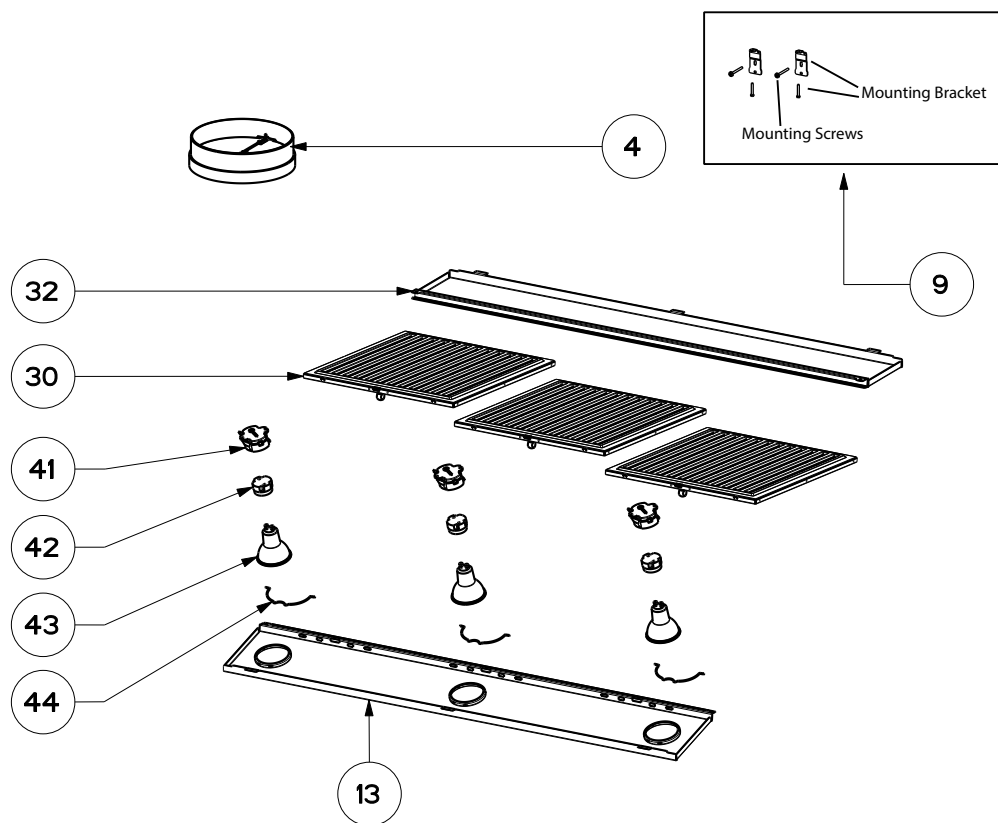

## body components

	Model Number	MAES3010SS600-B	MAES3610SS600-B	MAES4210SS600-B	
Key	Description	30 Stainless	36 Stainless	42 Stainless	Qty Req.
4	Damper	133.0055.994	133.0055.994	133.0055.994	1
9	Mounting Kit	133.0084.484	133.0084.484	133.0084.484	1
13	Lamp Support	133.0396.002	133.0433.376	133.0433.376	1
30	Baffle Filter	133.0018.482	133.0018.482	133.0018.482	2 (30) 3 (36,42)
32	Filter Support	133.0396.003	133.0433.377	133.0433.377	1
41	Lampholder support	133.0198.226	133.0198.226	133.0198.226	1 (30) 2 (36,42)
42	Lamp Holder	133.0071.013	133.0071.013	133.0071.013	1 (30) 2 (36,42)
43	LED bulb	133.0396.001	133.0396.001	133.0396.001	2 (30) 3 (36,42)
44	Bulb Clip	133.0200.447	133.0200.447	133.0200.447	1 (30) 2 (36,42)