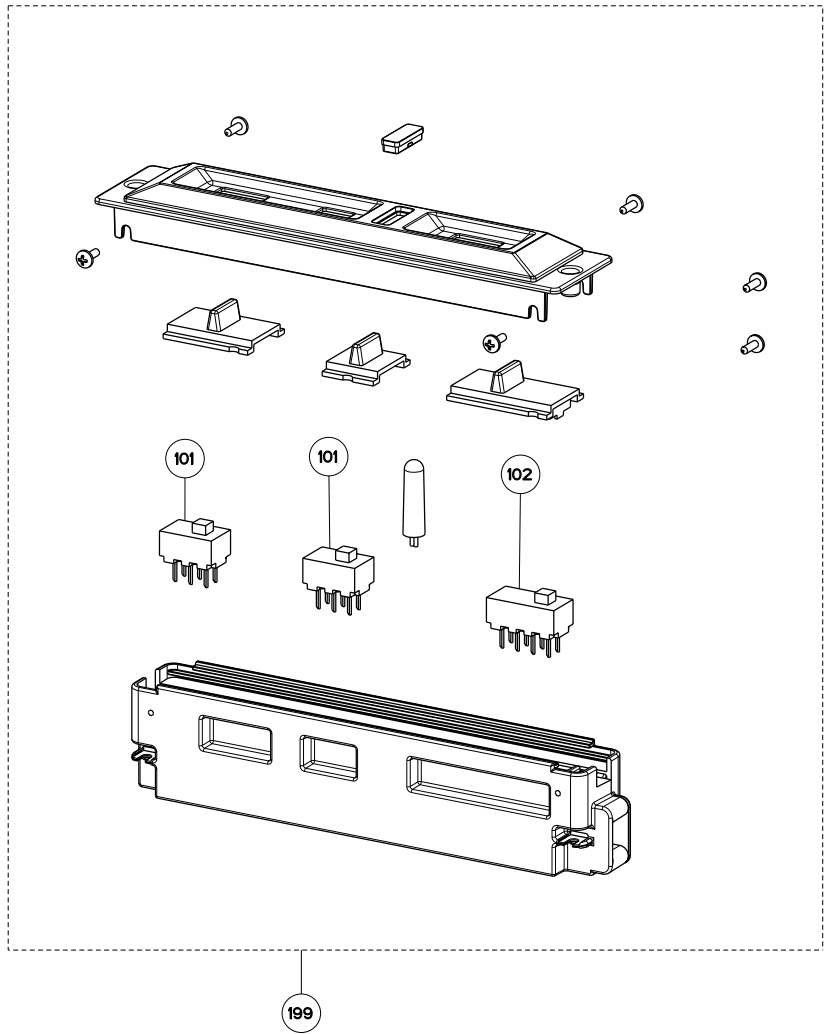

MAESTRALE 10

switch components

	Model Number	MAES3010SS600-B	MAES3610SS600-B	MAES4210SS600-B	
Key	Description	30 Stainless	36 Stainless	42 Stainless	Qty Req.
101	On / Off Switch	133.0054.536	133.0054.536	133.0054.536	1
102	Switch	133.0054.538	133.0054.538	133.0054.538	1
199	Switch Kit	133.0396.004	133.0433.375	133.0433.375	1