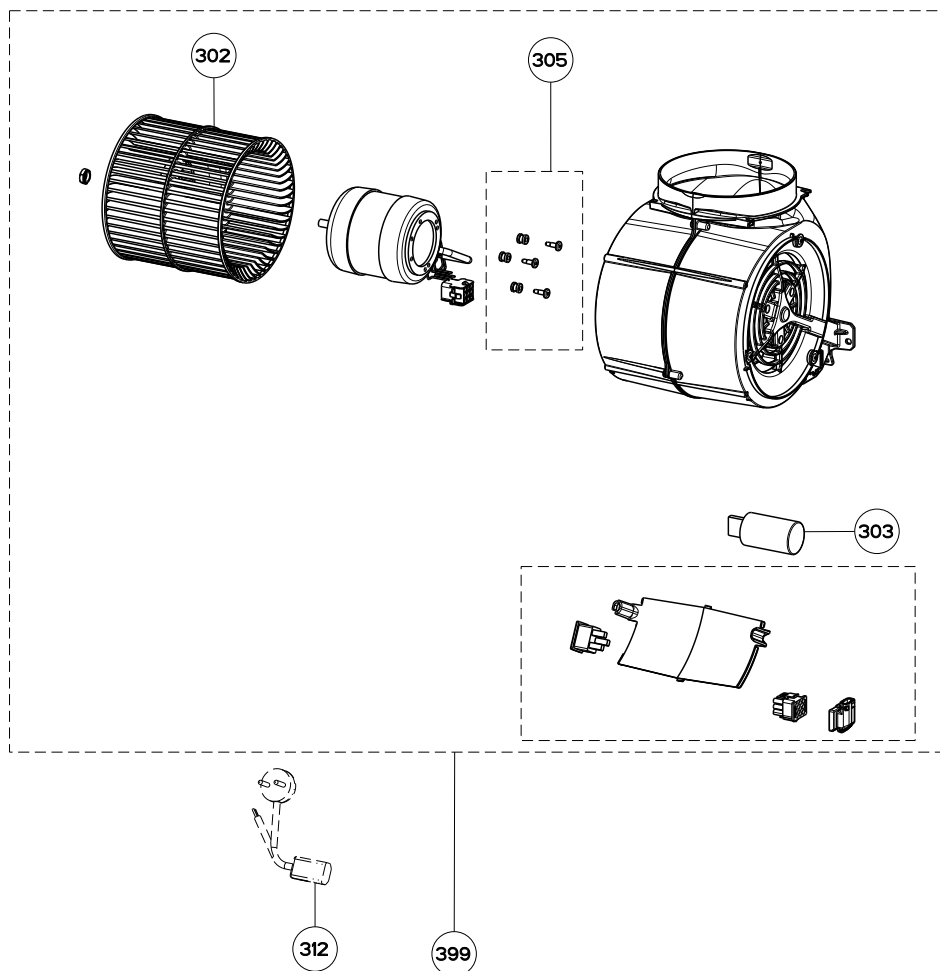

## body components

	Model Number	MAES3010SS600-B	MAES3610SS600-B	MAES4210SS600-B	
Key	Description	30 Stainless	36 Stainless	42 Stainless	Qty Req.
4	Damper	133.0055.994	133.0055.994	133.0055.994	1
9	Mounting Kit	133.0084.484	133.0084.484	133.0084.484	1
13	Lamp Support	133.0396.002	133.0433.376	133.0433.376	1
30	Baffle Filter	133.0018.482	133.0018.482	133.0018.482	2 (30) 3 (36,42)
32	Filter Support	133.0396.003	133.0433.377	133.0433.377	1
41	Lampholder support	133.0198.226	133.0198.226	133.0198.226	1 (30) 2 (36,42)
42	Lamp Holder	133.0071.013	133.0071.013	133.0071.013	1 (30) 2 (36,42)
43	LED bulb	133.0396.001	133.0396.001	133.0396.001	2 (30) 3 (36,42)
44	Bulb Clip	133.0200.447	133.0200.447	133.0200.447	1 (30) 2 (36,42)

## switch components

	Model Number	MAES3010SS600-B	MAES3610SS600-B	MAES4210SS600-B	
Key	Description	30 Stainless	36 Stainless	42 Stainless	Qty Req.
101	On / Off Switch	133.0054.536	133.0054.536	133.0054.536	1
102	Switch	133.0054.538	133.0054.538	133.0054.538	1
199	Switch Kit	133.0396.004	133.0433.375	133.0433.375	1

# MAESTRALE 10

motor components

	Model Number	MAES3010SS600-B	MAES3610SS600-B	MAES4210SS600-B	
Key	Description	30 Stainless	36 Stainless	42 Stainless	Qty Req.
302	Impeller	133.0151.809	133.0151.809	133.0151.809	1
303	Capacitor	133.0060.648	133.0060.648	133.0060.648	1
305	Motor Rubber Mount	133.0051.604	133.0051.604	133.0051.604	1
312	Power Cord	133.0381.468	133.0381.468	133.0381.468	1
399	Motor Kit	133.0396.005	133.0396.005	133.0396.005	1