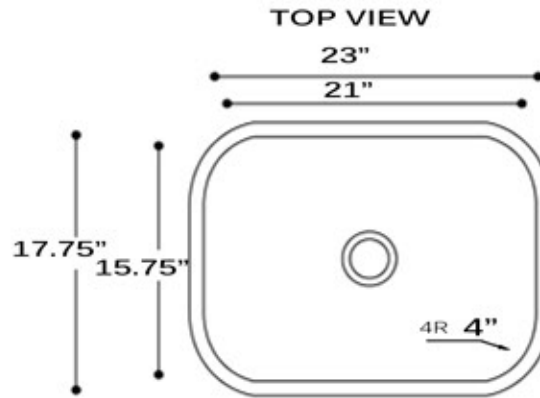

Sconset Collection
 Premium Stainless Steel
 Kitchen Sink

MODEL:
 NS09i-16

Overall Dimensions	Large Bowl	Drain Size	Bottom Grid/s	Exterior Height
23" X 17.75"	21" x 15.75"	3.5"	BG09i	9"

FEATURES

- Included bottom grid and colander drain
- Premium 304, 16 gauge Stainless Steel Kitchen Sink
- 9" Bowl Depth
- cUPC certified
- Brushed Satin Finish
- Limited Lifetime Manufacturers Warranty
- Insulated to Reduce Condensation
- Rubber Padding is Applied for Noise Reduction