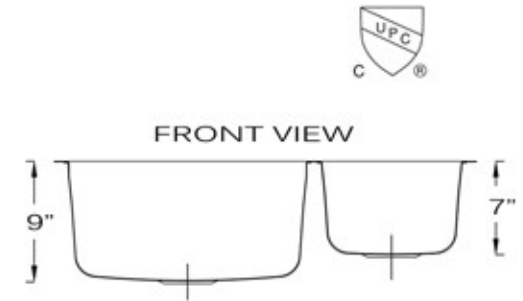

# Stainless Steel Premium Undermount Kitchen Sink

**MODEL:  
NS3121-16**

Overall Dimensions	Large Bowl	Small Bowl	Bottom Grid/s	Bowl Depth
31.5" x 20.75" 31.5" x 18"	17.75" x 18.5"	10.375" x 16"	BG3121L, BG3121S	9", 7"

## FEATURES

- Premium 304, 16 gauge Stainless Steel Kitchen Sink
- Includes bottom grids and 2 colander drains
- cUPC certified
- Large Bowl Depth 9", Small Bowl 7"
- Brushed Satin Finish
- Limited Lifetime Manufactures Warranty
- Insulated to Reduce Condensation
- Rubber Padding is Applied for Noise Reduction