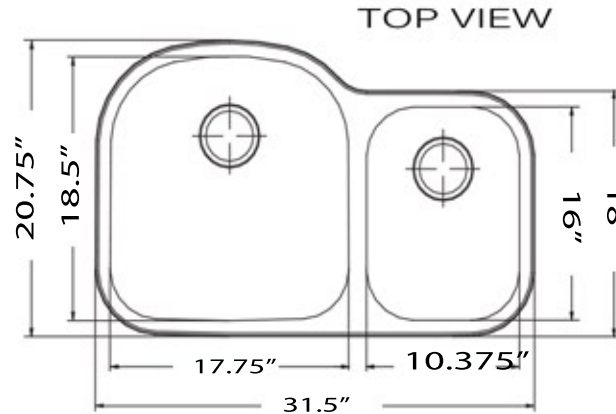

# Stainless Steel Premium Undermount Kitchen Sink

**MODEL:  
NS3121-16**

Overall Dimensions	Large Bowl	Small Bowl	Bottom Grid/s	Bowl Depth
31.5" x 20.75" 31.5" x 18"	17.75" x 18.5"	10.375" x 16"	BG3121L, BG3121S	9", 7"

## FEATURES

- Premium 304, 16 gauge Stainless Steel Kitchen Sink
- Includes bottom grids and 2 colander drains
- cUPC certified
- Large Bowl Depth 9", Small Bowl 7"
- Brushed Satin Finish
- Limited Lifetime Manufactures Warranty
- Insulated to Reduce Condensation
- Rubber Padding is Applied for Noise Reduction