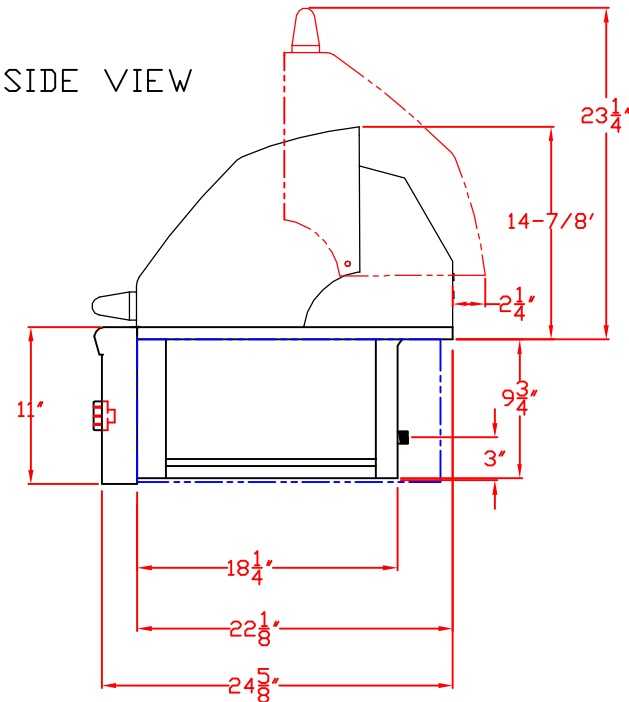

SEDONA BY LYNX
L600 GRILL
W/ DIMENSIONS

ISLAND CUTOUT IN BLUE

TOP VIEW

FRONT VIEW

RIGHT SIDE VIEW

SEDONA BY LYNX
L600 GRILL
ISLAND CUTOUT

TOP VIEW

FRONT VIEW

RIGHT SIDE VIEW