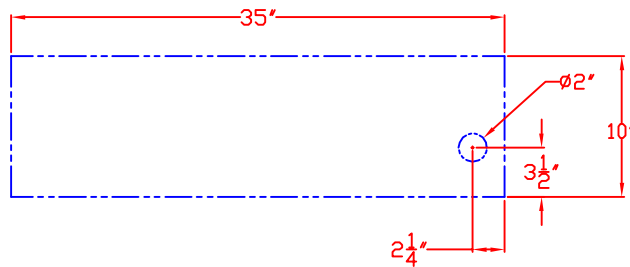

SEDONA BY LYNX
L600 GRILL
W/ DIMENSIONS

ISLAND CUTOUT IN BLUE

TOP VIEW

FRONT VIEW

RIGHT SIDE VIEW

SEDONA BY LYNX
L600 GRILL
ISLAND CUTOUT

TOP VIEW

FRONT VIEW

RIGHT SIDE VIEW