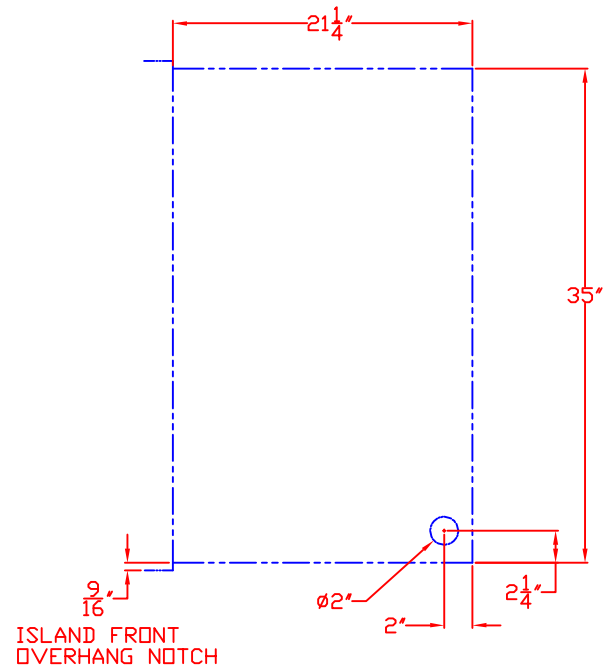

SEDONA BY LYNX
L600 GRILL
W/ DIMENSIONS

ISLAND CUTOUT IN BLUE

TOP VIEW

FRONT VIEW

RIGHT SIDE VIEW

SEDONA BY LYNX
L600 GRILL
ISLAND CUTOUT

TOP VIEW

FRONT VIEW

RIGHT SIDE VIEW