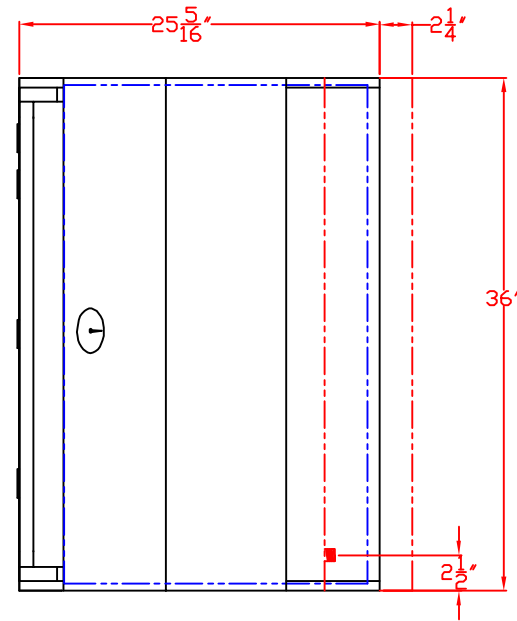

SEDONA BY LYNX
L600 GRILL
W/ DIMENSIONS

ISLAND CUTOUT IN BLUE

TOP VIEW

FRONT VIEW

RIGHT SIDE VIEW

SEDONA BY LYNX
L600 GRILL
ISLAND CUTOUT

TOP VIEW

FRONT VIEW

RIGHT SIDE VIEW