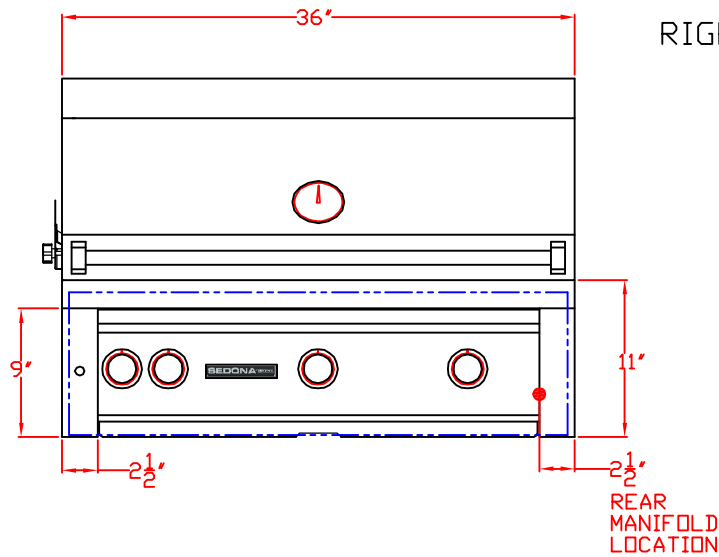

SEDONA BY LYNX
L600 GRILL
W/ DIMENSIONS

ISLAND CUTOUT IN BLUE

TOP VIEW

FRONT VIEW

RIGHT SIDE VIEW

SEDONA BY LYNX
L600 GRILL
ISLAND CUTOUT

TOP VIEW

FRONT VIEW

RIGHT SIDE VIEW