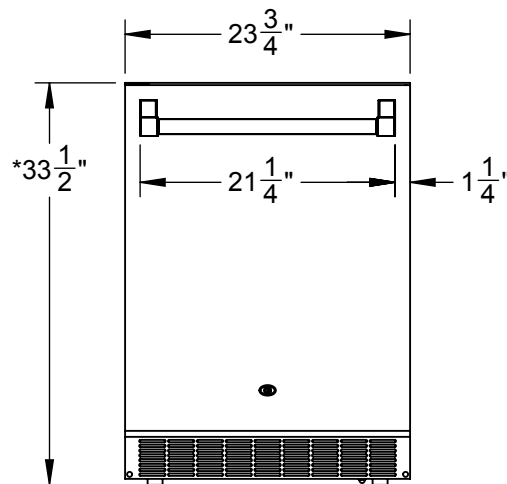

ERS24: OUTDOOR REFRIGERATOR, SOLID DOOR, WITH LOCK, REVERSIBLE DOOR, 24"

CUTOUT DIMENSIONS:
34" H - 24" W - 23" D

*- Leg levelers can add
3/4" to these dimensions
when fully extended

Revised: 12/08/2016