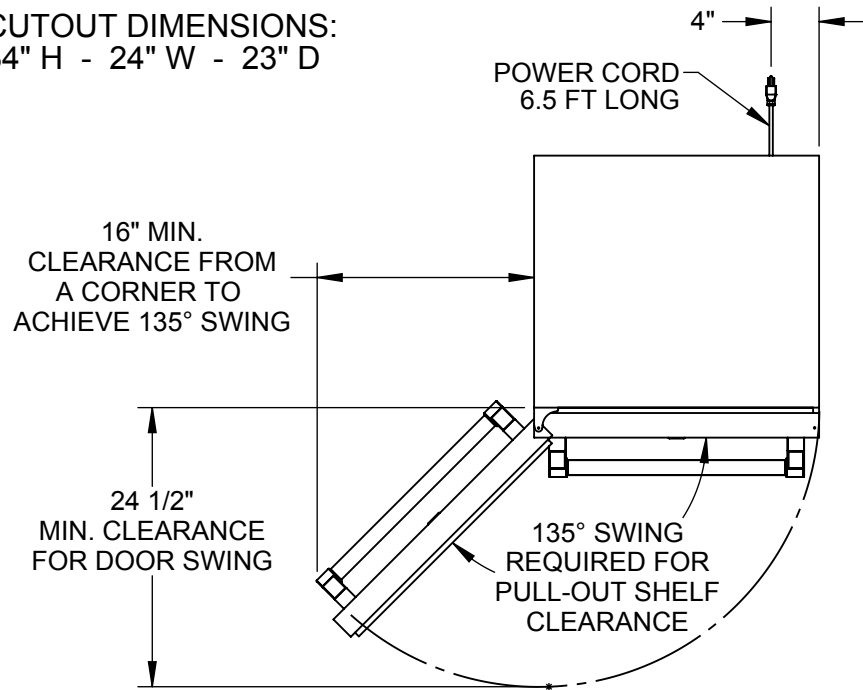

ERS24: OUTDOOR REFRIGERATOR, SOLID DOOR, WITH LOCK, REVERSIBLE DOOR, 24"

CUTOUT DIMENSIONS:
34" H - 24" W - 23" D

*- Leg levelers can add
3/4" to these dimensions
when fully extended

Revised: 12/08/2016