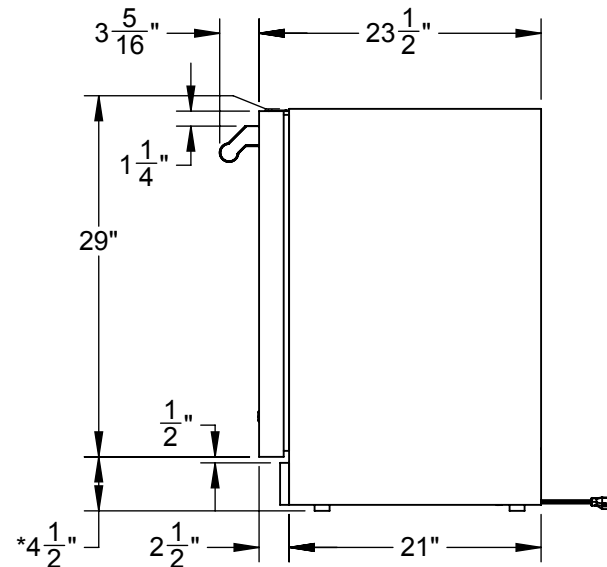

ERS24: OUTDOOR REFRIGERATOR, SOLID DOOR, WITH LOCK, REVERSIBLE DOOR, 24"

CUTOUT DIMENSIONS:
34" H - 24" W - 23" D

*- Leg levelers can add
3/4" to these dimensions
when fully extended

Revised: 12/08/2016