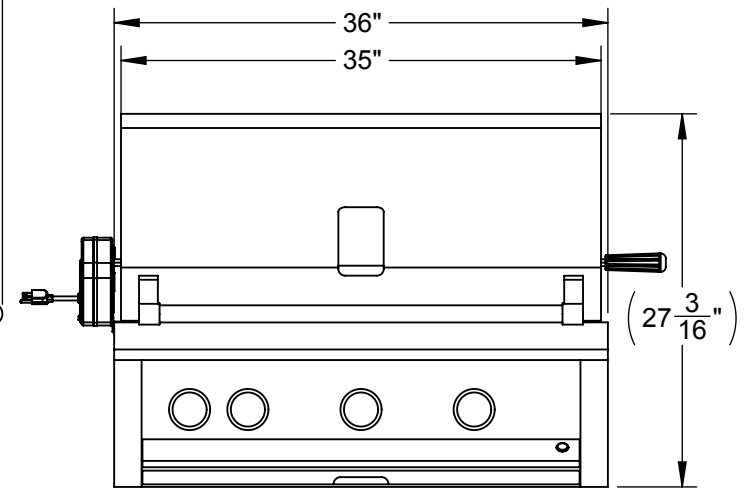

EXBR36 / EXB36: GRILL, BUILT-IN, 36" (ROTISSERIE MODEL SHOWN)

POWER CORD  
3 FT LONG

TOP VIEW

REAR VIEW

LEFT VIEW

FRONT VIEW

EXBR36 / EXB36: GRILL, BUILT-IN, 36" (ROTISSERIE MODEL SHOWN)

COUNTERTOP OVERHANG DETAIL

TOP VIEW

TOP VIEW (UNIT INSTALLED)

FRONT VIEW

FRONT VIEW (UNIT INSTALLED)

7 1/2" MIN.