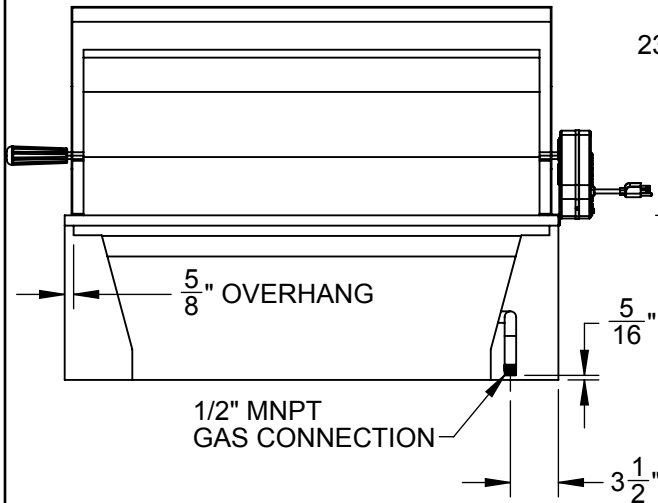

EXBR36 / EXB36: GRILL, BUILT-IN, 36" (ROTISSERIE MODEL SHOWN)

POWER CORD  
3 FT LONG

TOP VIEW

REAR VIEW

LEFT VIEW

FRONT VIEW

EXBR36 / EXB36: GRILL, BUILT-IN, 36" (ROTISSERIE MODEL SHOWN)

COUNTERTOP OVERHANG DETAIL

TOP VIEW

TOP VIEW (UNIT INSTALLED)

FRONT VIEW

FRONT VIEW (UNIT INSTALLED)

7 1/2" MIN.