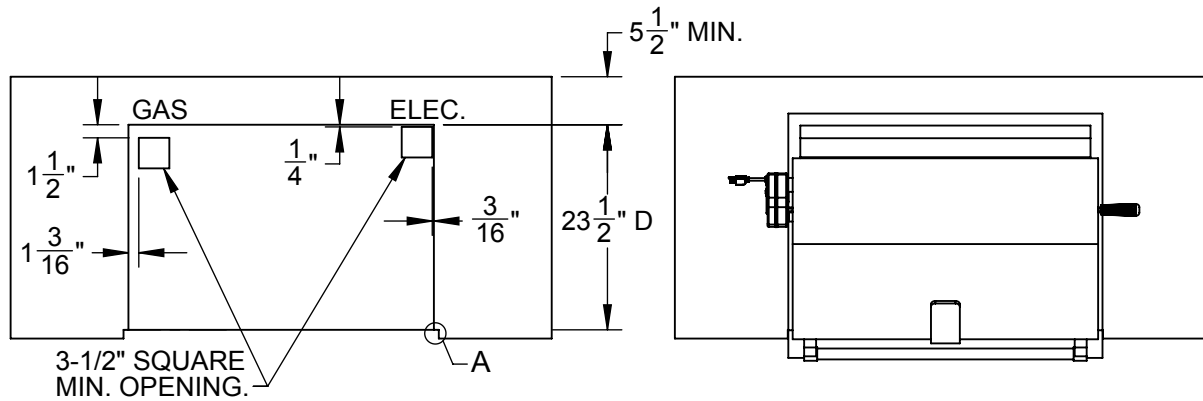

EXBR36 / EXB36: GRILL, BUILT-IN, 36" (ROTISSERIE MODEL SHOWN)

POWER CORD  
3 FT LONG

TOP VIEW

REAR VIEW

LEFT VIEW

FRONT VIEW

EXBR36 / EXB36: GRILL, BUILT-IN, 36" (ROTISSERIE MODEL SHOWN)

COUNTERTOP OVERHANG DETAIL

TOP VIEW

TOP VIEW (UNIT INSTALLED)

FRONT VIEW

FRONT VIEW (UNIT INSTALLED)

7 1/2" MIN.