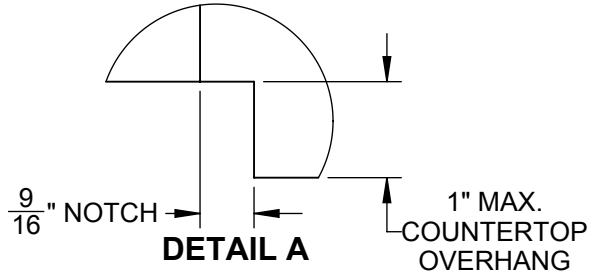

EXBR36 / EXB36: GRILL, BUILT-IN, 36" (ROTISSERIE MODEL SHOWN)

POWER CORD  
3 FT LONG

TOP VIEW

REAR VIEW

LEFT VIEW

FRONT VIEW

EXBR36 / EXB36: GRILL, BUILT-IN, 36" (ROTISSERIE MODEL SHOWN)

COUNTERTOP OVERHANG DETAIL

TOP VIEW

TOP VIEW (UNIT INSTALLED)

FRONT VIEW

FRONT VIEW (UNIT INSTALLED)

7 1/2" MIN.