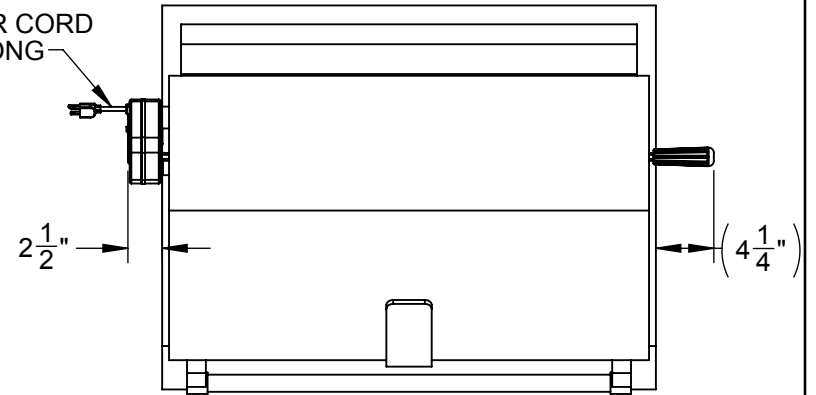

EXBR36 / EXB36: GRILL, BUILT-IN, 36" (ROTISSERIE MODEL SHOWN)

POWER CORD  
3 FT LONG

TOP VIEW

REAR VIEW

LEFT VIEW

FRONT VIEW

EXBR36 / EXB36: GRILL, BUILT-IN, 36" (ROTISSERIE MODEL SHOWN)

COUNTERTOP OVERHANG DETAIL

TOP VIEW

TOP VIEW (UNIT INSTALLED)

FRONT VIEW

FRONT VIEW (UNIT INSTALLED)

7 1/2" MIN.