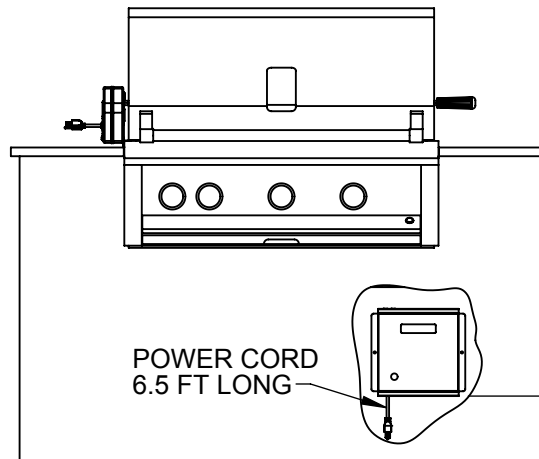

EXBR36 / EXB36: GRILL, BUILT-IN, 36" (ROTISSERIE MODEL SHOWN)

POWER CORD  
3 FT LONG

TOP VIEW

REAR VIEW

LEFT VIEW

FRONT VIEW

EXBR36 / EXB36: GRILL, BUILT-IN, 36" (ROTISSERIE MODEL SHOWN)

COUNTERTOP OVERHANG DETAIL

TOP VIEW

TOP VIEW (UNIT INSTALLED)

FRONT VIEW

FRONT VIEW (UNIT INSTALLED)

7 1/2" MIN.