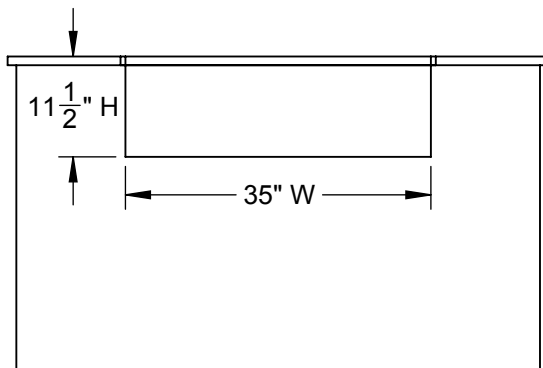

EXBR36 / EXB36: GRILL, BUILT-IN, 36" (ROTISSERIE MODEL SHOWN)

POWER CORD  
3 FT LONG

TOP VIEW

REAR VIEW

LEFT VIEW

FRONT VIEW

EXBR36 / EXB36: GRILL, BUILT-IN, 36" (ROTISSERIE MODEL SHOWN)

COUNTERTOP OVERHANG DETAIL

TOP VIEW

TOP VIEW (UNIT INSTALLED)

FRONT VIEW

FRONT VIEW (UNIT INSTALLED)

7 1/2" MIN.