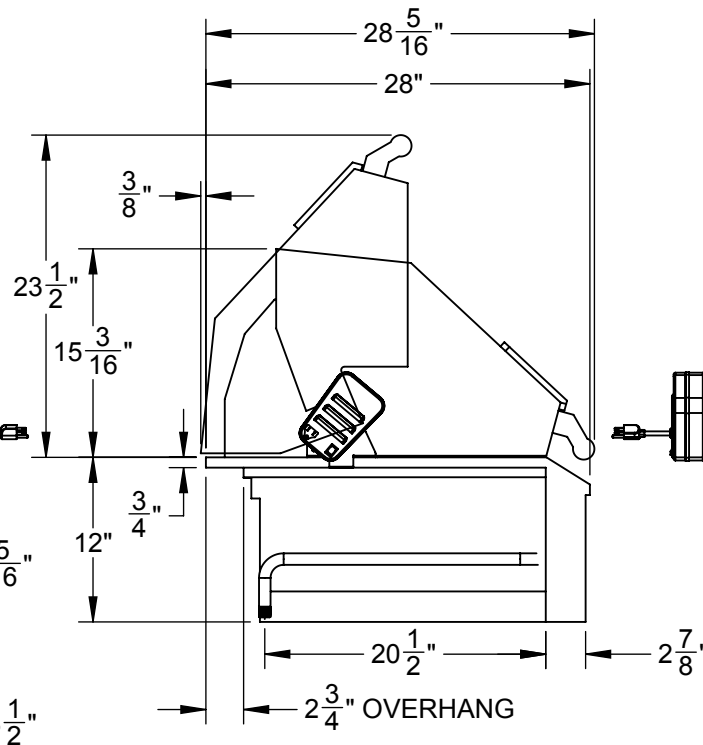

EXBR36 / EXB36: GRILL, BUILT-IN, 36" (ROTISSERIE MODEL SHOWN)

POWER CORD  
3 FT LONG

TOP VIEW

REAR VIEW

LEFT VIEW

FRONT VIEW

EXBR36 / EXB36: GRILL, BUILT-IN, 36" (ROTISSERIE MODEL SHOWN)

COUNTERTOP OVERHANG DETAIL

TOP VIEW

TOP VIEW (UNIT INSTALLED)

FRONT VIEW

FRONT VIEW (UNIT INSTALLED)

7 1/2" MIN.