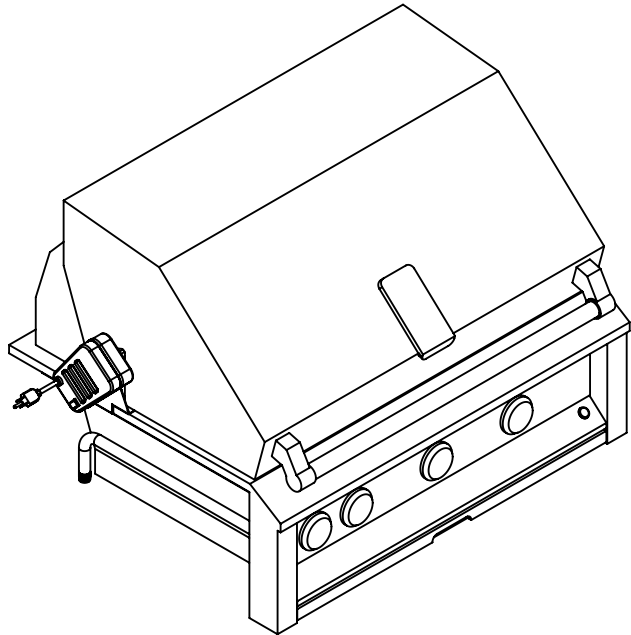

EXBR36 / EXB36: GRILL, BUILT-IN, 36" (ROTISSERIE MODEL SHOWN)

POWER CORD  
3 FT LONG

TOP VIEW

REAR VIEW

LEFT VIEW

FRONT VIEW

EXBR36 / EXB36: GRILL, BUILT-IN, 36" (ROTISSERIE MODEL SHOWN)

COUNTERTOP OVERHANG DETAIL

TOP VIEW

TOP VIEW (UNIT INSTALLED)

FRONT VIEW

FRONT VIEW (UNIT INSTALLED)

7 1/2" MIN.