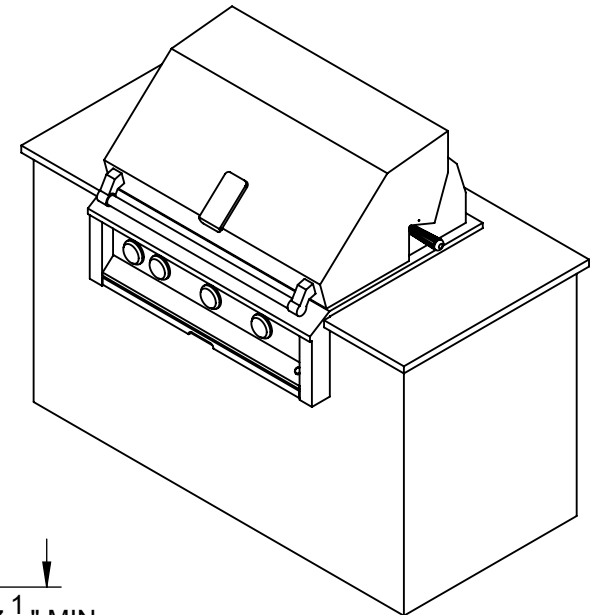

EXBR36 / EXB36: GRILL, BUILT-IN, 36" (ROTISSERIE MODEL SHOWN)

POWER CORD  
3 FT LONG

TOP VIEW

REAR VIEW

LEFT VIEW

FRONT VIEW

EXBR36 / EXB36: GRILL, BUILT-IN, 36" (ROTISSERIE MODEL SHOWN)

COUNTERTOP OVERHANG DETAIL

TOP VIEW

TOP VIEW (UNIT INSTALLED)

FRONT VIEW

FRONT VIEW (UNIT INSTALLED)

7 1/2" MIN.