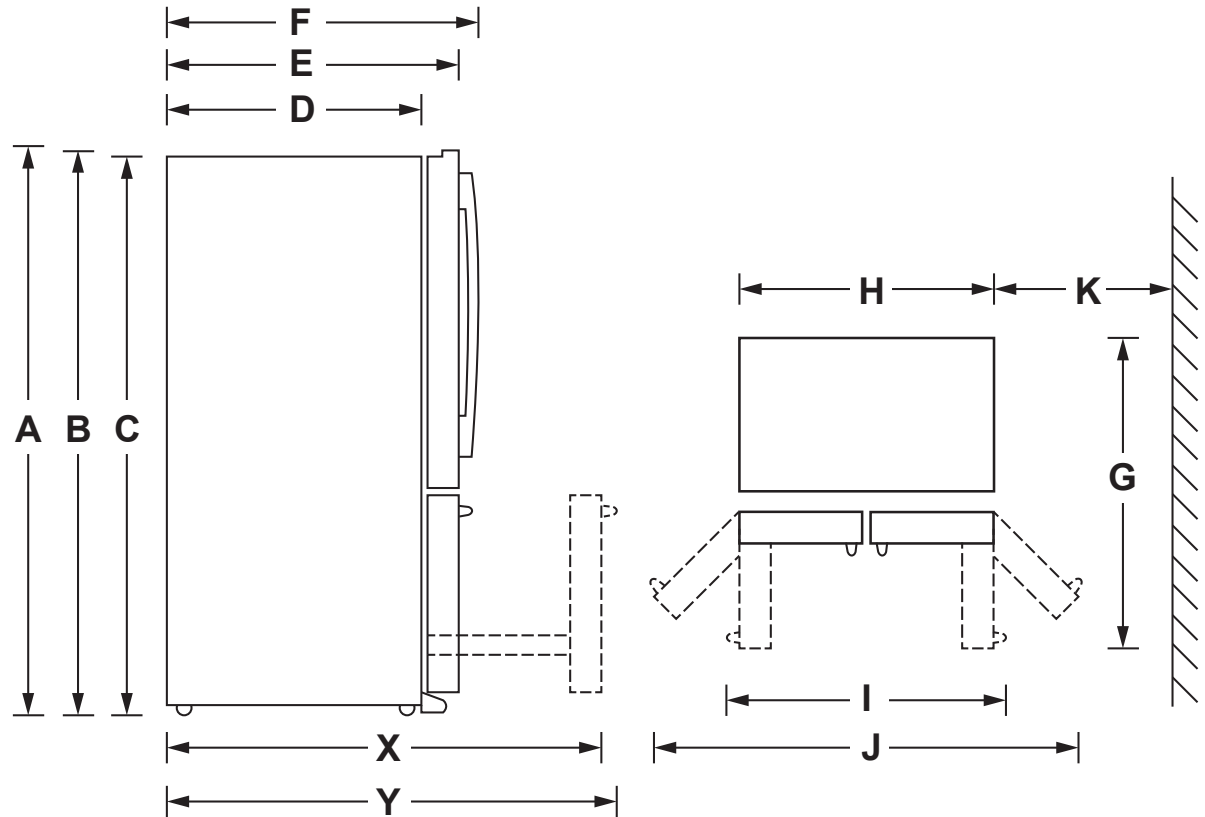

### DIMENSIONS AND INSTALLATION INFORMATION (IN INCHES)

Height to top of door (in.) <b>A</b>	70-1/2
Height to top of hinge (in.) <b>B</b>	69-7/8
Height to top of case (in.) <b>C</b>	69
Case depth without door (in.) <b>D</b>	24-3/8
Case depth less door handle (in.) <b>E</b>	29-3/4
Case depth with door handle (in.) <b>F</b>	31-1/4
Depth with fresh food door open 90° (in.) <b>G</b>	43-3/8
Width (in.) <b>H</b>	35-3/4
Width with door open 90° with door handle (in.) <b>I</b>	44-5/8
Width with doors open fully (in.) <b>J</b>	68
Min distance between side of case and wall, in either direction, to allow doors to open fully (in.) <b>K</b>	16-1/8
Depth with FZ door completely open (w/o handle) (in.) <b>X</b>	44-3/4
Depth with FZ door completely open (w/ handle) (in.) <b>Y</b>	46-1/4