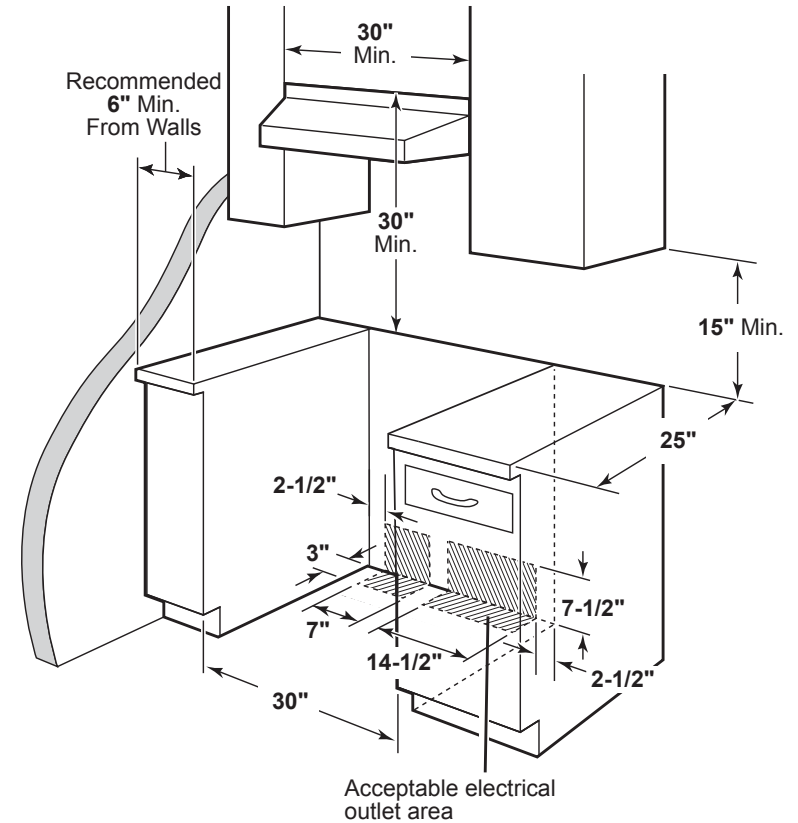

JS760BL/DL/EL/SL

GE® 30" Slide-In Electric Convection Range

DIMENSIONS AND INSTALLATION INFORMATION (IN INCHES)

RECEPTACLE LOCATIONS: Locally approved flexible service cord or conduit must be used because terminals are not accessible after range installation. See shaded area in drawing for location of electrical outlet box. Recommended outlet locations allow range to be installed directly against rear wall.

NOTE: This appliance has been approved for 0" spacing to adjacent surfaces above the cooktop. However, a 6" minimum spacing to surfaces less than 15" above the cooktop and adjacent cabinet is recommended to reduce exposure to steam, grease splatter and heat.

INSTALLATION INFORMATION: Before installing, consult installation instructions for current dimensional data and additional requirements

KW RATING	
240V	13.6
208V	10.2
BREAKER SIZE	
240V	40 Amps†
208V	40 Amps†

†NOTE: Check local codes for required breaker size.

For answers to your Monogram, GE Café™ Series, GE Profile™ Series or GE Appliances product questions, visit our website at geappliances.com or call GE Answer Center® Service, 800.626.2000.