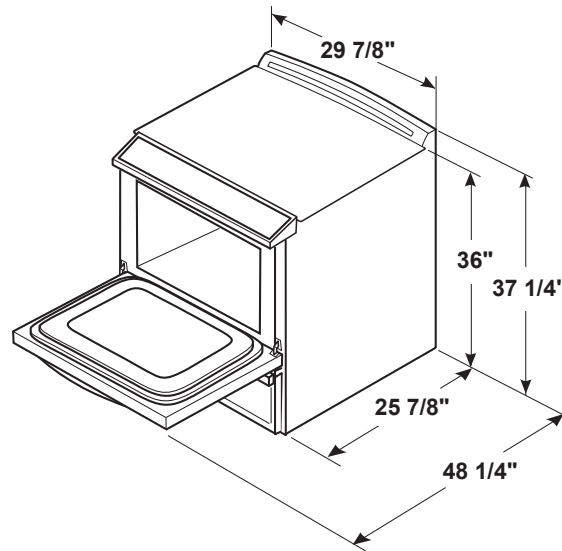

JS760BL/DL/EL/SL

GE® 30" Slide-In Electric Convection Range

DIMENSIONS AND INSTALLATION INFORMATION (IN INCHES)

RECEPTACLE LOCATIONS: Locally approved flexible service cord or conduit must be used because terminals are not accessible after range installation. See shaded area in drawing for location of electrical outlet box. Recommended outlet locations allow range to be installed directly against rear wall.

NOTE: This appliance has been approved for 0" spacing to adjacent surfaces above the cooktop. However, a 6" minimum spacing to surfaces less than 15" above the cooktop and adjacent cabinet is recommended to reduce exposure to steam, grease splatter and heat.

INSTALLATION INFORMATION: Before installing, consult installation instructions for current dimensional data and additional requirements

KW RATING	
240V	13.6
208V	10.2
BREAKER SIZE	
240V	40 Amps†
208V	40 Amps†

†NOTE: Check local codes for required breaker size.

For answers to your Monogram, GE Café™ Series, GE Profile™ Series or GE Appliances product questions, visit our website at geappliances.com or call GE Answer Center® Service, 800.626.2000.