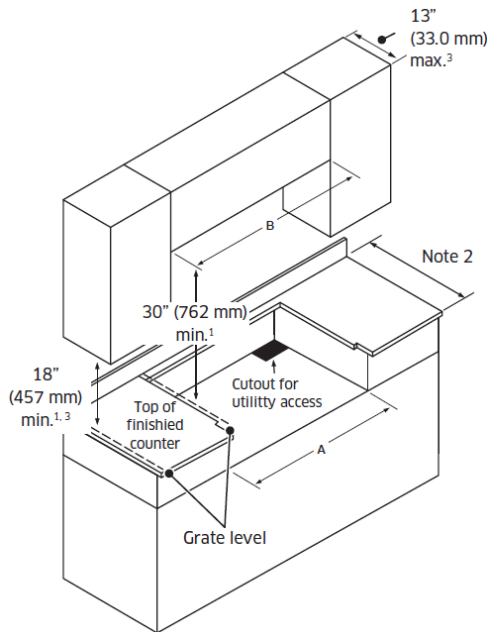

DTT36M976
36-INCH GAS RANGETOP
 MODERNIST COLLECTION

APPLIANCE DIMENSIONS

Installed Rangetop - Side View

CABINET/COUNTERTOP DIMENSIONS

Product tolerances: $\pm 1/16$ " (± 1.6 mm) -0 unless otherwise noted.

	36"
A - Cutout Width	36" (91.4cm)

Cabinet/Countertop Dimensions - Front View

DTT36M976
36-INCH GAS RANGETOP
 MODERNIST COLLECTION

CABINET/COUNTERTOP CUTOUT DIMENSIONS

	36"
A - Cutout Width	36" (91.4cm)
B - Hole Offset	16 5/8" (42.2cm)

CLEARANCE DIMENSIONS

	36"
A	36" (91.41cm)
B	36" (91.4cm)* 42" (106.7cm)**

36"	
NOTE: All vertical clearances must be maintained for a minimum of 18" (457mm) above the cooking surface.	