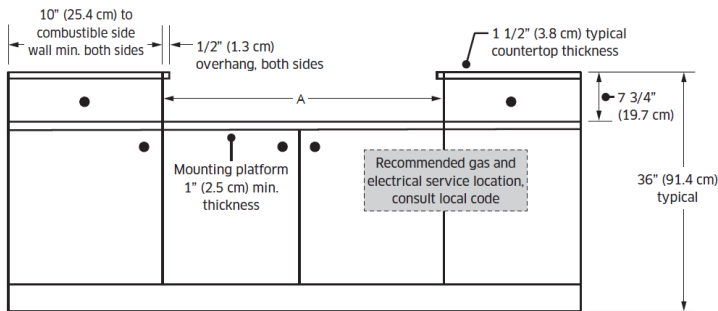

DTT36M976
36-INCH GAS RANGETOP
 MODERNIST COLLECTION

APPLIANCE DIMENSIONS

Installed Rangetop - Side View

CABINET/COUNTERTOP DIMENSIONS

Product tolerances: $\pm 1/16$ " (± 1.6 mm) -0 unless otherwise noted.

	36"
A - Cutout Width	36" (91.4cm)

Cabinet/Countertop Dimensions - Front View

DTT36M976
36-INCH GAS RANGETOP
 MODERNIST COLLECTION

CABINET/COUNTERTOP CUTOUT DIMENSIONS

	36"
A - Cutout Width	36" (91.4cm)
B - Hole Offset	16 5/8" (42.2cm)

CLEARANCE DIMENSIONS

	36"
A	36" (91.41cm)
B	36" (91.4cm)* 42" (106.7cm)**

36"	
NOTE: All vertical clearances must be maintained for a minimum of 18" (457mm) above the cooking surface.	