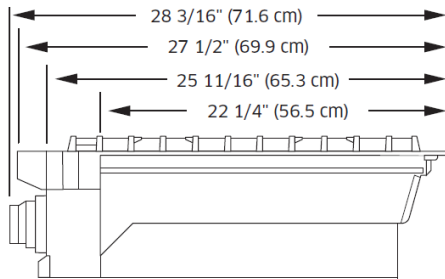

ACCESSORIES (INCLUDED)
Wok Ring
Brass Burner Caps
Black Burner Caps

BURNER PERFORMANCE	
Total Number of Cooktop Burners	4 (Brass)
Right Front (BTU)	22,000 Dual (Simmer)
Right Rear (BTU)	9,000 Stack Dual (Simmer)
Left Front (BTU)	18,000 Dual (Simmer)
Left Rear (BTU)	16,000 Dual (Simmer)
Sealed Burners	Yes
GRIDDLE PERFORMANCE	
Electric	1,400W
CONTROL FEATURES	
LED Knob Backlighting	Yes
LED Ambient Lighting	Yes
LED Control Button	Yes
Wi Fi Connect LED	Yes
Wi Fi Connect Button	Yes
Bluetooth Connect LED	Yes
Bluetooth Connect Button	Yes
ADDITIONAL FEATURES	
Re-Ignition	Yes
Oil Pan	Yes
INSTALLATION	
Gas Type	Natural Gas/Liquid Propane
High Altitude Available	Yes
Power Cord	Yes
TECHNICAL DETAILS	
Circuit Breaker (A)	15
Volts (V)	120
Frequency (Hz)	60
Energy Source	Gas and Electric
DIMENSIONS & WEIGHT	
Appliance Dimensions (H x W x D) (in.)	8" x 36" x 24"
Required Cutout Size (W x H) (in.)	7 3/4" x 36" x 24"
WARRANTY	
Limited, Parts and Labor	1 Year

DTT36M976
36-INCH GAS RANGETOP
 MODERNIST COLLECTION

APPLIANCE DIMENSIONS

Installed Rangetop - Side View

CABINET/COUNTERTOP DIMENSIONS

Product tolerances: $\pm 1/16$ " (± 1.6 mm) -0 unless otherwise noted.

	36"
A - Cutout Width	36" (91.4cm)

Cabinet/Countertop Dimensions - Front View

DTT36M976
36-INCH GAS RANGETOP
 MODERNIST COLLECTION

CABINET/COUNTERTOP CUTOUT DIMENSIONS

	36"
A - Cutout Width	36" (91.4cm)
B - Hole Offset	16 5/8" (42.2cm)

CLEARANCE DIMENSIONS

	36"
A	36" (91.41cm)
B	36" (91.4cm)* 42" (106.7cm)**

36"	
NOTE: All vertical clearances must be maintained for a minimum of 18" (457mm) above the cooking surface.	