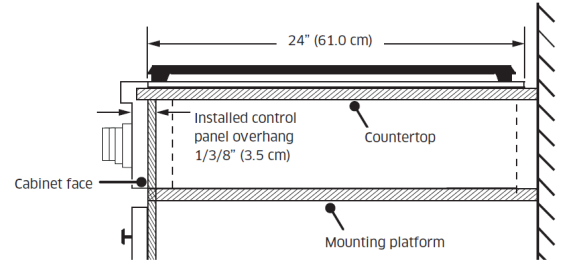

ACCESSORIES (INCLUDED)
Wok Ring
Brass Burner Caps
Black Burner Caps

BURNER PERFORMANCE	
Total Number of Cooktop Burners	4 (Brass)
Right Front (BTU)	22,000 Dual (Simmer)
Right Rear (BTU)	9,000 Stack Dual (Simmer)
Left Front (BTU)	18,000 Dual (Simmer)
Left Rear (BTU)	16,000 Dual (Simmer)
Sealed Burners	Yes
GRIDDLE PERFORMANCE	
Electric	1,400W
CONTROL FEATURES	
LED Knob Backlighting	Yes
LED Ambient Lighting	Yes
LED Control Button	Yes
Wi Fi Connect LED	Yes
Wi Fi Connect Button	Yes
Bluetooth Connect LED	Yes
Bluetooth Connect Button	Yes
ADDITIONAL FEATURES	
Re-Ignition	Yes
Oil Pan	Yes
INSTALLATION	
Gas Type	Natural Gas/Liquid Propane
High Altitude Available	Yes
Power Cord	Yes
TECHNICAL DETAILS	
Circuit Breaker (A)	15
Volts (V)	120
Frequency (Hz)	60
Energy Source	Gas and Electric
DIMENSIONS & WEIGHT	
Appliance Dimensions (H x W x D) (in.)	8" x 36" x 24"
Required Cutout Size (W x H) (in.)	7 3/4" x 36" x 24"
WARRANTY	
Limited, Parts and Labor	1 Year

DTT36M976
36-INCH GAS RANGETOP
 MODERNIST COLLECTION

APPLIANCE DIMENSIONS

Installed Rangetop - Side View

CABINET/COUNTERTOP DIMENSIONS

Product tolerances: $\pm 1/16$ " (± 1.6 mm) -0 unless otherwise noted.

	36"
A - Cutout Width	36" (91.4cm)

Cabinet/Countertop Dimensions - Front View

DTT36M976
36-INCH GAS RANGETOP
 MODERNIST COLLECTION

CABINET/COUNTERTOP CUTOUT DIMENSIONS

	36"
A - Cutout Width	36" (91.4cm)
B - Hole Offset	16 5/8" (42.2cm)

CLEARANCE DIMENSIONS

	36"
A	36" (91.41cm)
B	36" (91.4cm)* 42" (106.7cm)**

36"	
NOTE: All vertical clearances must be maintained for a minimum of 18" (457mm) above the cooking surface.	