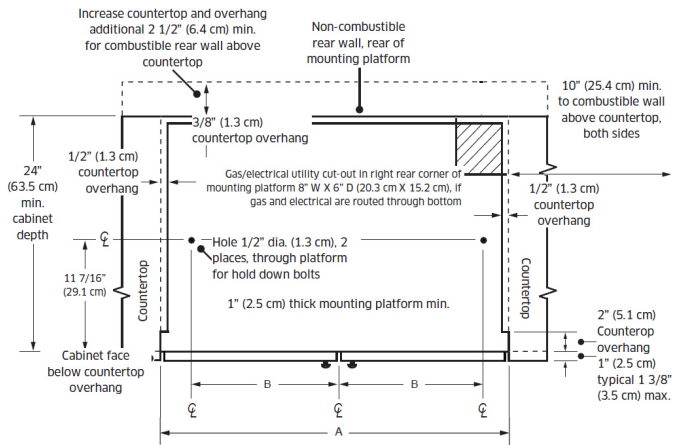

DTT36M976
36-INCH GAS RANGETOP
 MODERNIST COLLECTION

APPLIANCE DIMENSIONS

Installed Rangetop - Side View

CABINET/COUNTERTOP DIMENSIONS

Product tolerances: $\pm 1/16$ " (± 1.6 mm) -0 unless otherwise noted.

	36"
A - Cutout Width	36" (91.4cm)

Cabinet/Countertop Dimensions - Front View

DTT36M976
36-INCH GAS RANGETOP
 MODERNIST COLLECTION

CABINET/COUNTERTOP CUTOUT DIMENSIONS

	36"
A - Cutout Width	36" (91.4cm)
B - Hole Offset	16 5/8" (42.2cm)

CLEARANCE DIMENSIONS

	36"
A	36" (91.41cm)
B	36" (91.4cm)* 42" (106.7cm)**

36"	
NOTE: All vertical clearances must be maintained for a minimum of 18" (457mm) above the cooking surface.	