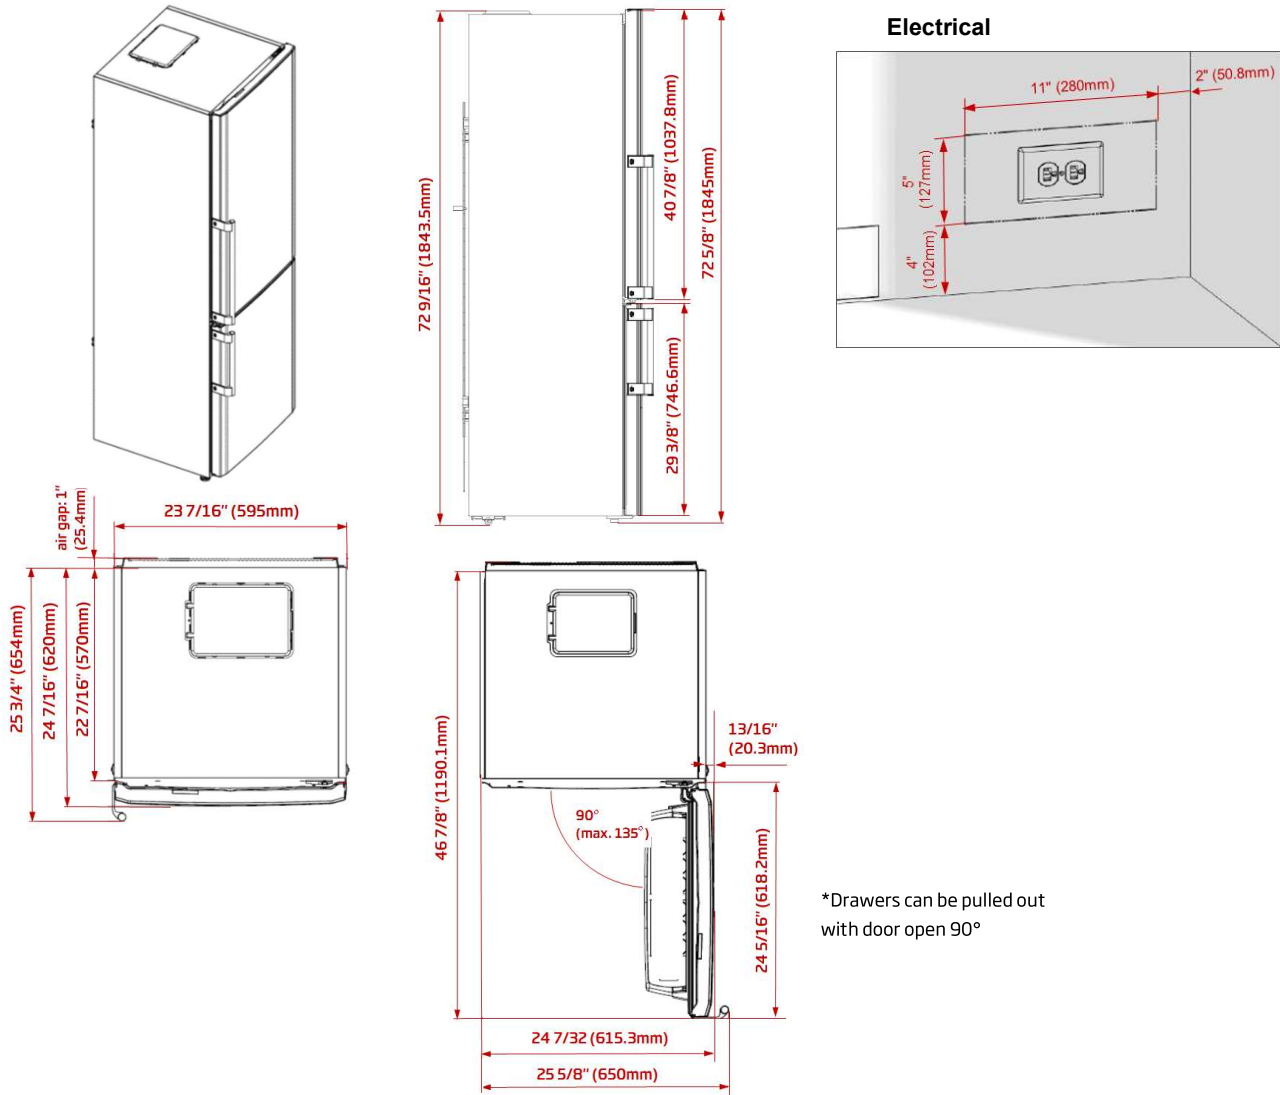

24 INCH COUNTER DEPTH BOTTOM-FREEZER REFRIGERATOR

BRFB1312SS

Fridge Features

Duo Cycle Cooling
Inner digital display
Flexi-rack
Finger print free stainless steel
Interior LED lighting
Field reversibility of doors

Freezer Features

3 freezer drawers

Dimensions

H x W X D: 72 5/8" x 23 7/16" x 24 7/16"
Depth is with door / without handles

CONTROLS	BRFB1312SS
Cooling system	Duo Cycle Frost Free Cooling
Control system	Electronic Control
CAPACITIES	
Total net volume, cu. ft.	11.35
Fresh food net volume, cu. ft.	7.93
Freezer net volume, cu. ft.	3.42
FRIDGE FEATURES	
Blue light technology	No
Flexizone	No
IonFresh	No
Carbon filter	No
Interior filtered water dispenser	No
Filtered ice & water dispenser through door	No
Electronic control display type	Digital inner display
Auto defrost	Yes
Inner illumination	LED - Ceiling
Shelves	3 Safety Glass
Crispers	1
Door racks	3
Wine rack	Yes
Bottle gripper	Yes
Compressor	Variable Speed VCC
Fan ventilation	Yes
FREEZER FEATURES	
Auto defrost	Yes
Number of freezer drawers	3
Automatic ice maker	No
Ice cube tray	Yes
TECHNICAL INFORMATION	
Supply voltage, V/Hz	120/60
Rated Current, A	2.1
Noise level, dBA	43
DIMENSIONS	
HxWxD, in	72 5/8 x 23 7/16" x 24 7/16"
Product weight, lbs.	159
HxWxD, cm	184.5 x 59.5 x 62
Product weight, kg	72
PERFORMANCE	
Energy Star qualified	Yes
Climatic class	T
Annual energy consumption, kwh/year	395
Cooling gas	R600a

24 INCH COUNTER DEPTH BOTTOM-FREEZER REFRIGERATOR

BRFB1312SS

Dimensions and Installation

*Drawers can be pulled out with door open 90°

Dimensions	Height to top of door, in.	72 5/8"
	Height to top of hinge, in.	72 5/8"
	Height to top of case, in.	72 9/16"
	Case depth without door, in.	22 7/16"
	Case depth less door handle, in.	24 7/16"
	Case depth with door with handle, in.	25 3/4"
	Depth with fresh door open 90°, in.	46 7/8"
	Width, in.	23 7/16"
	Width with door open 90° including door handle, in.	25 5/8"
Air Gap Clearances	Each Side, in.	1/8"
	Top, in.	1"
	Back, in.	1"