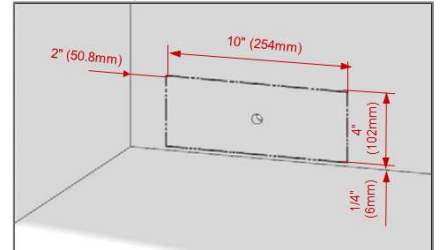

Freezer Features

Automatic ice machine
2 freezer drawers

Dimensions

H x W X D: 71 11/16" x 35 13/16" x 26 13/16"
Depth is with door / without handles

CONTROLS	BSBS2230SS
Cooling system	Duo Cycle Frost Free Cooling
Control system	Electronic Control
CAPACITIES	
Total net volume, cu. ft.	19.32
Fresh food net volume, cu. ft.	13
Freezer net volume, cu. ft.	6.32
FRIDGE FEATURES	
Blue light technology	Yes
Flexizone	No
IonFresh	Yes
Carbon filter	Yes
Interior filtered water dispenser	No
Filtered ice & water dispenser through door	Yes
Electronic control display type	Digital display on the door
Auto defrost	Yes
Inner illumination	LED - Side walls
Shelves	4 Safety Glass
Crispers	2
Door racks	5
Wine rack	Yes
Bottle gripper	No
Compressor	Variable Speed VCC
Fan ventilation	Yes
FREEZER FEATURES	
Auto defrost	Yes
Number of freezer drawers	2
Automatic ice maker	Yes
Ice cube tray	No
TECHNICAL INFORMATION	
Supply voltage, V/Hz	120/60
Rated Current, A	2,5
Noise level, dBA	NA
DIMENSIONS	
HxWxD, in	71 11/16" x 35 13/16" x 26 13/16"
Product weight, lbs.	298
HxWxD, cm	182 x 90.8 x 68
Product weight, kg	135
PERFORMANCE	
Energy Star qualified	Yes
Climatic class	T
Annual energy consumption, kwh/year	580
Cooling gas	R134a

36 INCH COUNTER DEPTH SIDE-BY-SIDE REFRIGERATOR

BSBS2230SS

Dimensions and Installation

Plumbing

Electrical

*Drawers can be pulled out with door open 90°

Dimensions	Height to top of door, in.	71 11/16"
	Height to top of hinge, in.	71 11/16"
	Height to top of case, in.	71 1/8"
	Case depth without door, in.	23 5/8"
	Case depth less door handle, in.	26 13/16"
	Case depth with door handle, in.	28 3/8"
	Depth with fresh door open 90°, in.	44 7/8"
	Width, in.	35 13/16"
Air Gap Clearances	Each Side, in.	1/16"
	Top, in.	5/16"
	Back, in.	7/8"