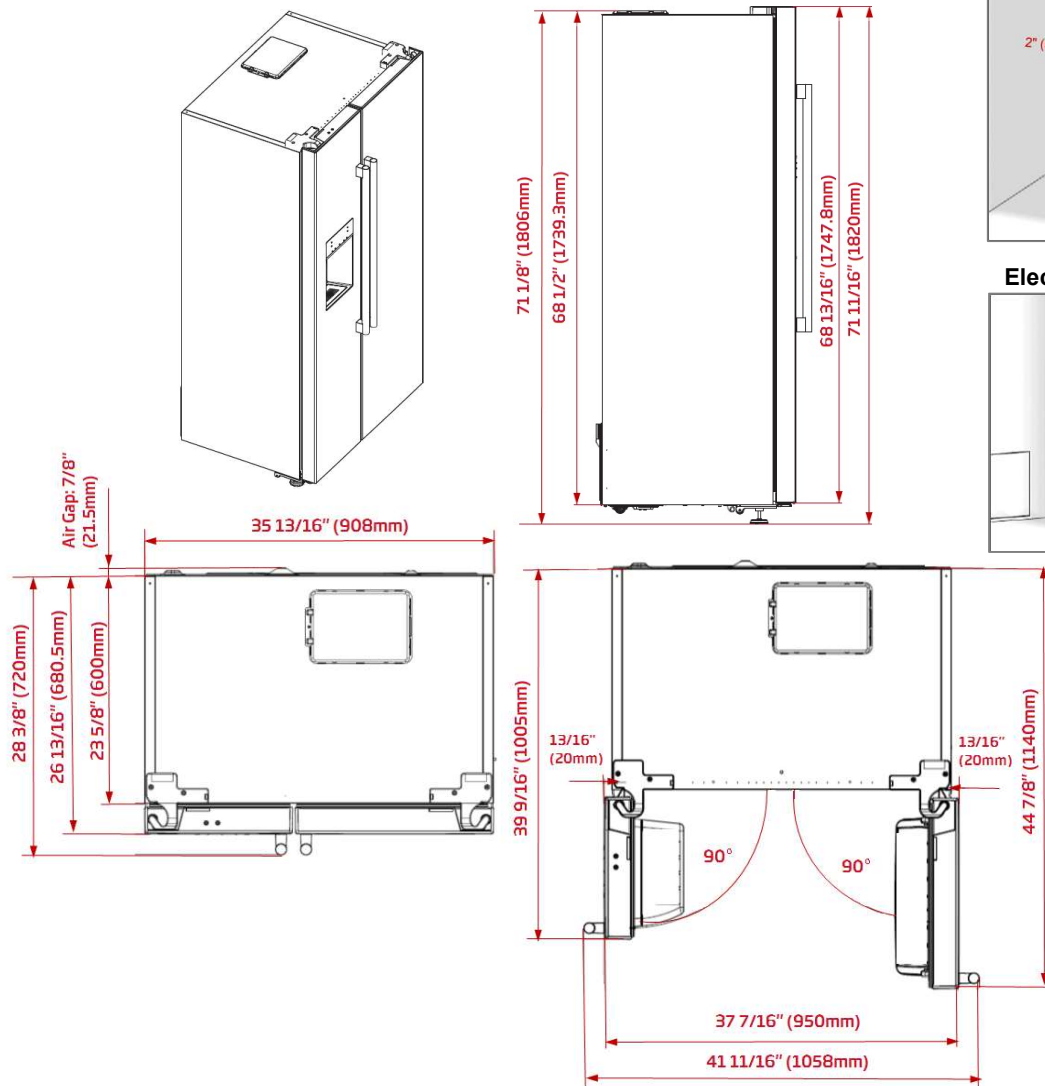

Freezer Features

Automatic ice machine
2 freezer drawers

Dimensions

H x W X D: 71 11/16" x 35 13/16" x 26 13/16"
Depth is with door / without handles

CONTROLS	BSBS2230SS
Cooling system	Duo Cycle Frost Free Cooling
Control system	Electronic Control
CAPACITIES	
Total net volume, cu. ft.	19.32
Fresh food net volume, cu. ft.	13
Freezer net volume, cu. ft.	6.32
FRIDGE FEATURES	
Blue light technology	Yes
Flexizone	No
IonFresh	Yes
Carbon filter	Yes
Interior filtered water dispenser	No
Filtered ice & water dispenser through door	Yes
Electronic control display type	Digital display on the door
Auto defrost	Yes
Inner illumination	LED - Side walls
Shelves	4 Safety Glass
Crispers	2
Door racks	5
Wine rack	Yes
Bottle gripper	No
Compressor	Variable Speed VCC
Fan ventilation	Yes
FREEZER FEATURES	
Auto defrost	Yes
Number of freezer drawers	2
Automatic ice maker	Yes
Ice cube tray	No
TECHNICAL INFORMATION	
Supply voltage, V/Hz	120/60
Rated Current, A	2,5
Noise level, dBA	NA
DIMENSIONS	
HxWxD, in	71 11/16" x 35 13/16" x 26 13/16"
Product weight, lbs.	298
HxWxD, cm	182 x 90.8 x 68
Product weight, kg	135
PERFORMANCE	
Energy Star qualified	Yes
Climatic class	T
Annual energy consumption, kwh/year	580
Cooling gas	R134a

36 INCH COUNTER DEPTH SIDE-BY-SIDE REFRIGERATOR

BSBS2230SS

Dimensions and Installation

Plumbing

Electrical

*Drawers can be pulled out with door open 90°

Dimensions	Height to top of door, in.	71 11/16"
	Height to top of hinge, in.	71 11/16"
	Height to top of case, in.	71 1/8"
	Case depth without door, in.	23 5/8"
	Case depth less door handle, in.	26 13/16"
	Case depth with door handle, in.	28 3/8"
	Depth with fresh door open 90°, in.	44 7/8"
	Width, in.	35 13/16"
Air Gap Clearances	Each Side, in.	1/16"
	Top, in.	5/16"
	Back, in.	7/8"