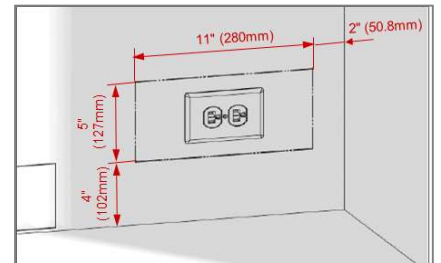

Freezer Features

Automatic ice machine
2 freezer drawers

Dimensions

H x W X D: 71 11/16" x 35 13/16" x 26 13/16"
Depth is with door / without handles

CONTROLS	BSBS2230SS
Cooling system	Duo Cycle Frost Free Cooling
Control system	Electronic Control
CAPACITIES	
Total net volume, cu. ft.	19.32
Fresh food net volume, cu. ft.	13
Freezer net volume, cu. ft.	6.32
FRIDGE FEATURES	
Blue light technology	Yes
Flexizone	No
IonFresh	Yes
Carbon filter	Yes
Interior filtered water dispenser	No
Filtered ice & water dispenser through door	Yes
Electronic control display type	Digital display on the door
Auto defrost	Yes
Inner illumination	LED - Side walls
Shelves	4 Safety Glass
Crispers	2
Door racks	5
Wine rack	Yes
Bottle gripper	No
Compressor	Variable Speed VCC
Fan ventilation	Yes
FREEZER FEATURES	
Auto defrost	Yes
Number of freezer drawers	2
Automatic ice maker	Yes
Ice cube tray	No
TECHNICAL INFORMATION	
Supply voltage, V/Hz	120/60
Rated Current, A	2,5
Noise level, dBA	NA
DIMENSIONS	
HxWxD, in	71 11/16" x 35 13/16" x 26 13/16"
Product weight, lbs.	298
HxWxD, cm	182 x 90.8 x 68
Product weight, kg	135
PERFORMANCE	
Energy Star qualified	Yes
Climatic class	T
Annual energy consumption, kwh/year	580
Cooling gas	R134a

36 INCH COUNTER DEPTH SIDE-BY-SIDE REFRIGERATOR

BSBS2230SS

Dimensions and Installation

Plumbing

Electrical

*Drawers can be pulled out with door open 90°

Dimensions	Height to top of door, in.	71 11/16"
	Height to top of hinge, in.	71 11/16"
	Height to top of case, in.	71 1/8"
	Case depth without door, in.	23 5/8"
	Case depth less door handle, in.	26 13/16"
	Case depth with door handle, in.	28 3/8"
	Depth with fresh door open 90°, in.	44 7/8"
	Width, in.	35 13/16"
Air Gap Clearances	Each Side, in.	1/16"
	Top, in.	5/16"
	Back, in.	7/8"