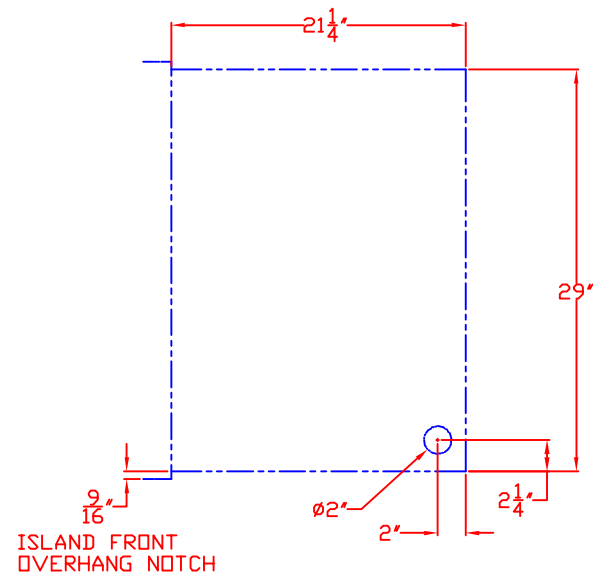

LYNX L500 GRILL
W/ DIMENSIONS
ISLAND CUTOUT IN BLUE

TOP VIEW

FRONT VIEW

RIGHT SIDE VIEW

2/23/12

LYNX L500 GRILL ISLAND CUTOUT

TOP VIEW

FRONT VIEW

RIGHT SIDE VIEW