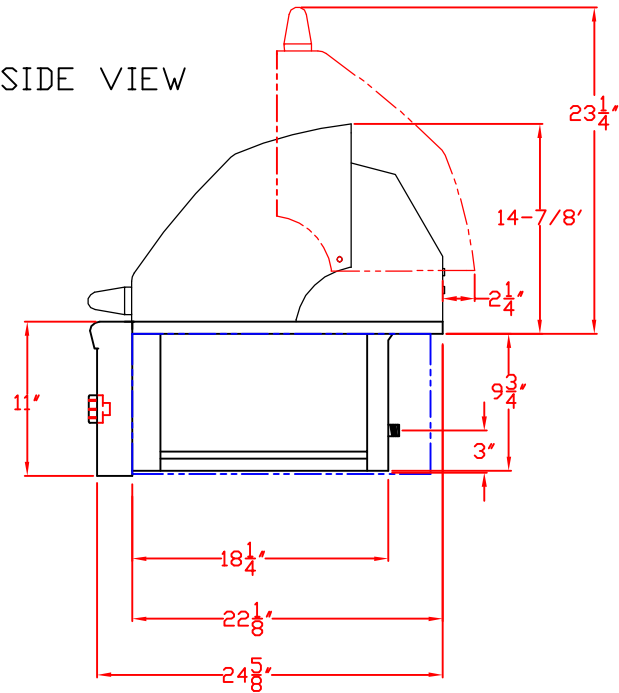

LYNX L500 GRILL
W/ DIMENSIONS
ISLAND CUTOUT IN BLUE

TOP VIEW

FRONT VIEW

RIGHT SIDE VIEW

2/23/12

LYNX L500 GRILL ISLAND CUTOUT

TOP VIEW

FRONT VIEW

RIGHT SIDE VIEW