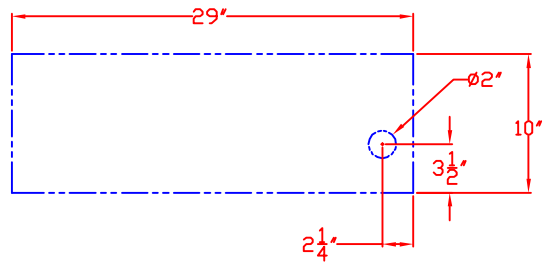

LYNX L500 GRILL
W/ DIMENSIONS
ISLAND CUTOUT IN BLUE

TOP VIEW

FRONT VIEW

RIGHT SIDE VIEW

2/23/12

LYNX L500 GRILL ISLAND CUTOUT

TOP VIEW

FRONT VIEW

RIGHT SIDE VIEW