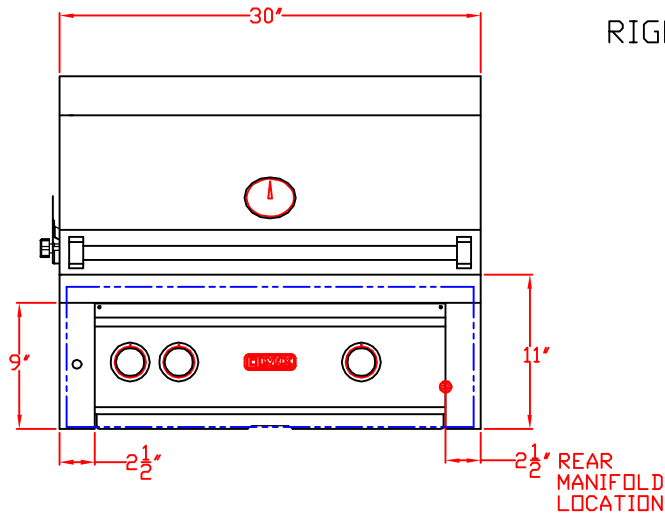

LYNX L500 GRILL
W/ DIMENSIONS
ISLAND CUTOUT IN BLUE

TOP VIEW

FRONT VIEW

RIGHT SIDE VIEW

2/23/12

LYNX L500 GRILL ISLAND CUTOUT

TOP VIEW

FRONT VIEW

RIGHT SIDE VIEW