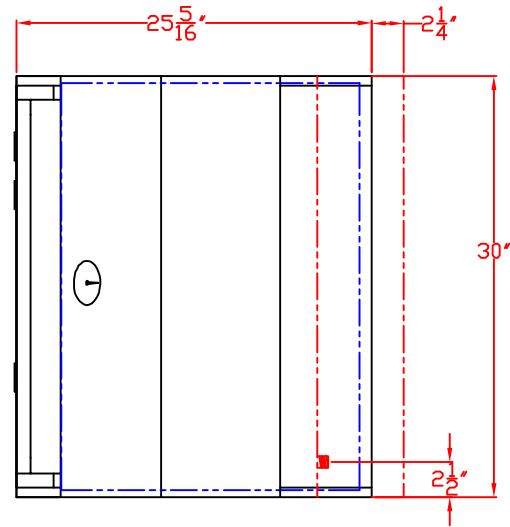

LYNX L500 GRILL
W/ DIMENSIONS
ISLAND CUTOUT IN BLUE

TOP VIEW

FRONT VIEW

RIGHT SIDE VIEW

2/23/12

LYNX L500 GRILL ISLAND CUTOUT

TOP VIEW

FRONT VIEW

RIGHT SIDE VIEW