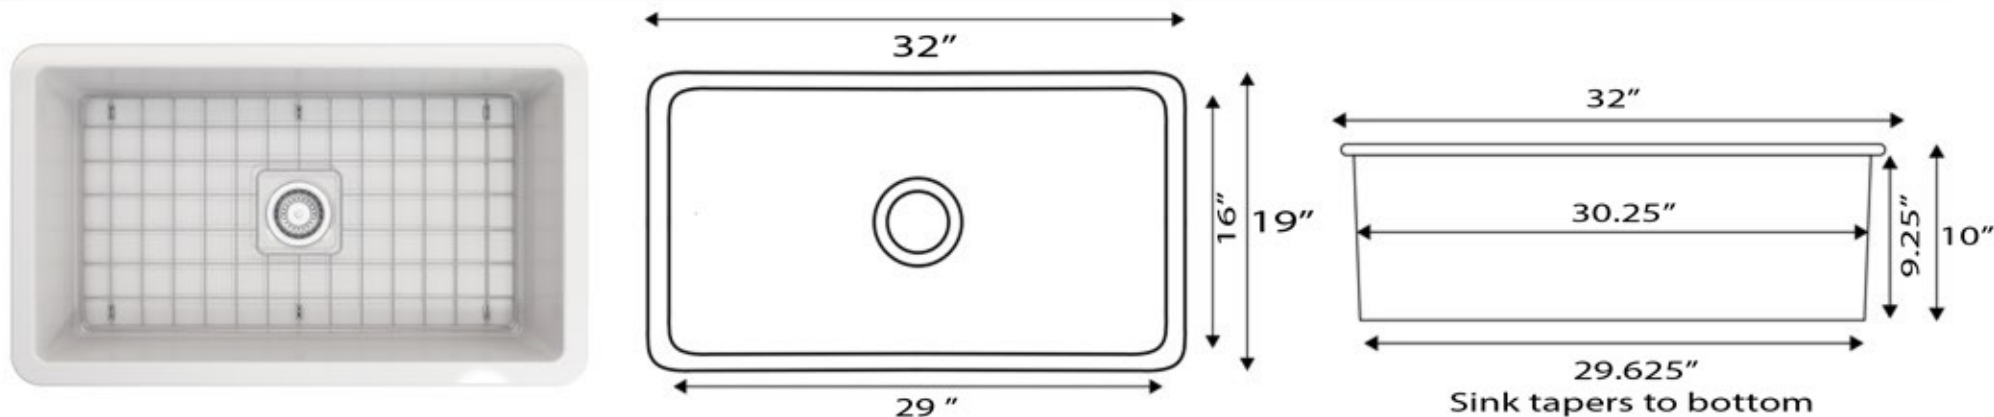

Cape Collection  
Premium Fireclay Dualmount Kitchen Sink

MODEL:  
**Wellfleet-3218W**

Overall Dimensions	Interior Bowl	Compatible Grid	Bowl Depth	Drain Dimensions
32" x 19" x 10"	29" X 16" Top of bowl	Included	9.25"	3.5" Opening

Please Be Advised

- (Nominal Dimensions\*) Actual Dimensions may vary by 1/4"
- Template Not included
- Installation Type: Undermount
- Mounting hardware not included - Professional Installation Only

FEATURES