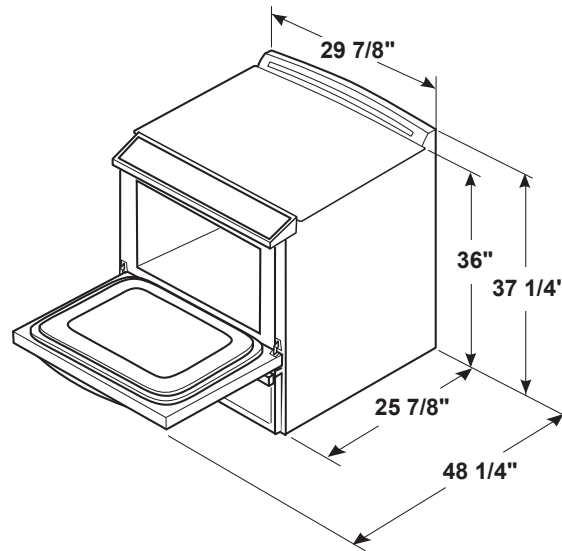

JS645EL/SL

GE® 30" Slide-In Electric Range

DIMENSIONS AND INSTALLATION INFORMATION (IN INCHES)

RECEPTACLE LOCATIONS: Locally approved flexible service cord or conduit must be used because terminals are not accessible after range installation. See shaded area in drawing for location of electrical outlet box. Recommended outlet locations allow range to be installed directly against rear wall.

NOTE: This appliance has been approved for 0" spacing to adjacent surfaces above the cooktop. However, a 6" minimum spacing to surfaces less than 15" above the cooktop and adjacent cabinet is recommended to reduce exposure to steam, grease splatter and heat.

INSTALLATION INFORMATION: Before installing, consult installation instructions for current dimensional data and additional requirements

KW RATING	
240V	12.1
208V	9.1
BREAKER SIZE	
240V	40 Amps†
208V	40 Amps†

†NOTE: Check local codes for required breaker size.

For answers to your Monogram, GE Café™ Series, GE Profile™ Series or GE Appliances product questions, visit our website at geappliances.com or call GE Answer Center® Service, 800.626.2000.

Specification Revised 6/17