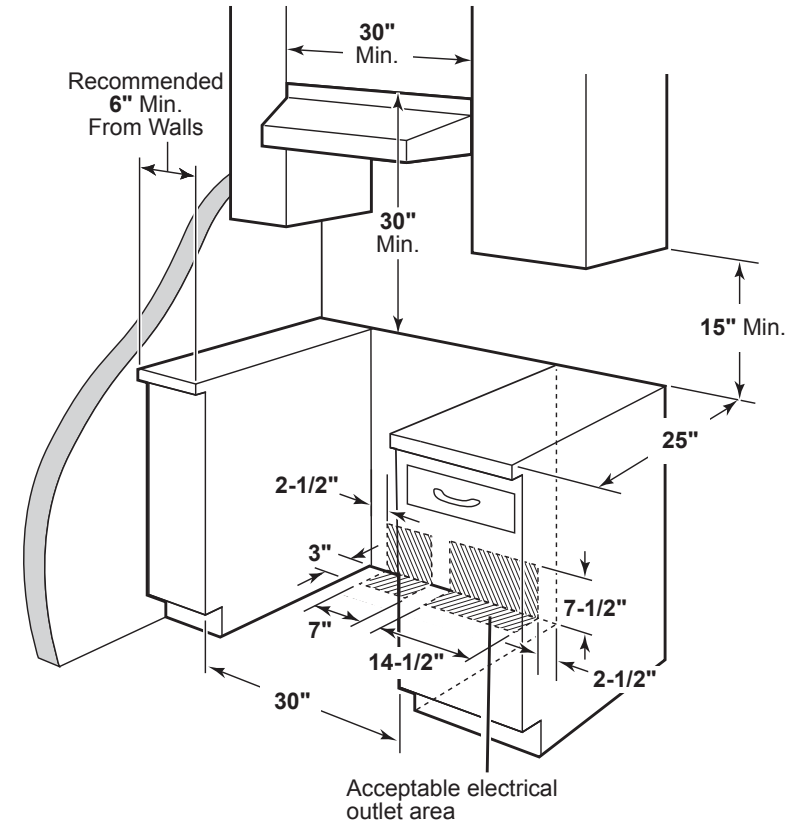

JS645EL/SL

GE® 30" Slide-In Electric Range

DIMENSIONS AND INSTALLATION INFORMATION (IN INCHES)

RECEPTACLE LOCATIONS: Locally approved flexible service cord or conduit must be used because terminals are not accessible after range installation. See shaded area in drawing for location of electrical outlet box. Recommended outlet locations allow range to be installed directly against rear wall.

NOTE: This appliance has been approved for 0" spacing to adjacent surfaces above the cooktop. However, a 6" minimum spacing to surfaces less than 15" above the cooktop and adjacent cabinet is recommended to reduce exposure to steam, grease splatter and heat.

INSTALLATION INFORMATION: Before installing, consult installation instructions for current dimensional data and additional requirements

KW RATING	
240V	12.1
208V	9.1
BREAKER SIZE	
240V	40 Amps†
208V	40 Amps†

†NOTE: Check local codes for required breaker size.

For answers to your Monogram, GE Café™ Series, GE Profile™ Series or GE Appliances product questions, visit our website at geappliances.com or call GE Answer Center® Service, 800.626.2000.

Specification Revised 6/17