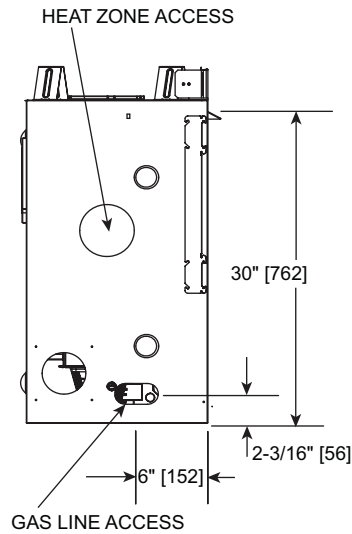

MAJESTIC

Please consult the manufacturer's installation manual for all details and requirements before making a final design layout decision.

MERCURY
Direct Vent Gas Fireplace

MODEL	HEIGHT		FRONT WIDTH		BACK WIDTH		DEPTH		GLASS SIZE
	Actual	Framing	Actual	Framing	Actual	Framing	Actual	Framing	
MERC32	34-5/16"	34-3/4"	36"	37"	25-3/4"	37"	16-5/16"	16-1/4"	27-3/16" x 18-1/16"

TOP VIEW

FRONT VIEW

LEFT SIDE

RIGHT SIDE

APPLIANCE LOCATION

FRAMING DIMENSIONS

MANTEL AND WALL PROJECTIONS

CLEARANCES TO COMBUSTIBLES