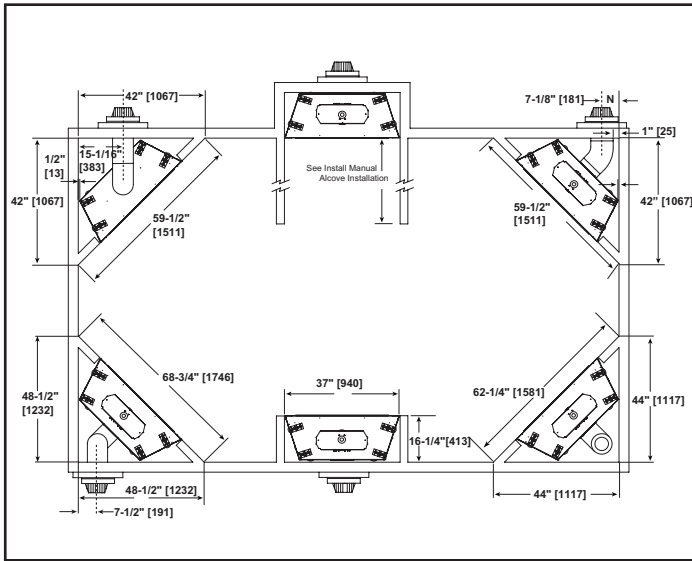

MAJESTIC

Please consult the manufacturer's installation manual for all details and requirements before making a final design layout decision.

MERCURY
Direct Vent Gas Fireplace

MODEL	HEIGHT		FRONT WIDTH		BACK WIDTH		DEPTH		GLASS SIZE
	Actual	Framing	Actual	Framing	Actual	Framing	Actual	Framing	
MERC32	34-5/16"	34-3/4"	36"	37"	25-3/4"	37"	16-5/16"	16-1/4"	27-3/16" x 18-1/16"

TOP VIEW

FRONT VIEW

LEFT SIDE

RIGHT SIDE

APPLIANCE LOCATION

FRAMING DIMENSIONS

MANTEL AND WALL PROJECTIONS

CLEARANCES TO COMBUSTIBLES