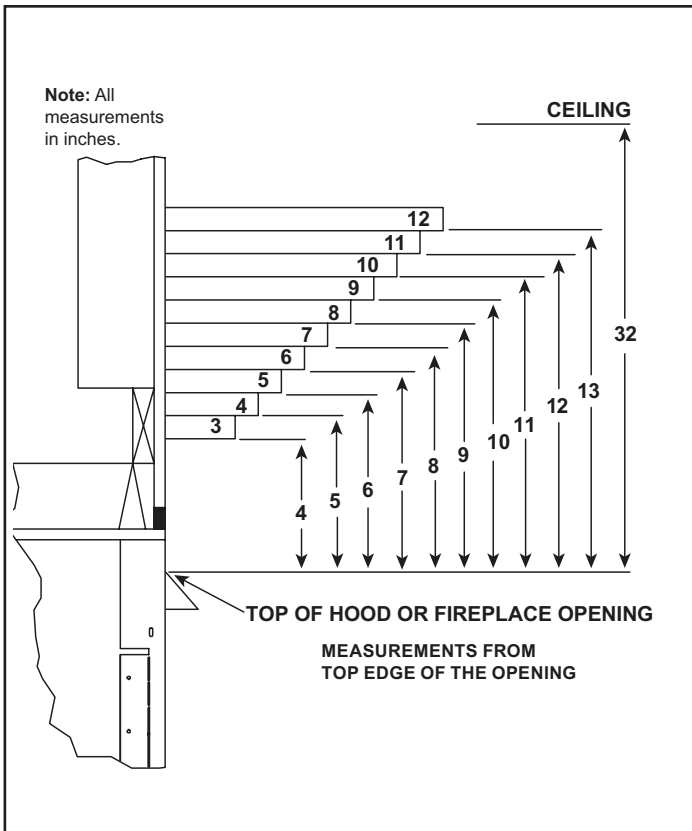

MAJESTIC

Please consult the manufacturer's installation manual for all details and requirements before making a final design layout decision.

MERCURY
Direct Vent Gas Fireplace

MODEL	HEIGHT		FRONT WIDTH		BACK WIDTH		DEPTH		GLASS SIZE
	Actual	Framing	Actual	Framing	Actual	Framing	Actual	Framing	
MERC32	34-5/16"	34-3/4"	36"	37"	25-3/4"	37"	16-5/16"	16-1/4"	27-3/16" x 18-1/16"

TOP VIEW

FRONT VIEW

LEFT SIDE

RIGHT SIDE

APPLIANCE LOCATION

FRAMING DIMENSIONS

MANTEL AND WALL PROJECTIONS

CLEARANCES TO COMBUSTIBLES