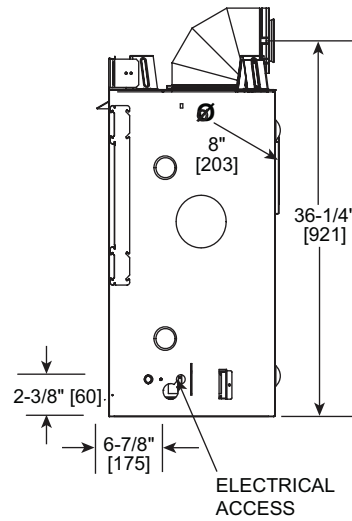

MAJESTIC

Please consult the manufacturer's installation manual for all details and requirements before making a final design layout decision.

MERCURY
Direct Vent Gas Fireplace

MODEL	HEIGHT		FRONT WIDTH		BACK WIDTH		DEPTH		GLASS SIZE
	Actual	Framing	Actual	Framing	Actual	Framing	Actual	Framing	
MERC32	34-5/16"	34-3/4"	36"	37"	25-3/4"	37"	16-5/16"	16-1/4"	27-3/16" x 18-1/16"

TOP VIEW

FRONT VIEW

LEFT SIDE

RIGHT SIDE

APPLIANCE LOCATION

FRAMING DIMENSIONS

MANTEL AND WALL PROJECTIONS

CLEARANCES TO COMBUSTIBLES