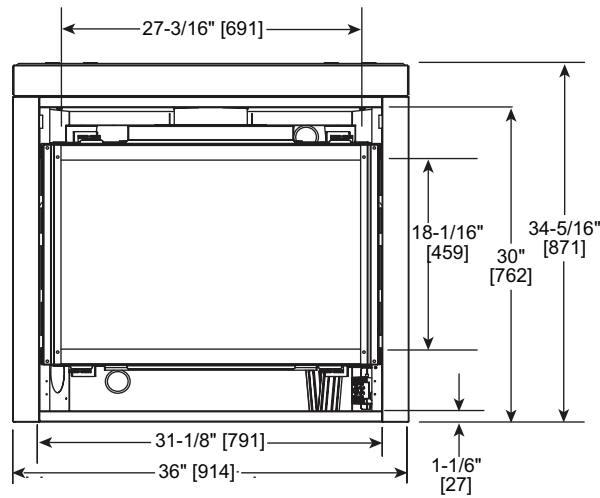

MAJESTIC

Please consult the manufacturer's installation manual for all details and requirements before making a final design layout decision.

MERCURY
Direct Vent Gas Fireplace

MODEL	HEIGHT		FRONT WIDTH		BACK WIDTH		DEPTH		GLASS SIZE
	Actual	Framing	Actual	Framing	Actual	Framing	Actual	Framing	
MERC32	34-5/16"	34-3/4"	36"	37"	25-3/4"	37"	16-5/16"	16-1/4"	27-3/16" x 18-1/16"

TOP VIEW

FRONT VIEW

LEFT SIDE

RIGHT SIDE

APPLIANCE LOCATION

FRAMING DIMENSIONS

MANTEL AND WALL PROJECTIONS

CLEARANCES TO COMBUSTIBLES