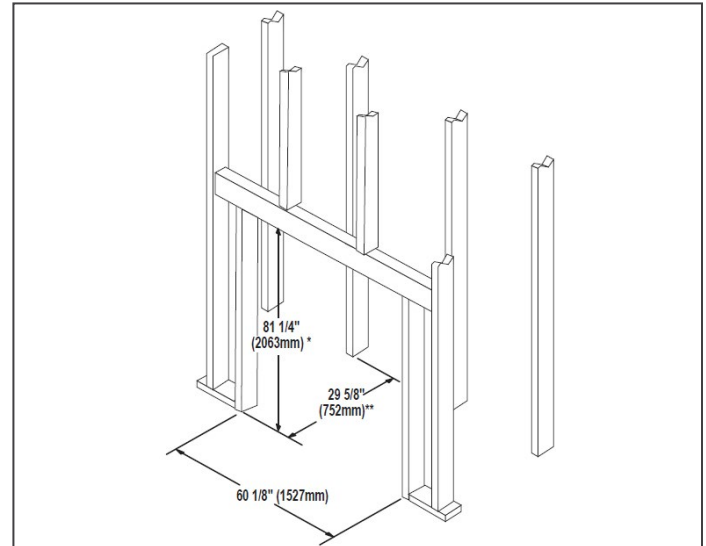

HIGH COUNTRY™ 8000 WOOD FIREPLACE

Specifications

Model	BTU	Width		Height		Depth		Glass
		Actual	Framing	Actual	Framing	Actual	Framing	
NZ8000	N/A	59 5/8	60 1/8	80 3/4	81 1/4	29 1/16	29 5/8	28 5/8 x 40 7/8

Overview

Dimensions

HIGH COUNTRY™ 8000 WOOD FIREPLACE

Framing & Clearances

Minimum Fireplace Clearances

Framed Enclosure

Rear, Sides, Ceiling (enclosure)	- 0" (0mm) to stand-offs (rear)
Ceiling (in front of appliance)	- 96" (2438mm) from the base of the appliance
Chimney	- 2" (51mm) (follow manufacturers instructions)

Framing Dimensions

Typical Chimney Installation

Combustible Mantel Clearances