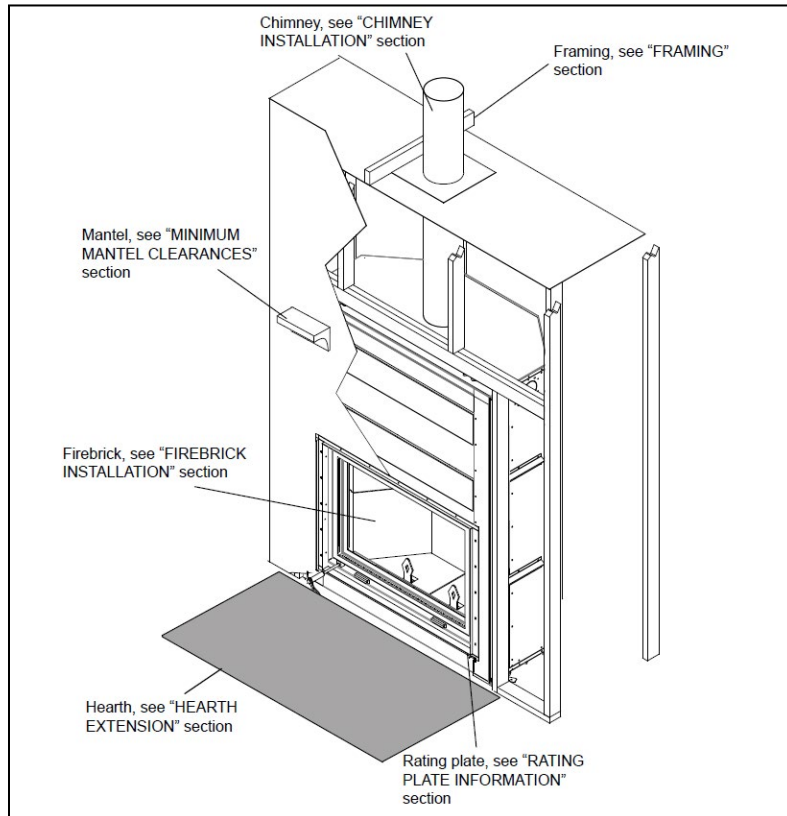

HIGH COUNTRY™ 8000 WOOD FIREPLACE

Specifications

Model	BTU	Width		Height		Depth		Glass
		Actual	Framing	Actual	Framing	Actual	Framing	
NZ8000	N/A	59 5/8	60 1/8	80 3/4	81 1/4	29 1/16	29 5/8	28 5/8 x 40 7/8

Overview

Dimensions

HIGH COUNTRY™ 8000 WOOD FIREPLACE

Framing & Clearances

Minimum Fireplace Clearances

Framed Enclosure

Rear, Sides, Ceiling (enclosure)	- 0" (0mm) to stand-offs (rear)
Ceiling (in front of appliance)	- 96" (2438mm) from the base of the appliance
Chimney	- 2" (51mm) (follow manufacturers instructions)