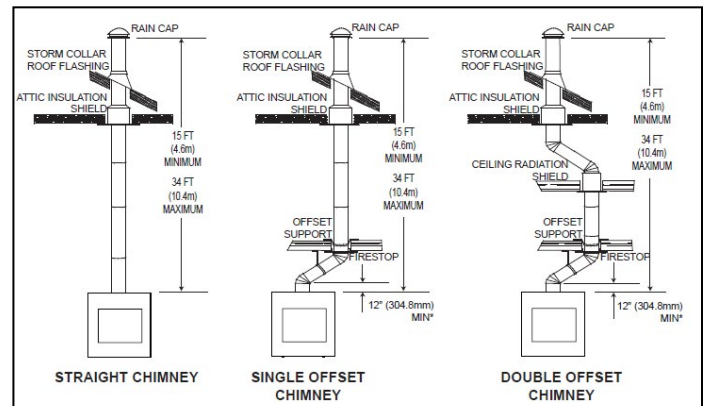

Overview

Dimensions

HIGH COUNTRY™ 8000 WOOD FIREPLACE

Framing & Clearances

Minimum Fireplace Clearances

Framed Enclosure

Rear, Sides, Ceiling (enclosure)	- 0" (0mm) to stand-offs (rear)
Ceiling (in front of appliance)	- 96" (2438mm) from the base of the appliance
Chimney	- 2" (51mm) (follow manufacturers instructions)

Framing Dimensions

Typical Chimney Installation

Combustible Mantel Clearances