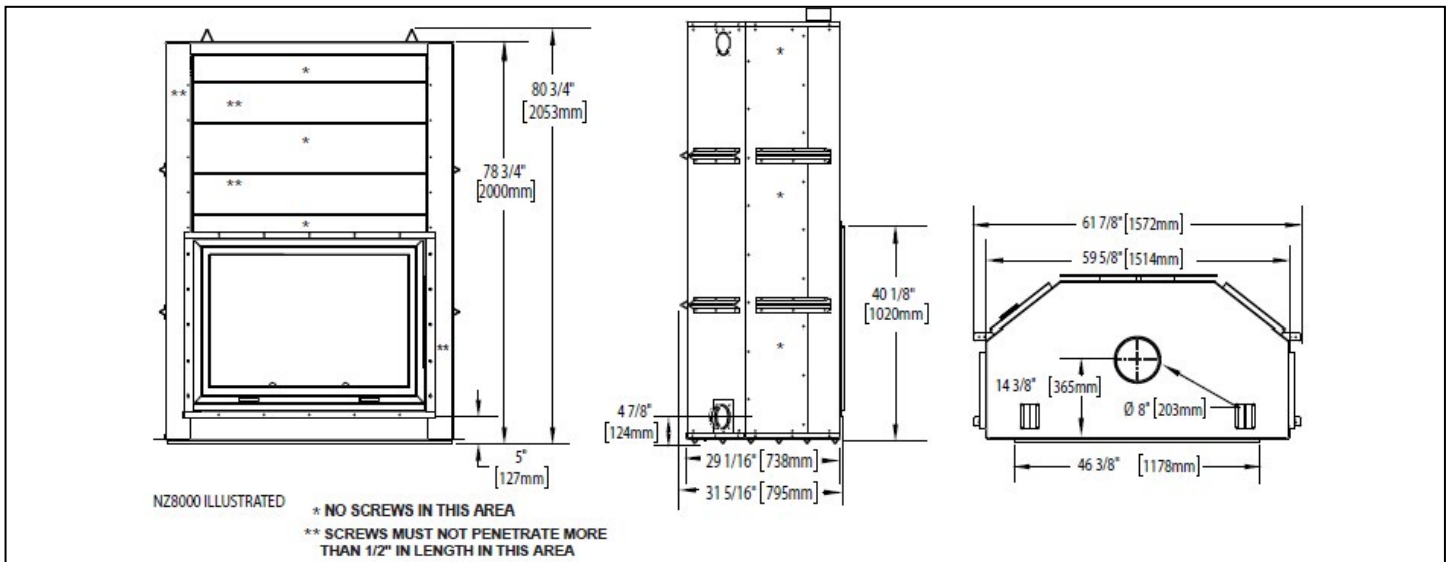

HIGH COUNTRY™ 8000 WOOD FIREPLACE

Specifications

Model	BTU	Width		Height		Depth		Glass
		Actual	Framing	Actual	Framing	Actual	Framing	
NZ8000	N/A	59 5/8	60 1/8	80 3/4	81 1/4	29 1/16	29 5/8	28 5/8 x 40 7/8

Overview

Dimensions

HIGH COUNTRY™ 8000 WOOD FIREPLACE

Framing & Clearances

Minimum Fireplace Clearances

Framed Enclosure

Rear, Sides, Ceiling (enclosure)	- 0" (0mm) to stand-offs (rear)
Ceiling (in front of appliance)	- 96" (2438mm) from the base of the appliance
Chimney	- 2" (51mm) (follow manufacturers instructions)