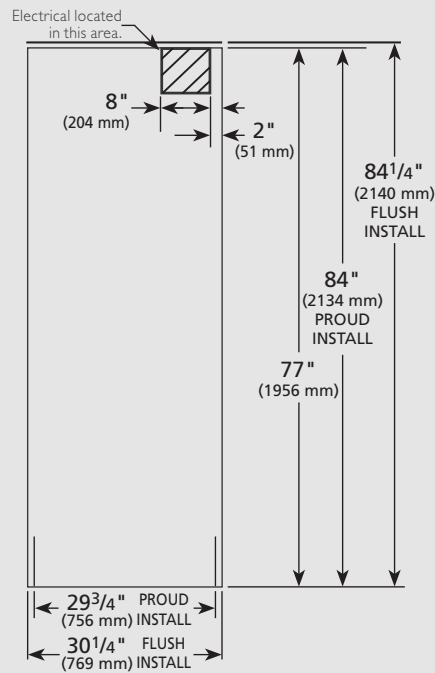

Temperature as low as -4°F.

ORGANIZATION

4 electro-polished stainless steel shelves.

3 full-extension, soft-close wire bins.

ELECTRICAL SPECIFICATIONS

Voltage: 115/60/1

Power Cord Length: 8'

Annual kWh Consumption: TBD

Dimensions may vary by ± 1/8"

FLUSH OPENING DIMENSIONS

Width	Depth†	Height
30 1/4"	26"	84 1/4"

TOP VIEW
FIGURE 1 ROUGH OPENING

PROUD OPENING DIMENSIONS

Width	Depth†	Height
29 3/4"	24"	84"

FRONT VIEW
FIGURE 2 ROUGH OPENING

SPECIFICATIONS	
Width	30"
Depth†	28"
Height	84"
Shelving	4 electro-polished stainless steel shelves. 3 full-extension, soft-close wire bins.
Flush Opening Width	30 1/4"
Flush Opening Depth	26"
Flush Opening Height	84 1/4"
Proud Opening Width	29 3/4"
Proud Opening Depth	24"
Proud Opening Height	84"
Weight**	TBD lbs