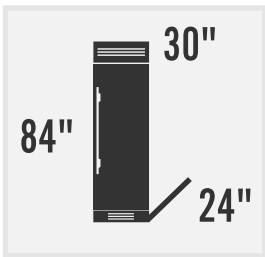

True[®]

REFRIGERATION

FULL SIZE FREEZER

30" Freezer (Right or Left Hinged) With
Solid Stainless Steel Door

Offering 15.1 cu ft of freezer space, the 30" Freezer Column is the most flexible, functional, and unique True freezer to date. Perfect for large families and regular hosts, the Freezer Column is sized to fit into any space and to perfectly preserve all the proteins, produce, and party goods you could possibly need.

Dimensions may vary by ± 1/8"

FLUSH OPENING DIMENSIONS

Width	Depth†	Height
30 1/4"	26"	84 1/4"

TOP VIEW
FIGURE 1 ROUGH OPENING

PROUD OPENING DIMENSIONS

Width	Depth†	Height
29 3/4"	24"	84"

FRONT VIEW
FIGURE 2 ROUGH OPENING

SPECIFICATIONS	
Width	30"
Depth†	28"
Height	84"
Shelving	4 electro-polished stainless steel shelves. 3 full-extension, soft-close wire bins.
Flush Opening Width	30 1/4"
Flush Opening Depth	26"
Flush Opening Height	84 1/4"
Proud Opening Width	29 3/4"
Proud Opening Depth	24"
Proud Opening Height	84"
Weight**	TBD lbs