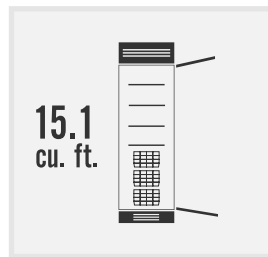

True[®]

REFRIGERATION

FULL SIZE FREEZER

30" Freezer (Right or Left Hinged) With
Solid Stainless Steel Door

Offering 15.1 cu ft of freezer space, the 30" Freezer Column is the most flexible, functional, and unique True freezer to date. Perfect for large families and regular hosts, the Freezer Column is sized to fit into any space and to perfectly preserve all the proteins, produce, and party goods you could possibly need.

Dimensions may vary by ± 1/8"

FLUSH OPENING DIMENSIONS

Width	Depth†	Height
30 1/4"	26"	84 1/4"

TOP VIEW
FIGURE 1 ROUGH OPENING

PROUD OPENING DIMENSIONS

Width	Depth†	Height
29 3/4"	24"	84"

FRONT VIEW
FIGURE 2 ROUGH OPENING

SPECIFICATIONS	
Width	30"
Depth†	28"
Height	84"
Shelving	4 electro-polished stainless steel shelves. 3 full-extension, soft-close wire bins.
Flush Opening Width	30 1/4"
Flush Opening Depth	26"
Flush Opening Height	84 1/4"
Proud Opening Width	29 3/4"
Proud Opening Depth	24"
Proud Opening Height	84"
Weight**	TBD lbs