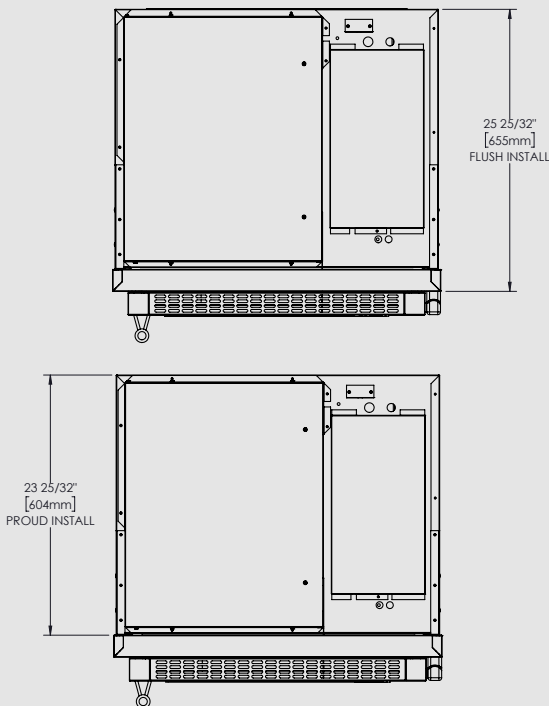

Temperature as low as -4°F.

ORGANIZATION

4 electro-polished stainless steel shelves.

3 full-extension, soft-close wire bins.

ELECTRICAL SPECIFICATIONS

Voltage: 115/60/1

Power Cord Length: 8'

Annual kWh Consumption: TBD

Dimensions may vary by ± 1/8"

FLUSH OPENING DIMENSIONS

Width	Depth†	Height
30 1/4"	26"	84 1/4"

TOP VIEW
FIGURE 1 ROUGH OPENING

PROUD OPENING DIMENSIONS

Width	Depth†	Height
29 3/4"	24"	84"

FRONT VIEW
FIGURE 2 ROUGH OPENING

SPECIFICATIONS	
Width	30"
Depth†	28"
Height	84"
Shelving	4 electro-polished stainless steel shelves. 3 full-extension, soft-close wire bins.
Flush Opening Width	30 1/4"
Flush Opening Depth	26"
Flush Opening Height	84 1/4"
Proud Opening Width	29 3/4"
Proud Opening Depth	24"
Proud Opening Height	84"
Weight**	TBD lbs