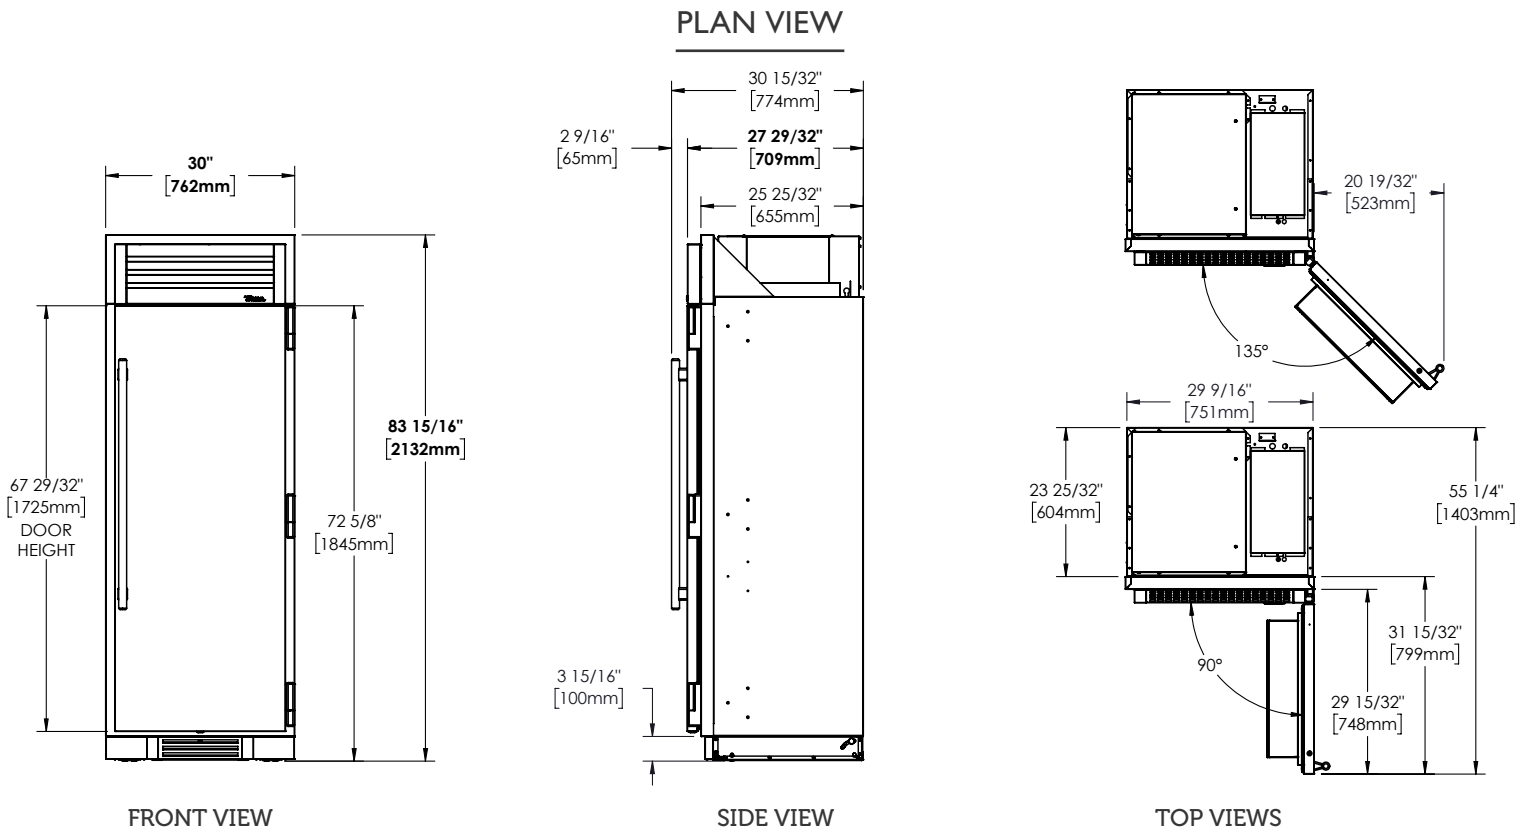

Temperature as low as -4°F.

ORGANIZATION

4 electro-polished stainless steel shelves.

3 full-extension, soft-close wire bins.

ELECTRICAL SPECIFICATIONS

Voltage: 115/60/1

Power Cord Length: 8'

Annual kWh Consumption: TBD

Dimensions may vary by ± 1/8"

FLUSH OPENING DIMENSIONS

Width	Depth†	Height
30 1/4"	26"	84 1/4"

TOP VIEW
FIGURE 1 ROUGH OPENING

PROUD OPENING DIMENSIONS

Width	Depth†	Height
29 3/4"	24"	84"

FRONT VIEW
FIGURE 2 ROUGH OPENING

SPECIFICATIONS	
Width	30"
Depth†	28"
Height	84"
Shelving	4 electro-polished stainless steel shelves. 3 full-extension, soft-close wire bins.
Flush Opening Width	30 1/4"
Flush Opening Depth	26"
Flush Opening Height	84 1/4"
Proud Opening Width	29 3/4"
Proud Opening Depth	24"
Proud Opening Height	84"
Weight**	TBD lbs