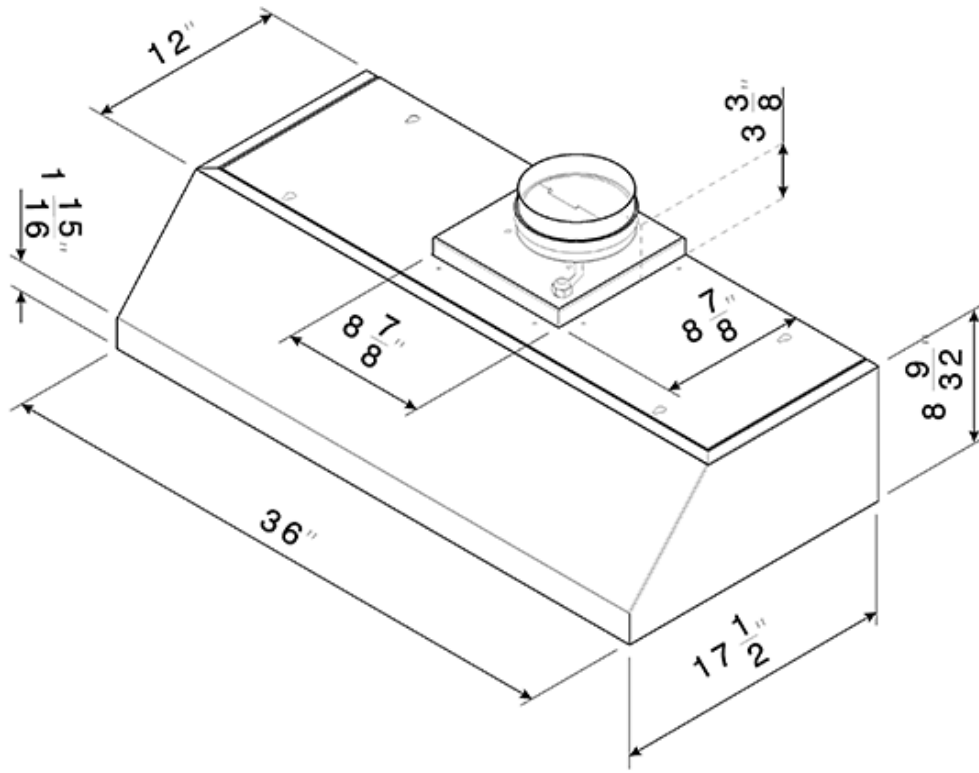

KUC36X New product

36" Pro-Style, Under Cabinet Hood,
Stainless Steel

EAN13: 8017709248031

Pro-Style knobs

4 speeds

2 x 20W Halogen lights

Motor Power 455W

3 dishwasher safe grease filters

600 CFM max setting

Vent Duct Size Ø 6"

Voltage rating 120V / 60Hz

Options

- **FLTK-1** - Charcoal filter

KUC36X

under cabinet hood
36"
stainless steel

SMEG U.S.A. INC.
A&D BUILDING
150 EAST 58th STREET, 7th FLOOR
NEW YORK, NY, 10155
Tel. +1 212 265 5378
Fax +1 212 265 5945