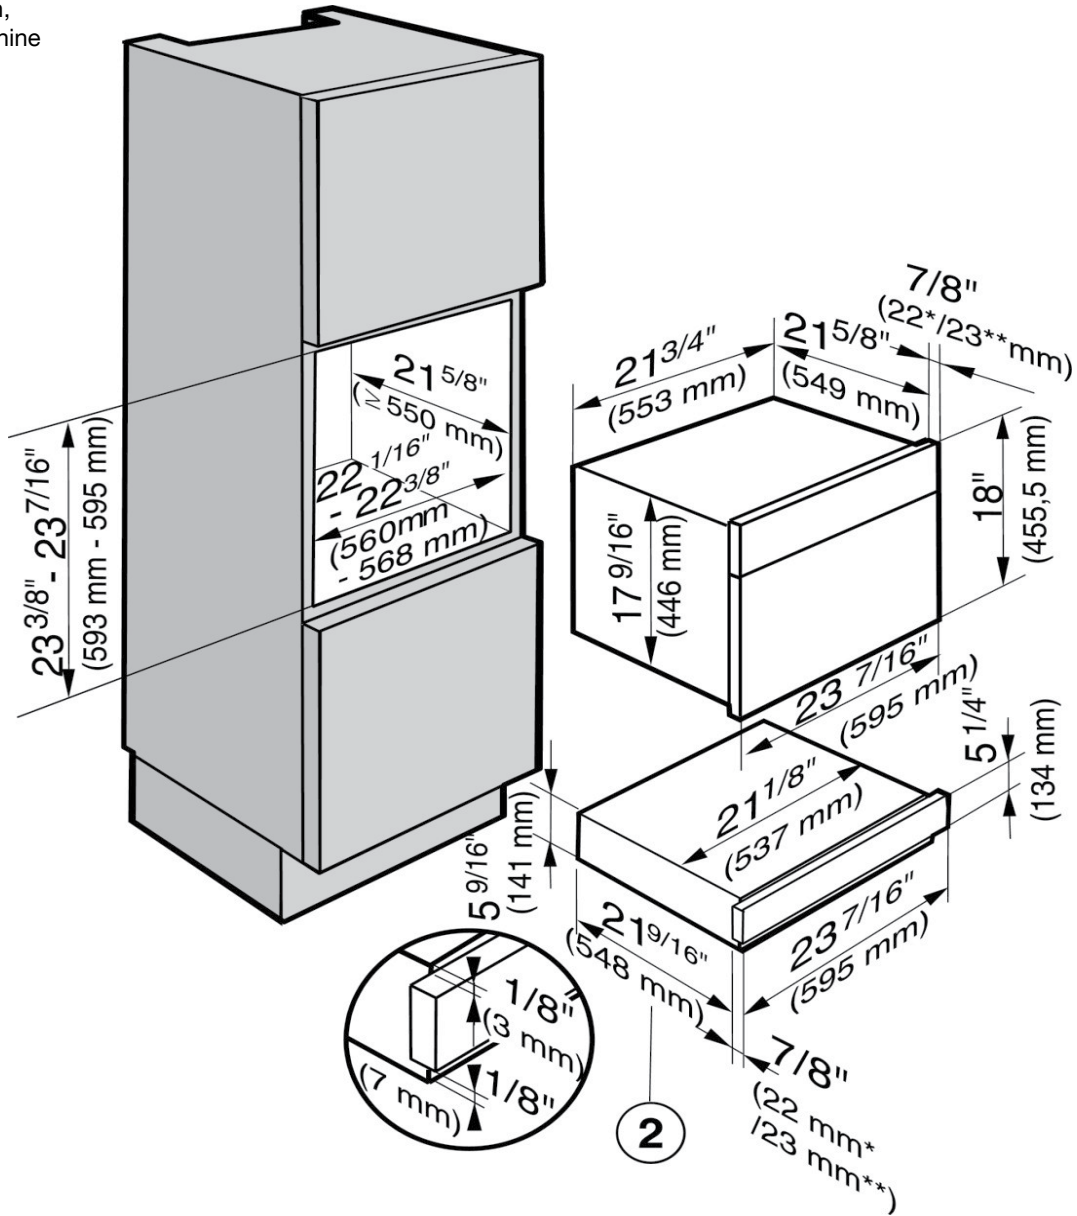

PureLine Warming Drawer ESW 6214 GRGR

INSTALLATION SPECIFICATIONS

Under 24" (60cm)
Speed Oven,
Steam Oven,
Combi Steam Oven,
Microwave Oven,
and Coffee Machine

Please Note: The gourmet warming drawer must be installed only in combination with other appliances specified by Miele.