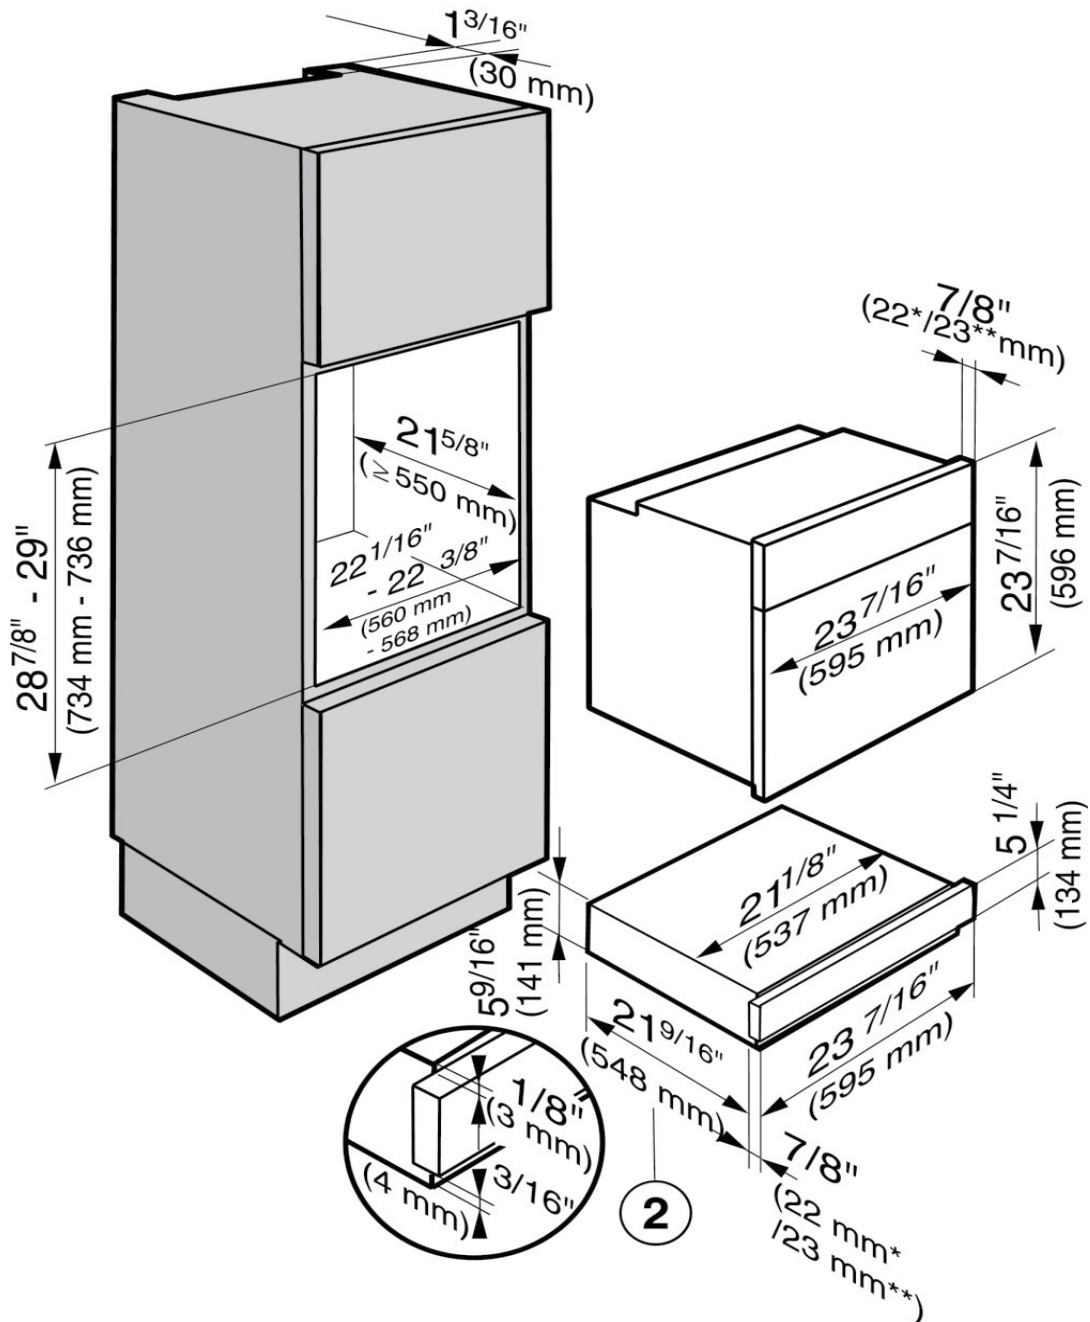

SPECIFICATIONS

ESW 6214 GRGR - Item 30621472USA

Overall Unit Width - Excluding Fascia Dimension	21 ¹ / ₈ " (537 mm)
Overall Height - Excluding Fascia Dimension	5 ⁹ / ₁₆ " (141 mm)
Overall Depth - Excluding Fascia Dimension	21 ⁹ / ₁₆ " (548 mm)
Overall Fascia Dimensions	23 ⁷ / ₁₆ " (595 mm) W x 5 ¹ / ₄ " (134 mm) H x 7 ⁷ / ₈ " (22 mm) D

Shipping

Shipping Weight	46 lbs (21 kg)
Shipping Dimensions	25 ³ / ₄ " W x 8 ¹ / ₂ " H x 25 ³ / ₈ " L

Support

Call Miele	(800) 999-1360
Miele Website	www.mieleusa.com
20/20 Link	2020technologies.com

PureLine Warming Drawer ESW 6214 GRGR

INSTALLATION SPECIFICATIONS

Under 24" (60cm)
Speed Oven,
Steam Oven,
Combi Steam Oven,
Microwave Oven,
and Coffee Machine

Please Note: The gourmet warming drawer must be installed only in combination with other appliances specified by Miele.

PureLine Warming Drawer ESW 6214 GRGR

INSTALLATION SPECIFICATIONS

Under 24" (60cm)
Convection Oven

Please Note: The gourmet warming drawer must be installed only in combination with other appliances specified by Miele.