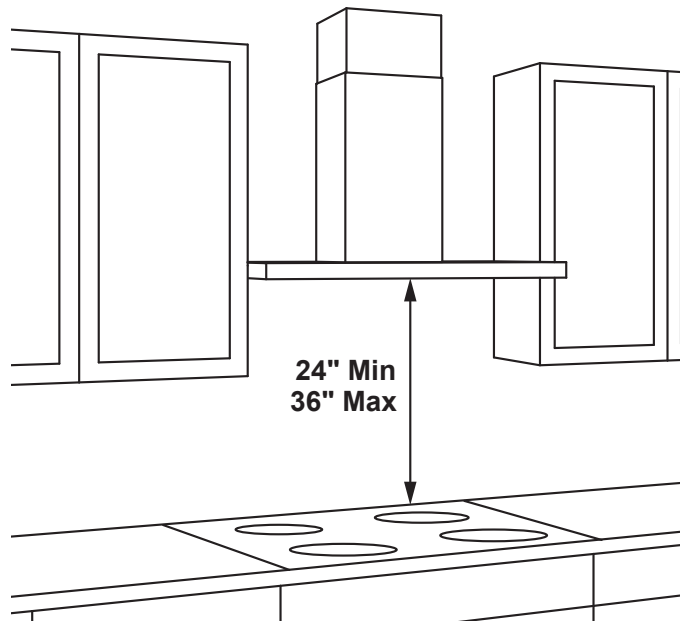

UVW8361SLSS

Universal 36" Wall-Mount Glass Canopy Chimney Hood

DIMENSIONS AND INSTALLATION INFORMATION (IN INCHES)

INSTALLATION INFORMATION:

Before installing, consult Use & Care/installation instructions packed with product for current dimensional data.

OPTIONAL ACCESSORIES

UX10DC83SS - 10(ft.) Ceiling Duct Cover Kit
Max ceiling height installation with kit - 10'-0" (36" hood spacing)

UXRC1 - Remote Control (Wireless)

UXCF91 - Charcoal Filter
(needed if used in recirculation mode)

AMP RATING	
120V	TBD

36" models require a 36"-wide opening
*The supplied duct cover fits 7'-7" to 9'-6" ceiling heights
(10' ceiling height with optional high ceiling kit UX10DC83SS)

The vent hood must be installed 24" min. above the cooking surface. For optimal performance, installing the hood more than 36" above the cooking surface is not recommended. The hood installation height above the cooking surface depends upon ceiling height. The telescopic duct cover conceals the ductwork running from the top of the hood to the ceiling.

NOTE: Installation height should be measured from the cooking surface to the lowest part of the hood. This hood may be installed onto a wall and vented to the outdoors, or it can be installed for recirculating operation. Parts for recirculating operation are supplied with the hood.

For answers to your Monogram, GE Café™ Series, GE Profile™ Series or GE Appliances product questions, visit our website at geappliances.com or call GE Answer Center® Service, 800.626.2000.

Specification Revised 11/17