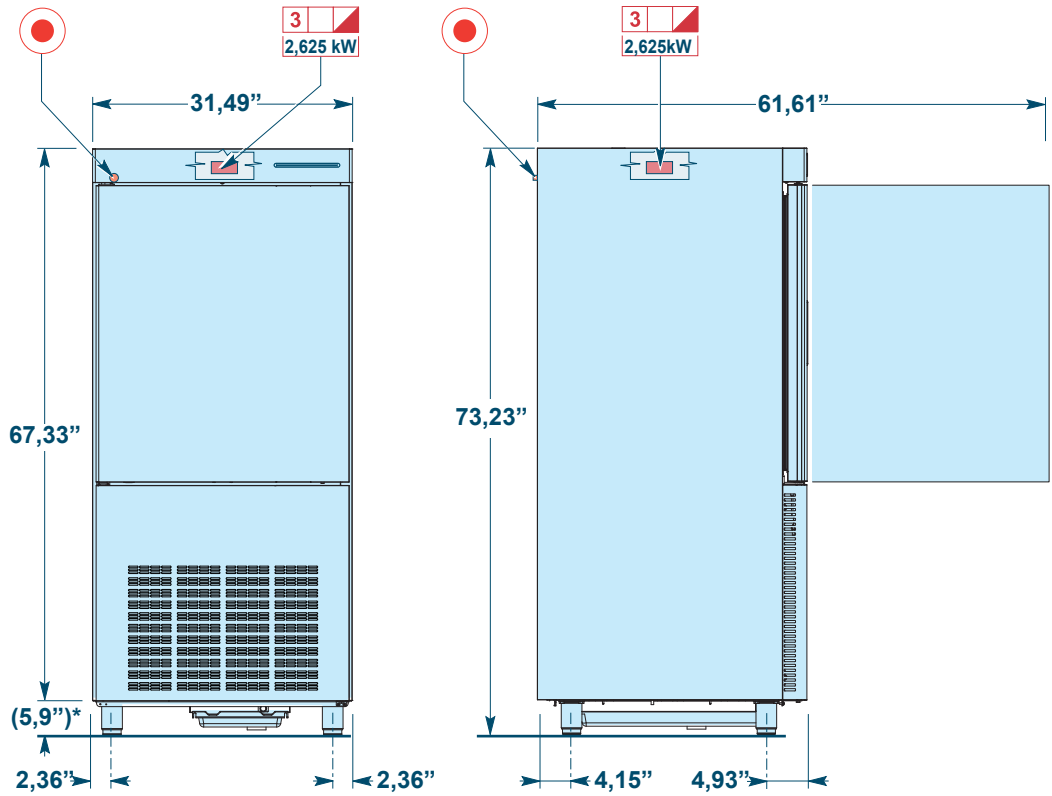

* Feet height-adjustable from 5,9" to 7,9"

Allacciamento elettrico
Electric connection
Branchement électrique
Elektroanschluss
Conexión eléctrica

Morsettiera
Terminal board
Plaque à bornes
Klemmbrett
Tablero de bornes
3~ N 220 V

Progetto - Lay Out - Projet - Entwurf - Proyecto	Area - Area - Area - Zone - Area	Posizione - Item - Position - Position - Posiccion
Offerta - Offer - Offre - Angebot - Oferta	Area - Area - Area - Zone - Area	Posizione - Item - Position - Position - Posiccion