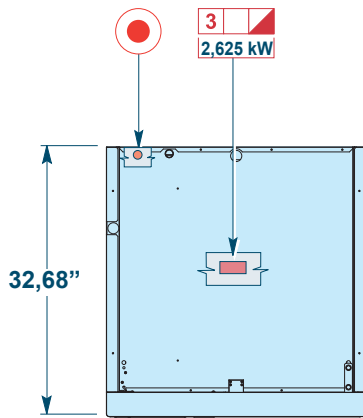

* Feet height-adjustable from 5,9" to 7,9"

Allacciamento elettrico
Electric connection
Branchement électrique
Elektroanschluss
Conexión eléctrica

Morsettiera
Terminal board
Plaque à bornes
Klemmbrett
Tablero de bornes
3~ N 220 V

Progetto - Lay Out - Projet - Entwurf - Proyecto	Area - Area - Area - Zone - Area	Posizione - Item - Position - Position - Posiccion
Offerta - Offer - Offre - Angebot - Oferta	Area - Area - Area - Zone - Area	Posizione - Item - Position - Position - Posiccion