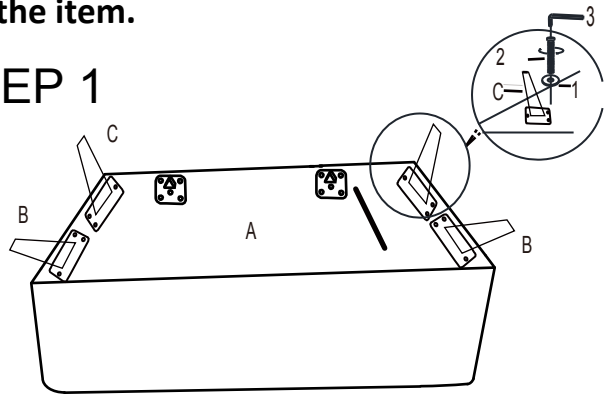

COASTER[®]
Fine Furniture

551301

Corner Sofa

ASSEMBLY INSTRUCTION

COASTER FINE FURNITURE

20170429

ASSEMBLY INSTRUCTION

PARTS IDENTIFICATION			
A		Corner Sofa	1pcs
B		Right Leg	2pcs
C		Left Leg	2pcs

Z	HARDWARE PACKAGE		
1		Washer	12PCS
2		Bolt	12PCS
3		Allen Wrench	1PC

It takes about five minutes to assemble the item.

STEP 1

STEP 2