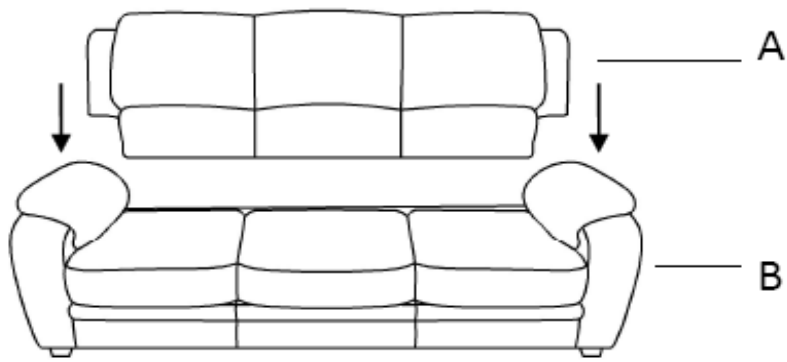

ASSEMBLY TIME PER UNT:

3 MINUTES

PARTS IDENTIFICATION

STEP 1 → 2 → 3

STEP 1

STEP 2

STEP 3