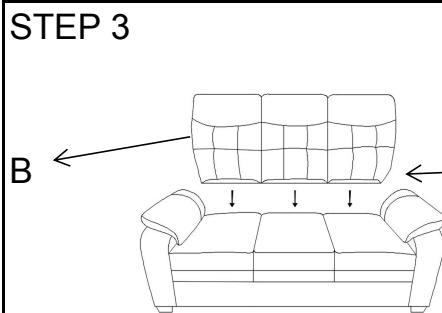

ASSEMBLY TIME PER UNIT: 15 MINUTES

PAPTS IDENTIFICATION

SEAT 1PC

BACK 1PC

EAR 2PCS

LEG 4PCS

STEP 1

STEP 2

STEP 3

STEP 4

STEP 5