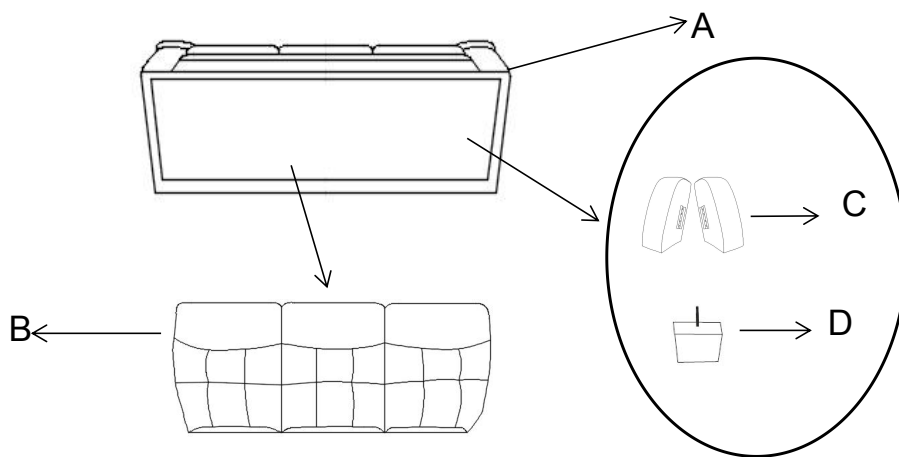

ASSEMBLY TIME PER UNIT: 15 MINUTES

PAPTS IDENTIFICATION

SEAT 1PC

BACK 1PC

EAR 2PCS

LEG 4PCS

STEP 1

STEP 2

STEP 3

STEP 4

STEP 5