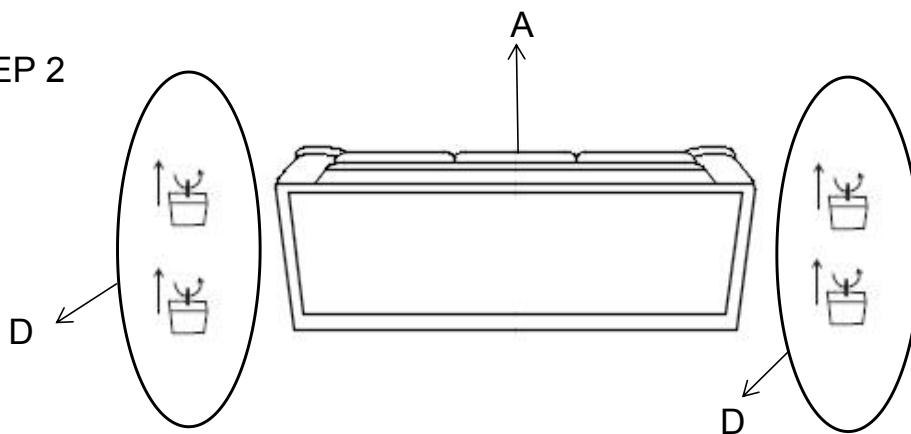

ASSEMBLY TIME PER UNIT: 15 MINUTES

PAPTS IDENTIFICATION

SEAT 1PC

BACK 1PC

EAR 2PCS

LEG 4PCS

STEP 1

STEP 2

STEP 3

STEP 4

STEP 5