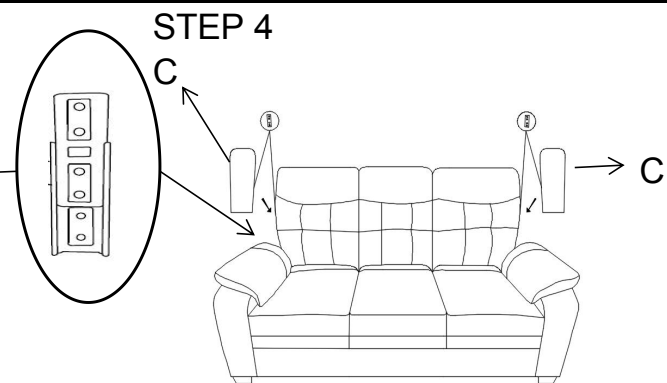

ASSEMBLY TIME PER UNIT: 15 MINUTES

PAPTS IDENTIFICATION

SEAT 1PC

BACK 1PC

EAR 2PCS

LEG 4PCS

STEP 1

STEP 2

STEP 3

STEP 4

STEP 5