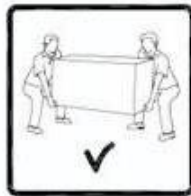

Assembly Instruction

ASSEMBLY TIPS:

- 1.Remove hardware from box and sort by size
- 2.Please check to see that all hardware and parts are present prior to start of assembly
- 3.Please follow attached instructions in the same sequence as numbered to assure fast & easy assembly.

Warning!

- 1.Do not attempt to repair or modify parts that are broken or defective, Please contact the store immediately.
- 2.This product is for home use only and not intended for commercial establishment.