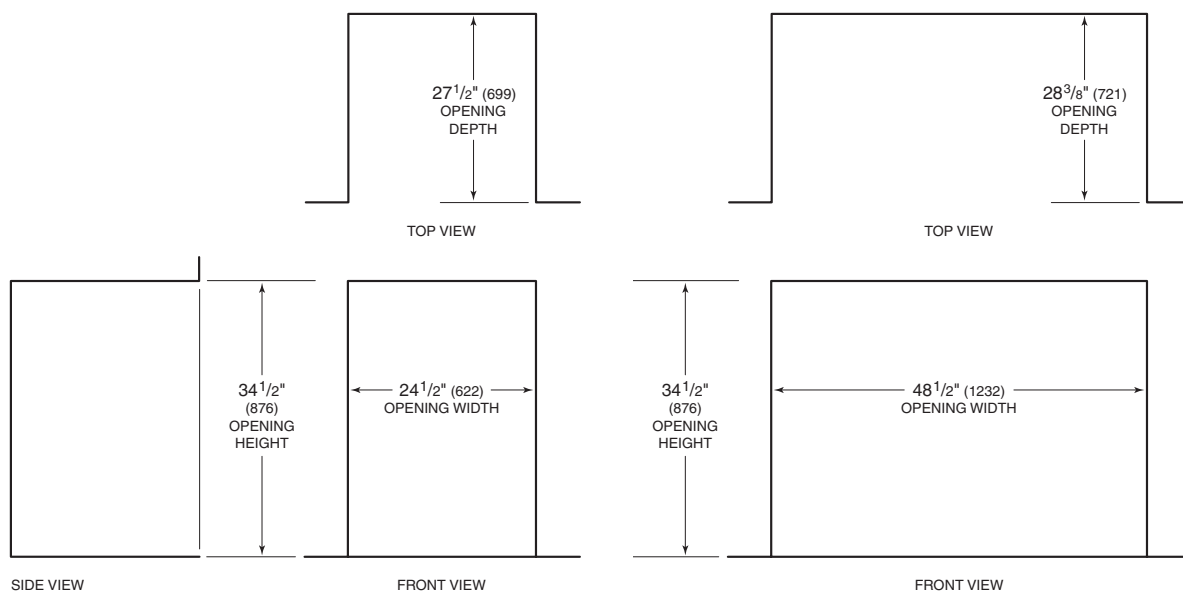

PRODUCT SPECIFICATIONS

White	W4114CW
Titanium	W4114CT
Dimensions	23 1/2"W x 33 1/2"H x 27"D
Door Clearance	16"
Door Swing	Left-Hinge
Weight	200 lb
Drum Capacity	2.8 cu ft
Max Load Capacity	24.3 lb
Max Spin Speed	1400 rpm
Plumbing Supply	1/2" ID min (cold only)
Pressure	15–146 psi
Power Cord	6'

A separate electrical service is not required. A receptacle for the washer is located on the back of the dryer.

DIMENSIONS

INSTALLATION

INSTALLATION WITH DRYER

NOTE: Dimensions provide minimum reveals.