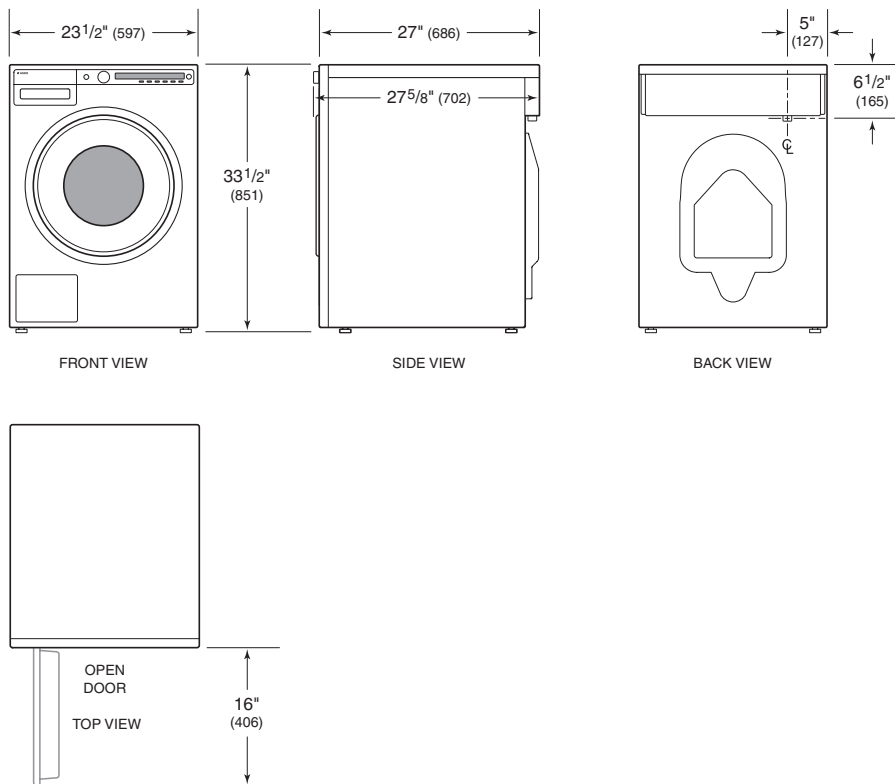

PRODUCT SPECIFICATIONS

White	W4114CW
Titanium	W4114CT
Dimensions	23 1/2"W x 33 1/2"H x 27"D
Door Clearance	16"
Door Swing	Left-Hinge
Weight	200 lb
Drum Capacity	2.8 cu ft
Max Load Capacity	24.3 lb
Max Spin Speed	1400 rpm
Plumbing Supply	1/2" ID min (cold only)
Pressure	15–146 psi
Power Cord	6'

A separate electrical service is not required. A receptacle for the washer is located on the back of the dryer.

DIMENSIONS