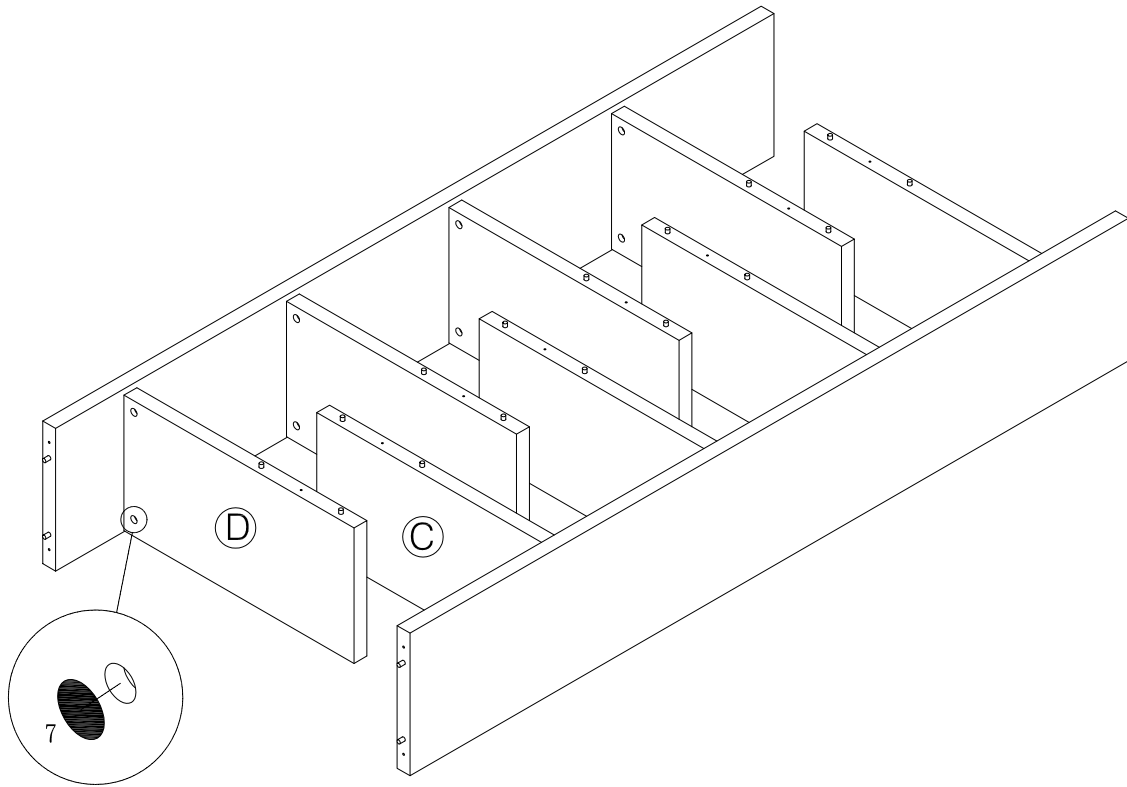

STEP 4 :

STEP 5 :

Apply glue on all wooden dowels to ensure integrity of the structure.