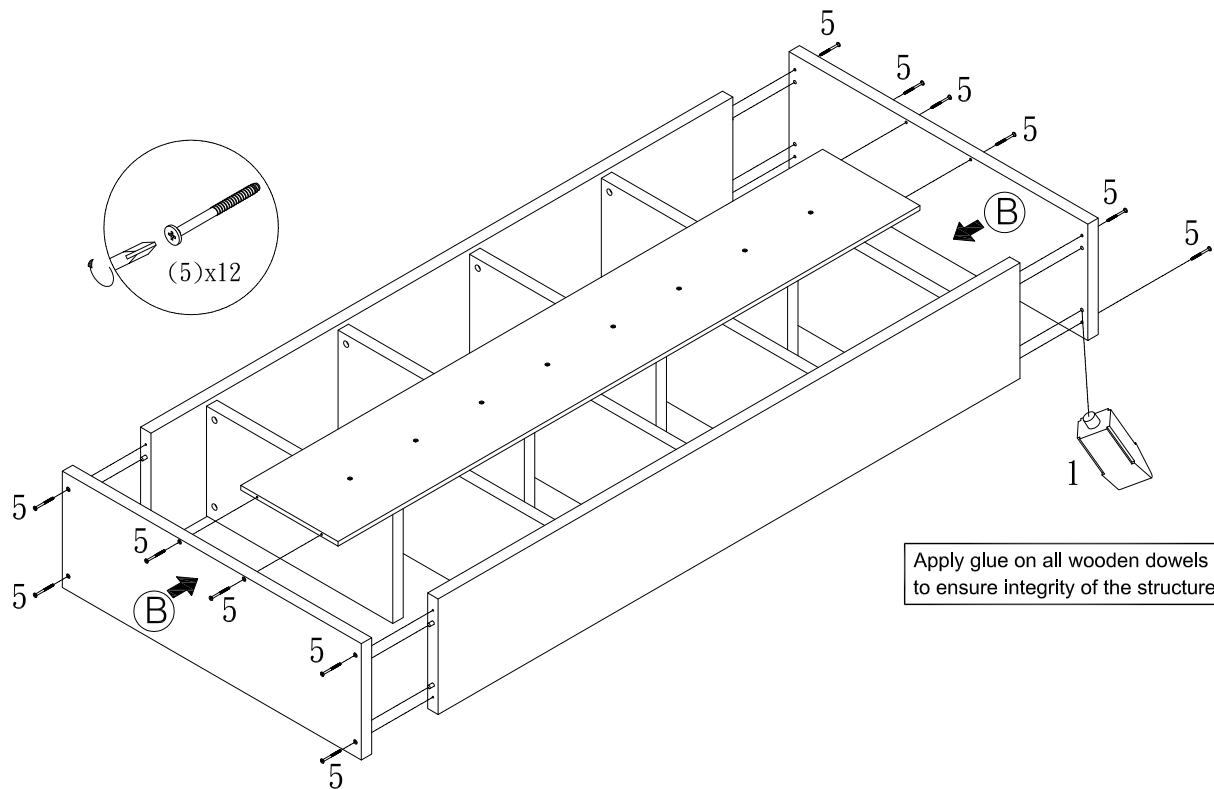

STEP 6 :

Apply glue on all wooden dowels to ensure integrity of the structure.

STEP 7 :