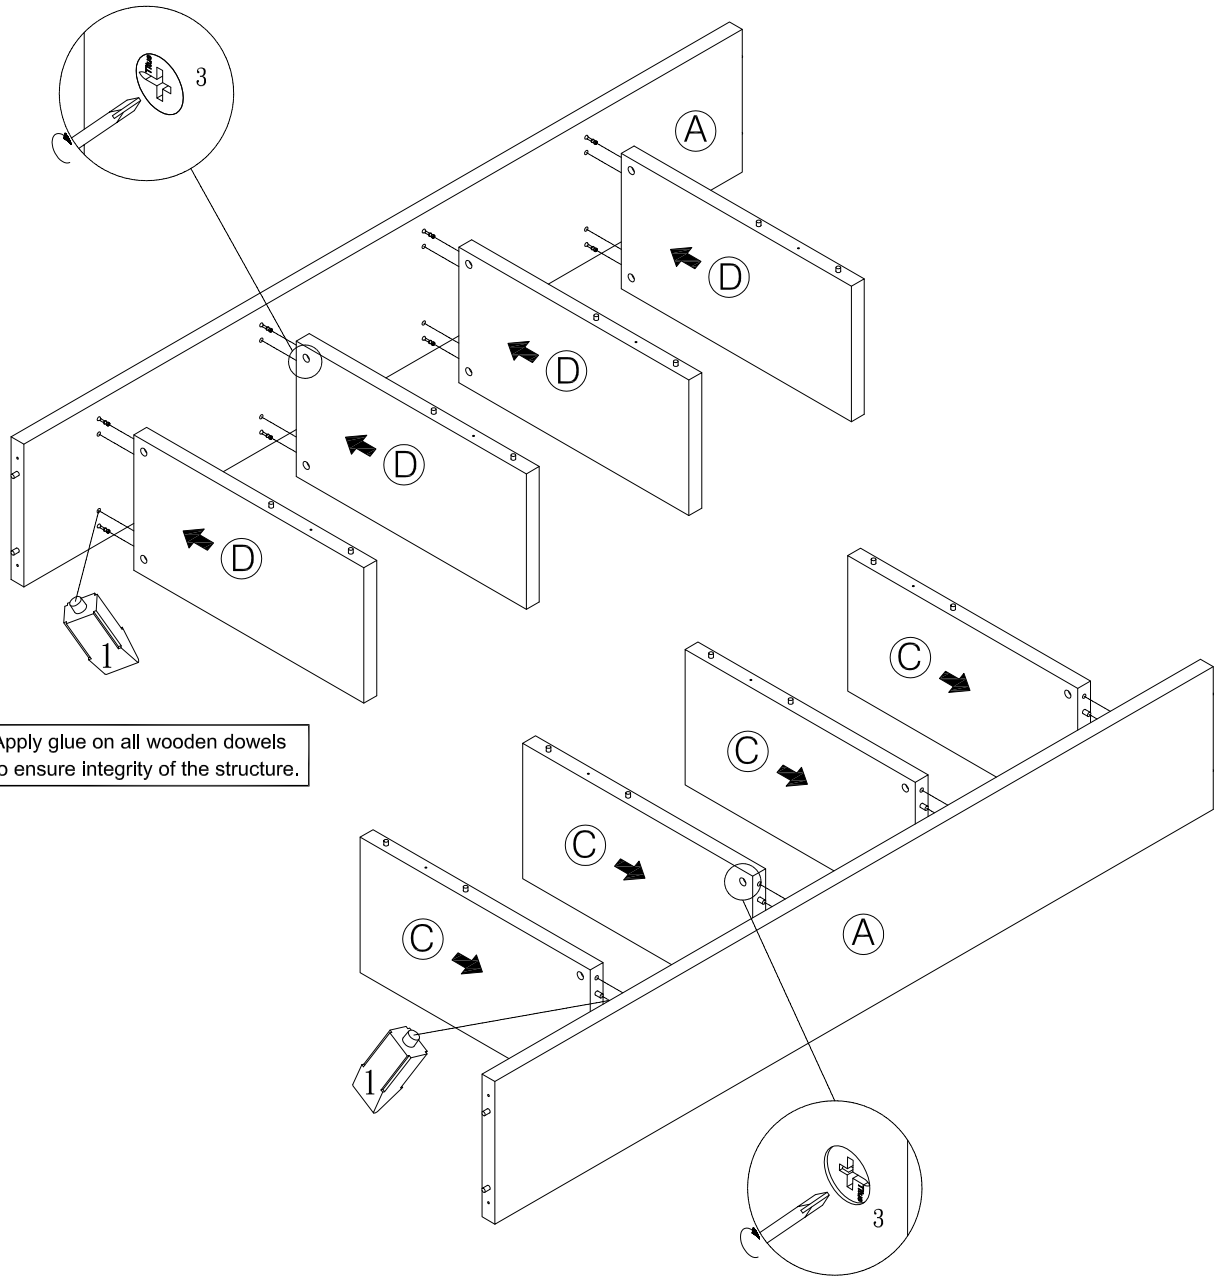

STEP 3 :

Apply glue on all wooden dowels to ensure integrity of the structure.