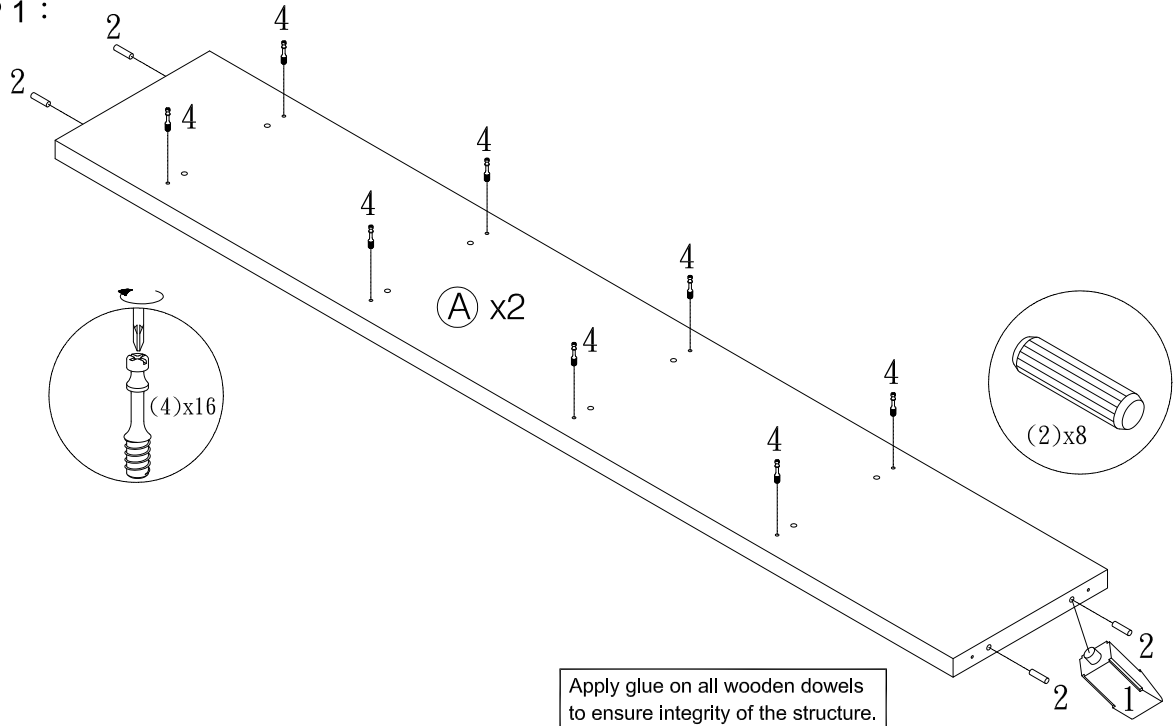

ASSEMBLY TIME PER UNIT: 40 MINUTES

PARTS IDENTIFICATION:

- (A) SIDE PANEL 2PCS
- (B) TOP AND BOTTOM PANEL 2PCS
- (C) LEFT SHELF 4PCS

- (D) RIGHT SHELF 4PCS
- (E) BACK PANEL 1PC

Z HARDWARE PACKAGE							
NO	DESCRIPTION	FIGURE	Q'TY	NO	DESCRIPTION	FIGURE	Q'TY
1	GLUE 40g	1PC	1PC	5	BOLT ϕ 9.5x55mm	12PCS	12PCS
2	WOODEN DOWEL ϕ 8x30mm	40PCS	40PCS	6	SCREW ϕ 4.3x35mm	8PCS	8PCS
3	CAM LOCK ϕ 15x12mm	16PCS	16PCS	7	STICKER ϕ 20mm	7PCS	7PCS
4	CAM BOLT ϕ 7x35.5mm	16PCS	16PCS				

Z HARDWARE PACKAGE							
NO	DESCRIPTION	FIGURE	Q'TY	NO	DESCRIPTION	FIGURE	Q'TY
8	ANTI-TIP STRAP 170x15mm		2PCS	10	WALL SCREW Ø4x25mm		2PCS
9	WALL PLUG 6x30mm		2PCS	11	SCREW Ø4x16mm		2PCS

STEP 1 :

STEP 2 :