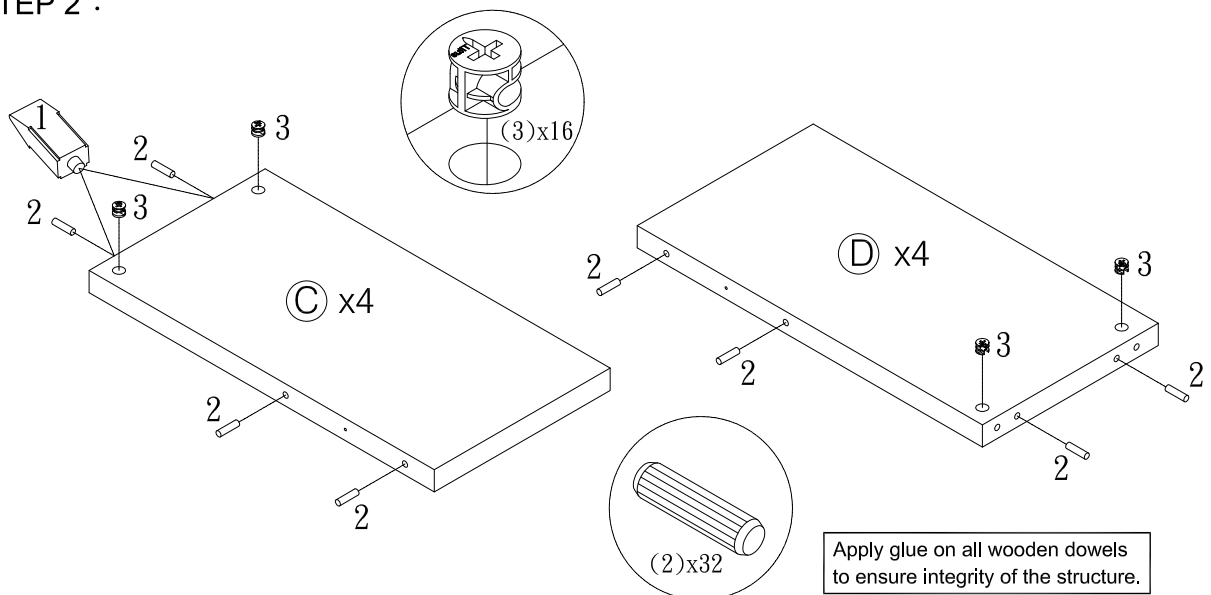

ASSEMBLY TIME PER UNIT: 40 MINUTES

PARTS IDENTIFICATION:

- (A) SIDE PANEL 2PCS
- (B) TOP AND BOTTOM PANEL 2PCS
- (C) LEFT SHELF 4PCS

- (D) RIGHT SHELF 4PCS
- (E) BACK PANEL 1PC

Z HARDWARE PACKAGE							
NO	DESCRIPTION	FIGURE	Q'TY	NO	DESCRIPTION	FIGURE	Q'TY
1	GLUE 40g	1PC	1PC	5	BOLT ϕ 9.5x55mm	12PCS	12PCS
2	WOODEN DOWEL ϕ 8x30mm	40PCS	40PCS	6	SCREW ϕ 4.3x35mm	8PCS	8PCS
3	CAM LOCK ϕ 15x12mm	16PCS	16PCS	7	STICKER ϕ 20mm	7PCS	7PCS
4	CAM BOLT ϕ 7x35.5mm	16PCS	16PCS				

Z HARDWARE PACKAGE							
NO	DESCRIPTION	FIGURE	Q'TY	NO	DESCRIPTION	FIGURE	Q'TY
8	ANTI-TIP STRAP 170x15mm		2PCS	10	WALL SCREW Ø4x25mm		2PCS
9	WALL PLUG 6x30mm		2PCS	11	SCREW Ø4x16mm		2PCS

STEP 1 :

STEP 2 :