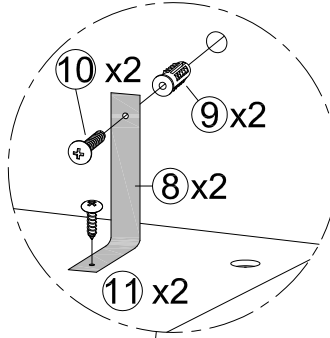

STEP 8 :

ATTENTION: ANTI TIPPING SAFEGUARD

Please install the anti-tipping hardware as shown in the drawing.
This can help to prevent any tipping issues.

FURNITURE TIPPING RESTRAINT

WARNING

Injury may result from tipping furniture

This restraint is not a substitute for proper adult supervision.
This restraint may provide protection against tipping furniture.

Do not allow children to climb on furniture.

Failure to detach this restraint before moving furniture may
result in injury and damage