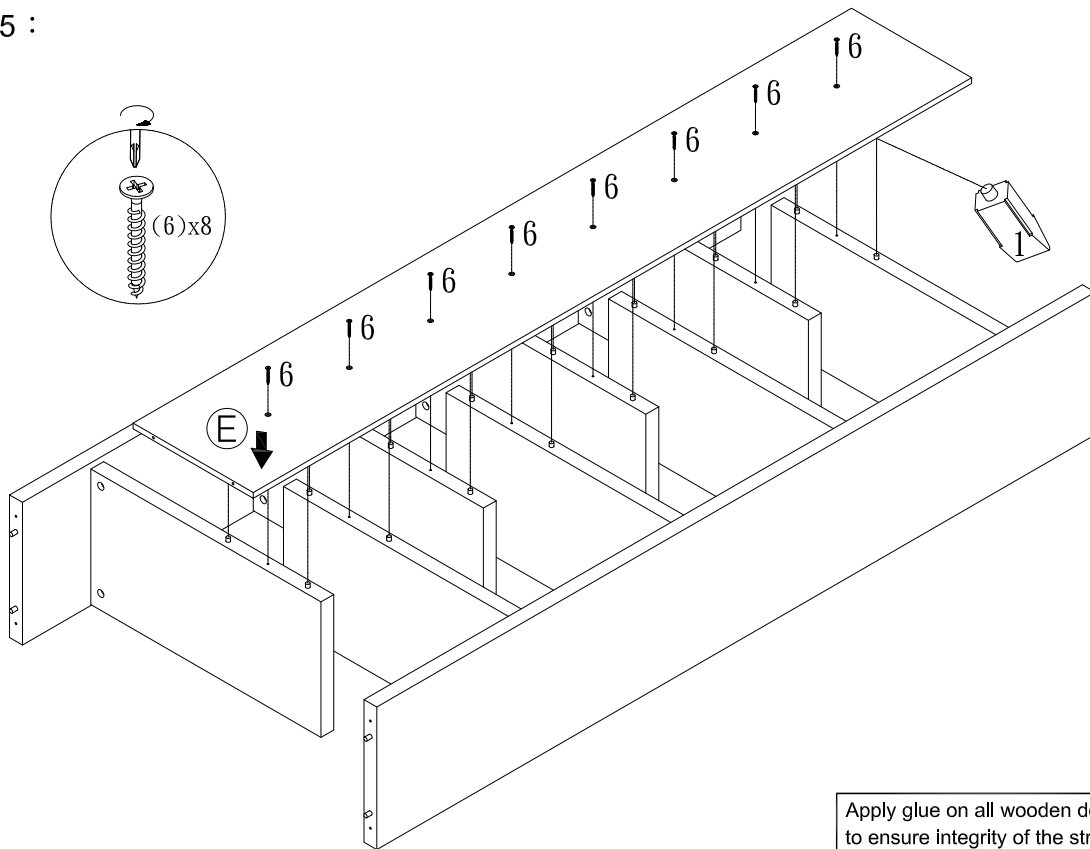

STEP 5 :

Apply glue on all wooden dowels to ensure integrity of the structure.