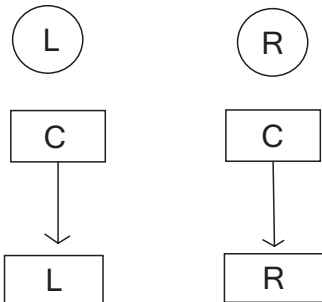

## PARTS IDENTIFICATION

**(A)****LEFT BACK****1 PC****(B)****MIDDLE BACK****1 PC****(C)****RIGHT BACK****1 PC****(D)****BASE****1 PC**

It takes one person approximately thirty minutes to complete assembly.

### STEP 1

### STEP 3

TO OPERATE CENTER CONSOLE READING LIGHT, FIRST SELECT IF YOU PREFER TO USE THE LEFT OR RIGHT CUP HOLDER AS THE SWITCH.

LEFT SWITCH OR RIGHT SWITCH