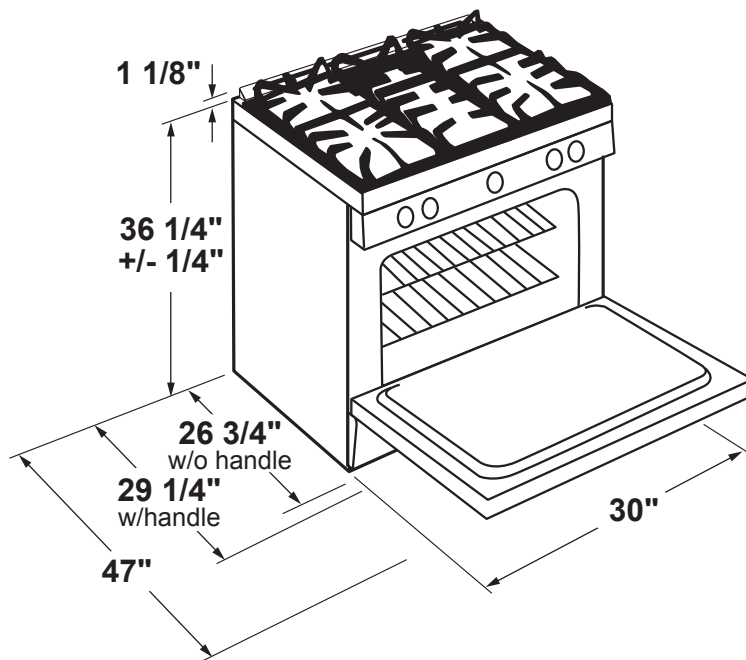

JGSS66EEL/SEL/FEL

GE® 30" Slide-In Front Control Gas Range

DIMENSIONS AND INSTALLATION INFORMATION (IN INCHES)

NOTE: Door handle protrudes 3" from door face.
Cabinets and drawers on adjacent 45° and 90° walls should be placed to avoid interference with the handle.

NOTE: Cabinets installed adjacent to slide-in ranges must have an adhesion spec of at least 194° temperature rating.

INSTALLATION INFORMATION: Before installing, consult installation instructions packed with product for current dimensional data.

For all installations, install the required rear trim to back of range with 4 screws provided.