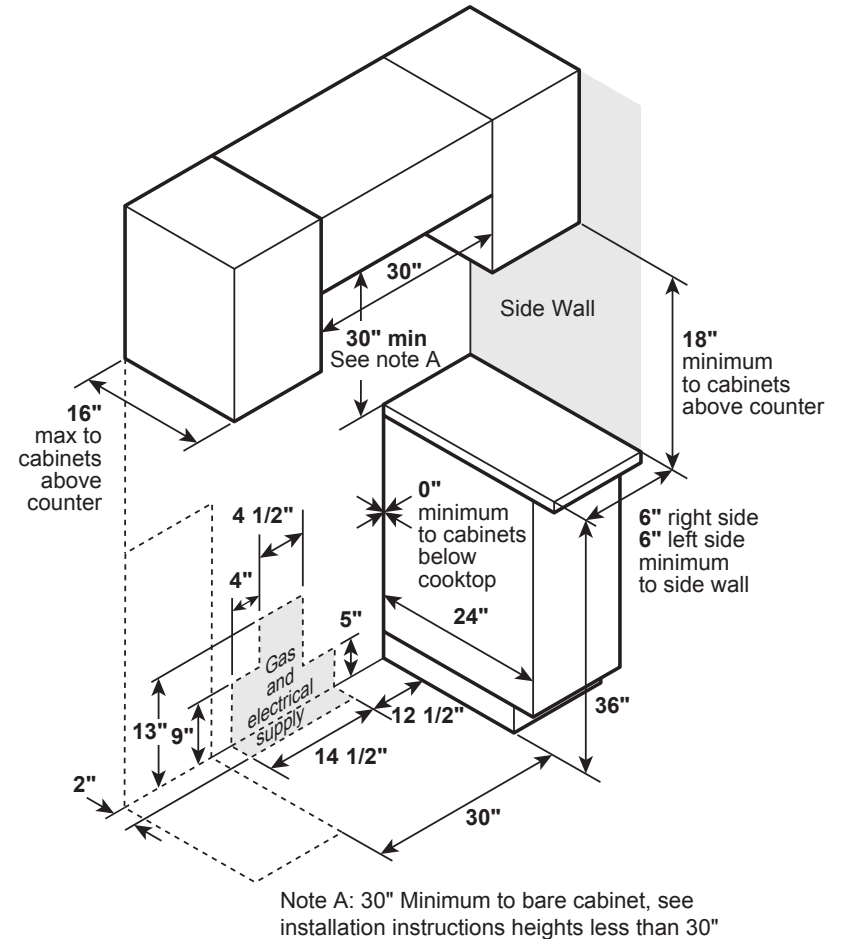

GAS PIPE AND ELECTRICAL OUTLET LOCATIONS

For answers to your Monogram, GE Café™ Series, GE Profile™ Series or GE Appliances product questions, visit our website at geappliances.com or call GE Answer Center® Service, 800.626.2000.