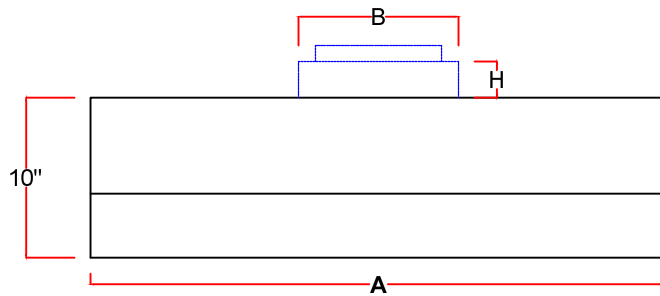

Top View

Model#  
PS1010

<b>E</b>	5 1/2" (200cfm - 450cfm)	6" (600cfm)	5 1/4" (900cfm - 1200cfm)	6" (external motor)
<b>F</b>	7" (200cfm - 450cfm)	8" (600cfm)	10" (900cfm - 1200cfm)	10" or 8" (external)
<b>G</b>	8 1/2" (200cfm - 600cfm & external motor)		12 1/2" (Internal 900cfm - 1200cfm)	
<b>H</b>	2 1/4" (200cfm - 600cfm)		3 1/8" (900cfm - 1200cfm)	