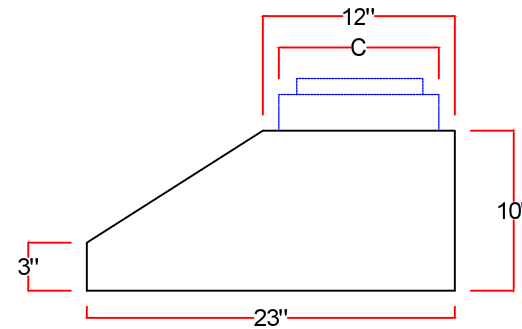

Top View

Model#  
PS1010

<b>E</b>	5 1/2" (200cfm - 450cfm)	6" (600cfm)	5 1/4" (900cfm - 1200cfm)	6" (external motor)
<b>F</b>	7" (200cfm - 450cfm)	8" (600cfm)	10" (900cfm - 1200cfm)	10" or 8" (external)
<b>G</b>	8 1/2" (200cfm - 600cfm & external motor)		12 1/2" (Internal 900cfm - 1200cfm)	
<b>H</b>	2 1/4" (200cfm - 600cfm)		3 1/8" (900cfm - 1200cfm)	