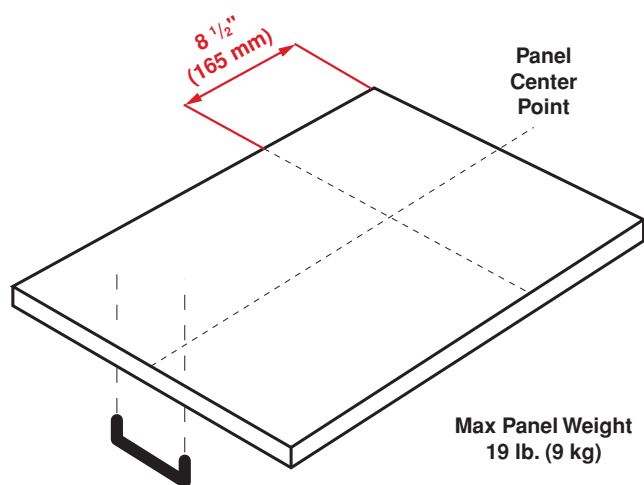

### Panel Ready Recommended Door Panel Size and Thickness:

DIMENSIONS (DWT51600SS)	
H x W x D	33 7/8 x 23 9/16 x 22 7/16 in. (86.1 x 59.8 x 57 cm)
Product Weight	87.08 lb. (39.5 kg)
Packed H x W x D	35 x 25 3/8 x 26 in. (88.9 x 64.4 x 66.1 cm)
Packed Weight	93.69 lb. (42.5 kg)

DIMENSIONS (DWT51600FBI)	
H x W x D	33 7/8 x 23 9/16 x 21 2/16 in. (86.1 x 59.8 x 57 cm)
Product Weight	83.55 lb. (37.9 kg)
Packed H x W x D	35 x 25 3/8 x 26 in. (88.9 x 64.4 x 66.1 cm)
Packed Weight	90.16 lb. (40.9 kg)

DIMENSIONS (DWT51600W)	
H x W x D	33 7/8 x 23 9/16 x 22 7/16 in. (86.1 x 59.8 x 57 cm)
Product Weight	87.08 lb. (39.5 kg)
Packed H x W x D	35 x 25 3/8 x 26 in. (88.9 x 64.4 x 66.1 cm)
Packed Weight	93.69 lb. (42.5 kg)