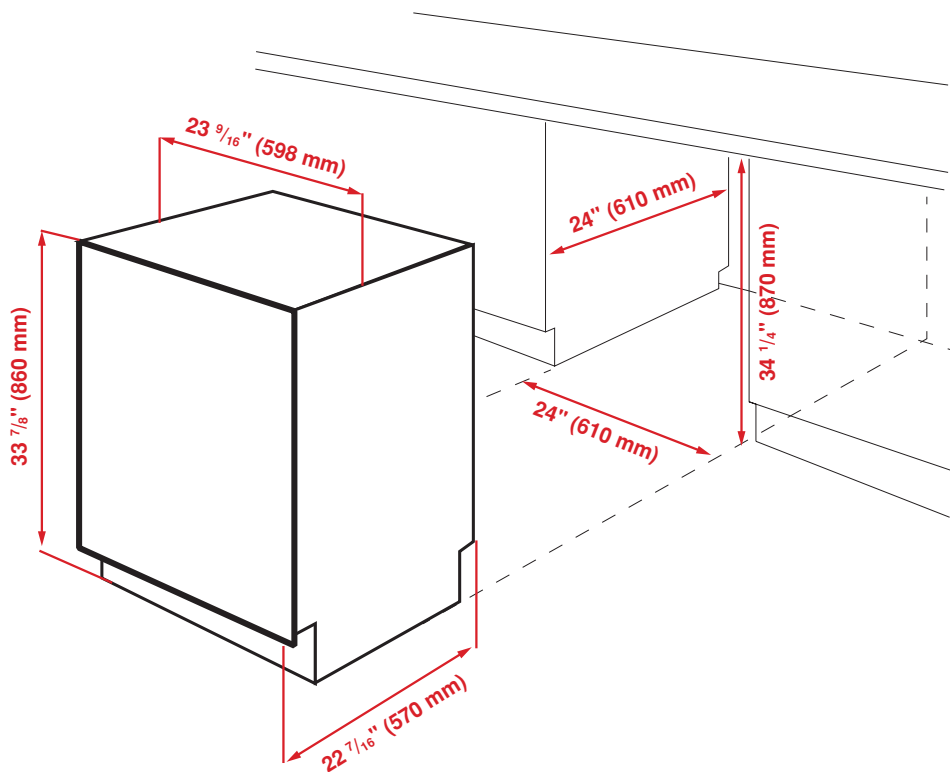

### Panel Ready Recommended Door Panel Size and Thickness:

DIMENSIONS (DWT51600SS)	
H x W x D	33 7/8 x 23 9/16 x 22 7/16 in. (86.1 x 59.8 x 57 cm)
Product Weight	87.08 lb. (39.5 kg)
Packed H x W x D	35 x 25 3/8 x 26 in. (88.9 x 64.4 x 66.1 cm)
Packed Weight	93.69 lb. (42.5 kg)

DIMENSIONS (DWT51600FBI)	
H x W x D	33 7/8 x 23 9/16 x 21 2/16 in. (86.1 x 59.8 x 57 cm)
Product Weight	83.55 lb. (37.9 kg)
Packed H x W x D	35 x 25 3/8 x 26 in. (88.9 x 64.4 x 66.1 cm)
Packed Weight	90.16 lb. (40.9 kg)

DIMENSIONS (DWT51600W)	
H x W x D	33 7/8 x 23 9/16 x 22 7/16 in. (86.1 x 59.8 x 57 cm)
Product Weight	87.08 lb. (39.5 kg)
Packed H x W x D	35 x 25 3/8 x 26 in. (88.9 x 64.4 x 66.1 cm)
Packed Weight	93.69 lb. (42.5 kg)