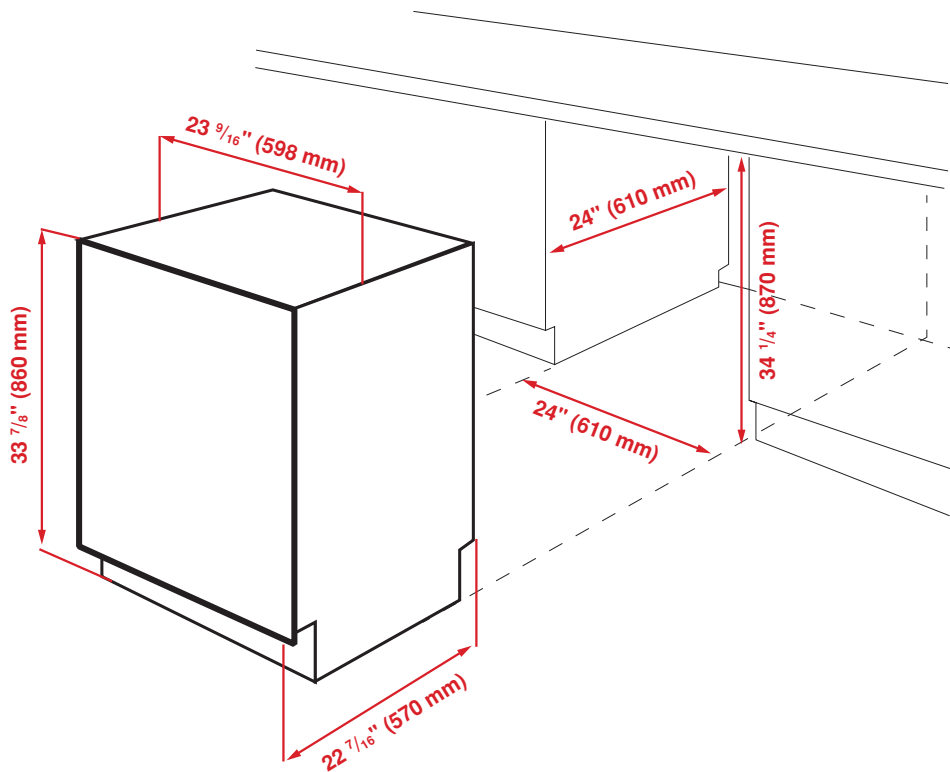

Panel Ready Recommended Door Panel Size and Thickness:

DIMENSIONS (DWT81800SS)	
H x W x D	33 7/8 x 23 9/16 x 22 7/16 in. (86.1 x 59.8 x 57 cm)
Product Weight	96.12 lb. (43.6 kg)
Packed H x W x D	35 x 25 3/8 x 26 in. (88.9 x 64.4 x 66.1 cm)
Packed Weight	102.73 lb. (46.6 kg)

DIMENSIONS (DWT81800SSIH, INTEGRATED HANDLE)	
H x W x D	33 7/8 x 23 9/16 x 22 7/16 in. (86.1 x 59.8 x 57 cm)
Product Weight	96.12 lb. (43.6 kg)
Packed H x W x D	35 x 25 3/8 x 26 in. (88.9 x 64.4 x 66.1 cm)
Packed Weight	102.73 lb. (46.6 kg)

DIMENSIONS (DWT81800FBI)	
H x W x D	33 7/8 x 23 9/16 x 21 2/2 in. (86.1 x 59.8 x 55 cm)
Product Weight	91.93 lb. (41.7 kg)
Packed H x W x D	35 x 25 3/8 x 26 in. (88.9 x 64.4 x 66.1 cm)
Packed Weight	98.54 lb. (44.7 kg)