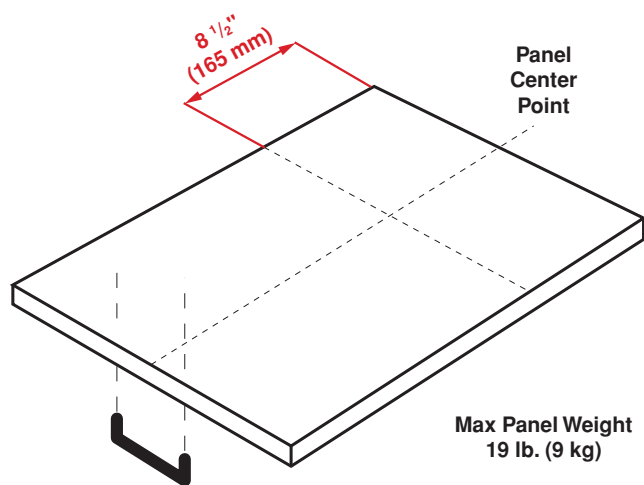

Panel Ready Recommended Door Panel Size and Thickness:

DIMENSIONS (DWT81800SS)	
H x W x D	33 7/8 x 23 9/16 x 22 7/16 in. (86.1 x 59.8 x 57 cm)
Product Weight	96.12 lb. (43.6 kg)
Packed H x W x D	35 x 25 3/8 x 26 in. (88.9 x 64.4 x 66.1 cm)
Packed Weight	102.73 lb. (46.6 kg)

DIMENSIONS (DWT81800SSIH, INTEGRATED HANDLE)	
H x W x D	33 7/8 x 23 9/16 x 22 7/16 in. (86.1 x 59.8 x 57 cm)
Product Weight	96.12 lb. (43.6 kg)
Packed H x W x D	35 x 25 3/8 x 26 in. (88.9 x 64.4 x 66.1 cm)
Packed Weight	102.73 lb. (46.6 kg)