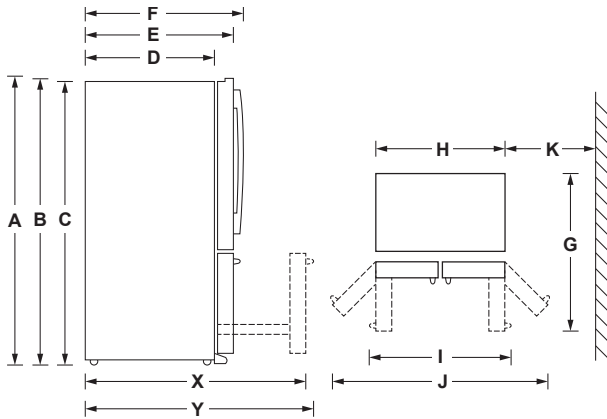

CAPACITY

Total capacity (cubic feet)	22.2 cu. ft.
Fresh food capacity	15.0 cu. ft.
Freezer capacity	7.2 cu. ft.

WEIGHTS & DIMENSIONS

Overall depth	31-1/4 in.
Overall height	69-7/8 in.
Overall width	35-3/4 in.
Case depth without door	24-3/8 in.
Depth with door open 90°	43-3/8 in.
Depth without handle	30-1/4 in.
Height to top of case	69 in.
Width with door open 90° including handle	44-3/4 in.
Approximate shipping weight	398 lb.
Net weight	365 lb.

DIMENSIONS

Height to top of door (in.) A	70-1/2
Height to top of hinge (in.) B	69-7/8
Height to top of case (in.) C	69
Case depth without door (in.) D**	24-3/8
Case depth less door handle (in.) E**	30-1/4*
Case depth with door handle (in.) F**	31-1/4
Depth with fresh food door open 90° (in.) G**	43-3/8
Width (in.) H	35-3/4
Width with door open 90° with door handle (in.) I	44-3/4
Width with doors open fully (in.) J	67
Min distance between side of case and wall, in either direction, to allow doors to open fully (in.) K	16-1/8
Depth with FZ door completely open (w/o handle) (in.) X	44-3/4
Depth with FZ door completely open (w/ handle) (in.) Y	46-1/4