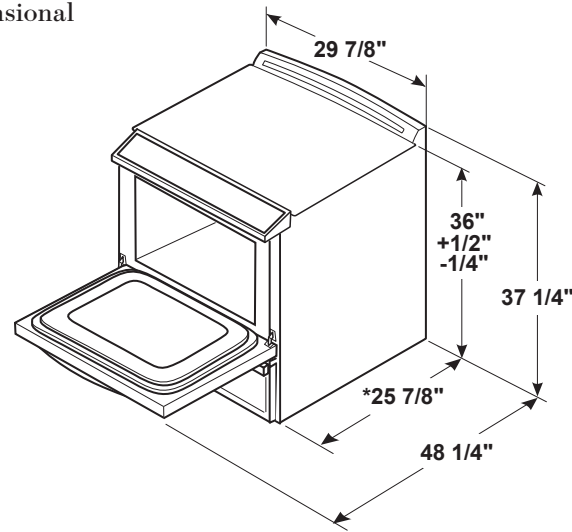

JS760BL/DL/EL/SL/FL

GE® 30" Slide-In Electric Convection Range

DIMENSIONS AND INSTALLATION INFORMATION (IN INCHES)

RECEPTACLE LOCATIONS: Locally approved flexible service cord or conduit must be used because terminals are not accessible after range installation. See shaded area in drawing for location of electrical outlet box. Recommended outlet locations allow range to be installed directly against rear wall.

NOTE: This appliance has been approved for 0" spacing to adjacent surfaces above the cooktop. However, a 6" minimum spacing to surfaces less than 15" above the cooktop and adjacent cabinet is recommended to reduce exposure to steam, grease splatter and heat.

INSTALLATION INFORMATION: Before installing, consult installation instructions for current dimensional data and additional requirements

KW RATING	
240V	13.6
208V	10.2
BREAKER SIZE	
240V	40 Amps†
208V	40 Amps†

†NOTE: Check local codes for required breaker size.

*Depth including door handle is approximately 28 1/4".