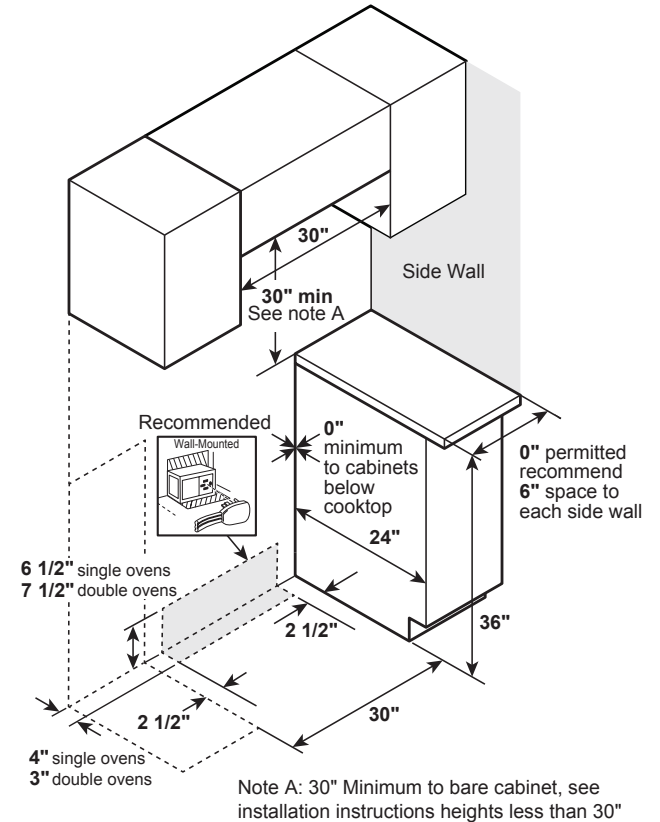

For answers to your Monogram, GE Café™ Series, GE Profile™ Series or GE Appliances product questions, visit our website at geappliances.com or call GE Answer Center® Service, 800.626.2000.