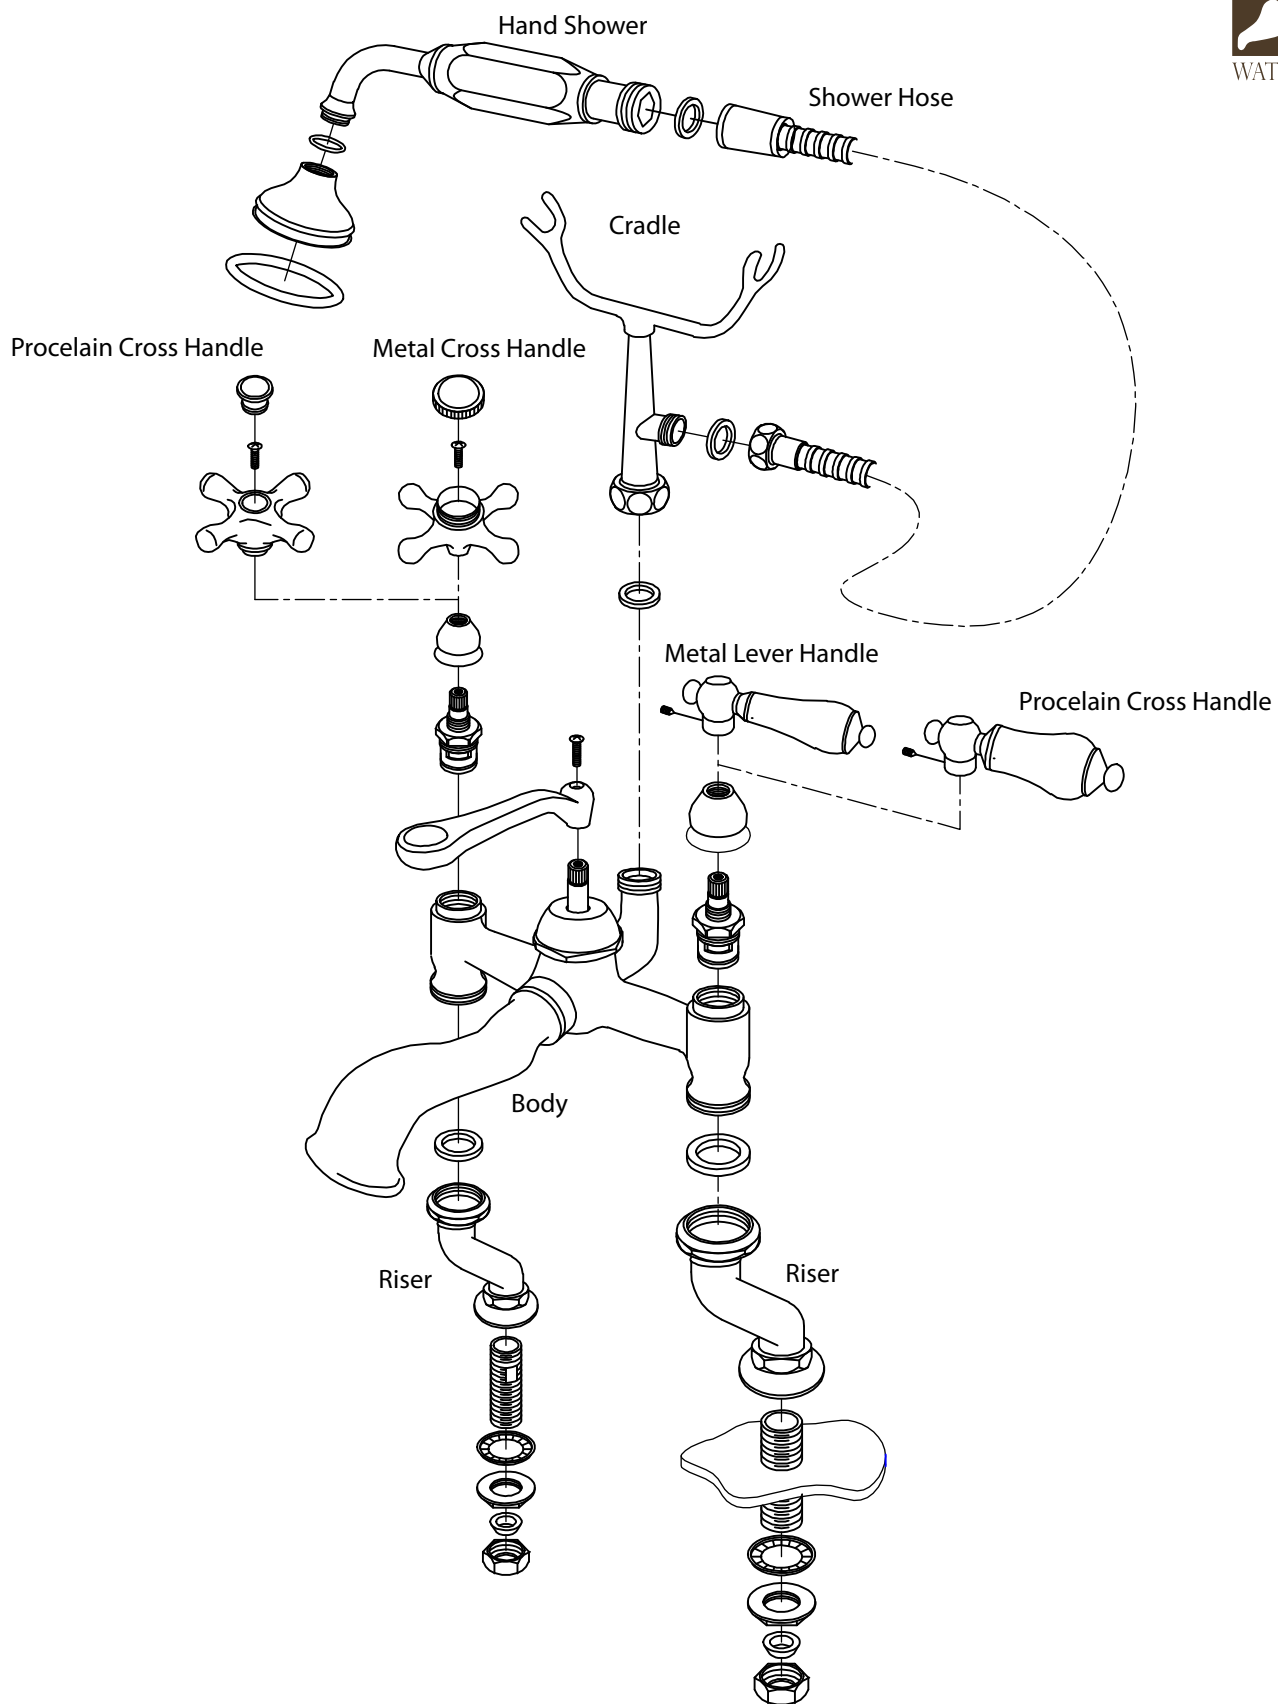

F6-0004 Tub Faucet

ASSEMBLY DIAGRAM

F6-0004 Tub Faucet

SPECIFICATION SHEET

WATER CREATION