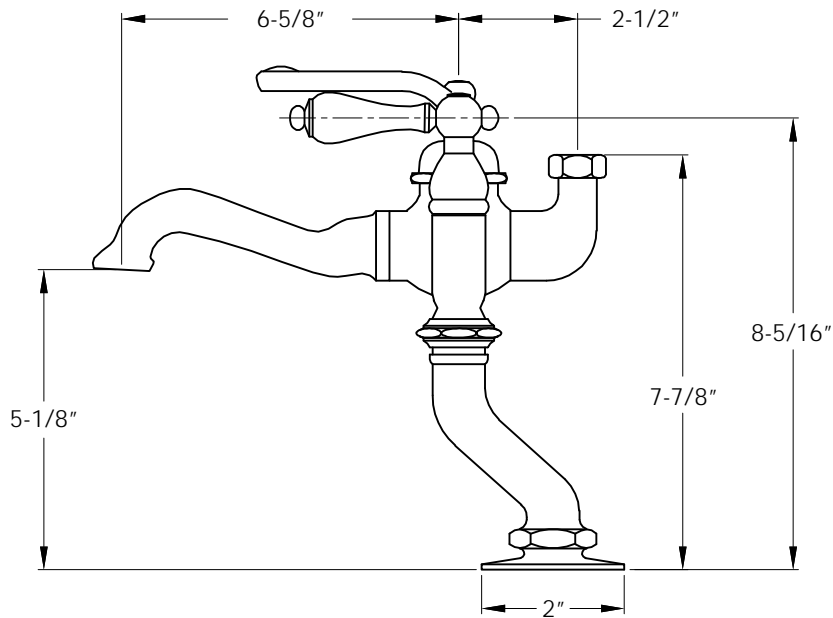

F6-0004 Tub Faucet

ASSEMBLY DIAGRAM

F6-0004 Tub Faucet

SPECIFICATION SHEET

WATER CREATION