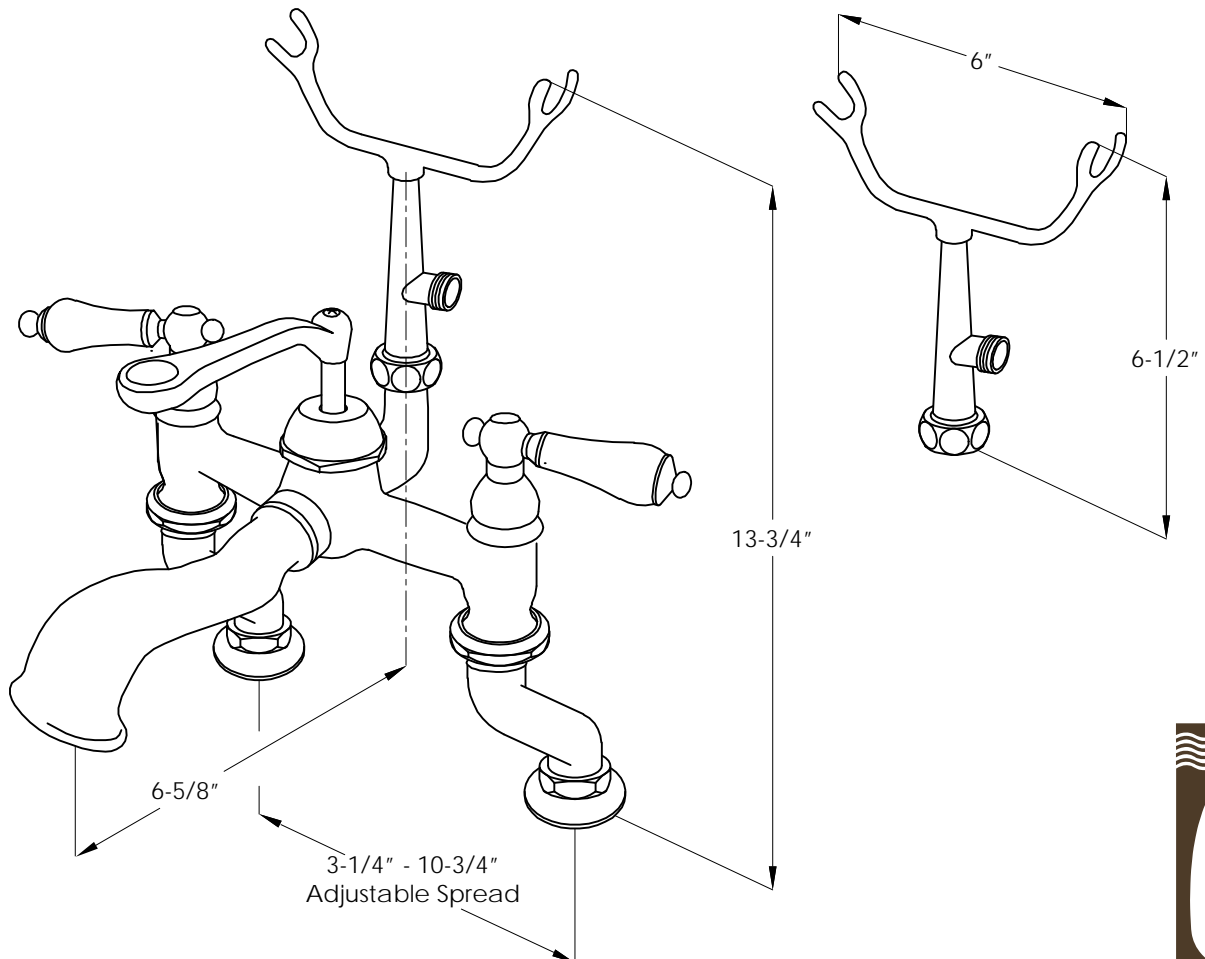

F6-0004 Tub Faucet

ASSEMBLY DIAGRAM

F6-0004 Tub Faucet

SPECIFICATION SHEET

WATER CREATION