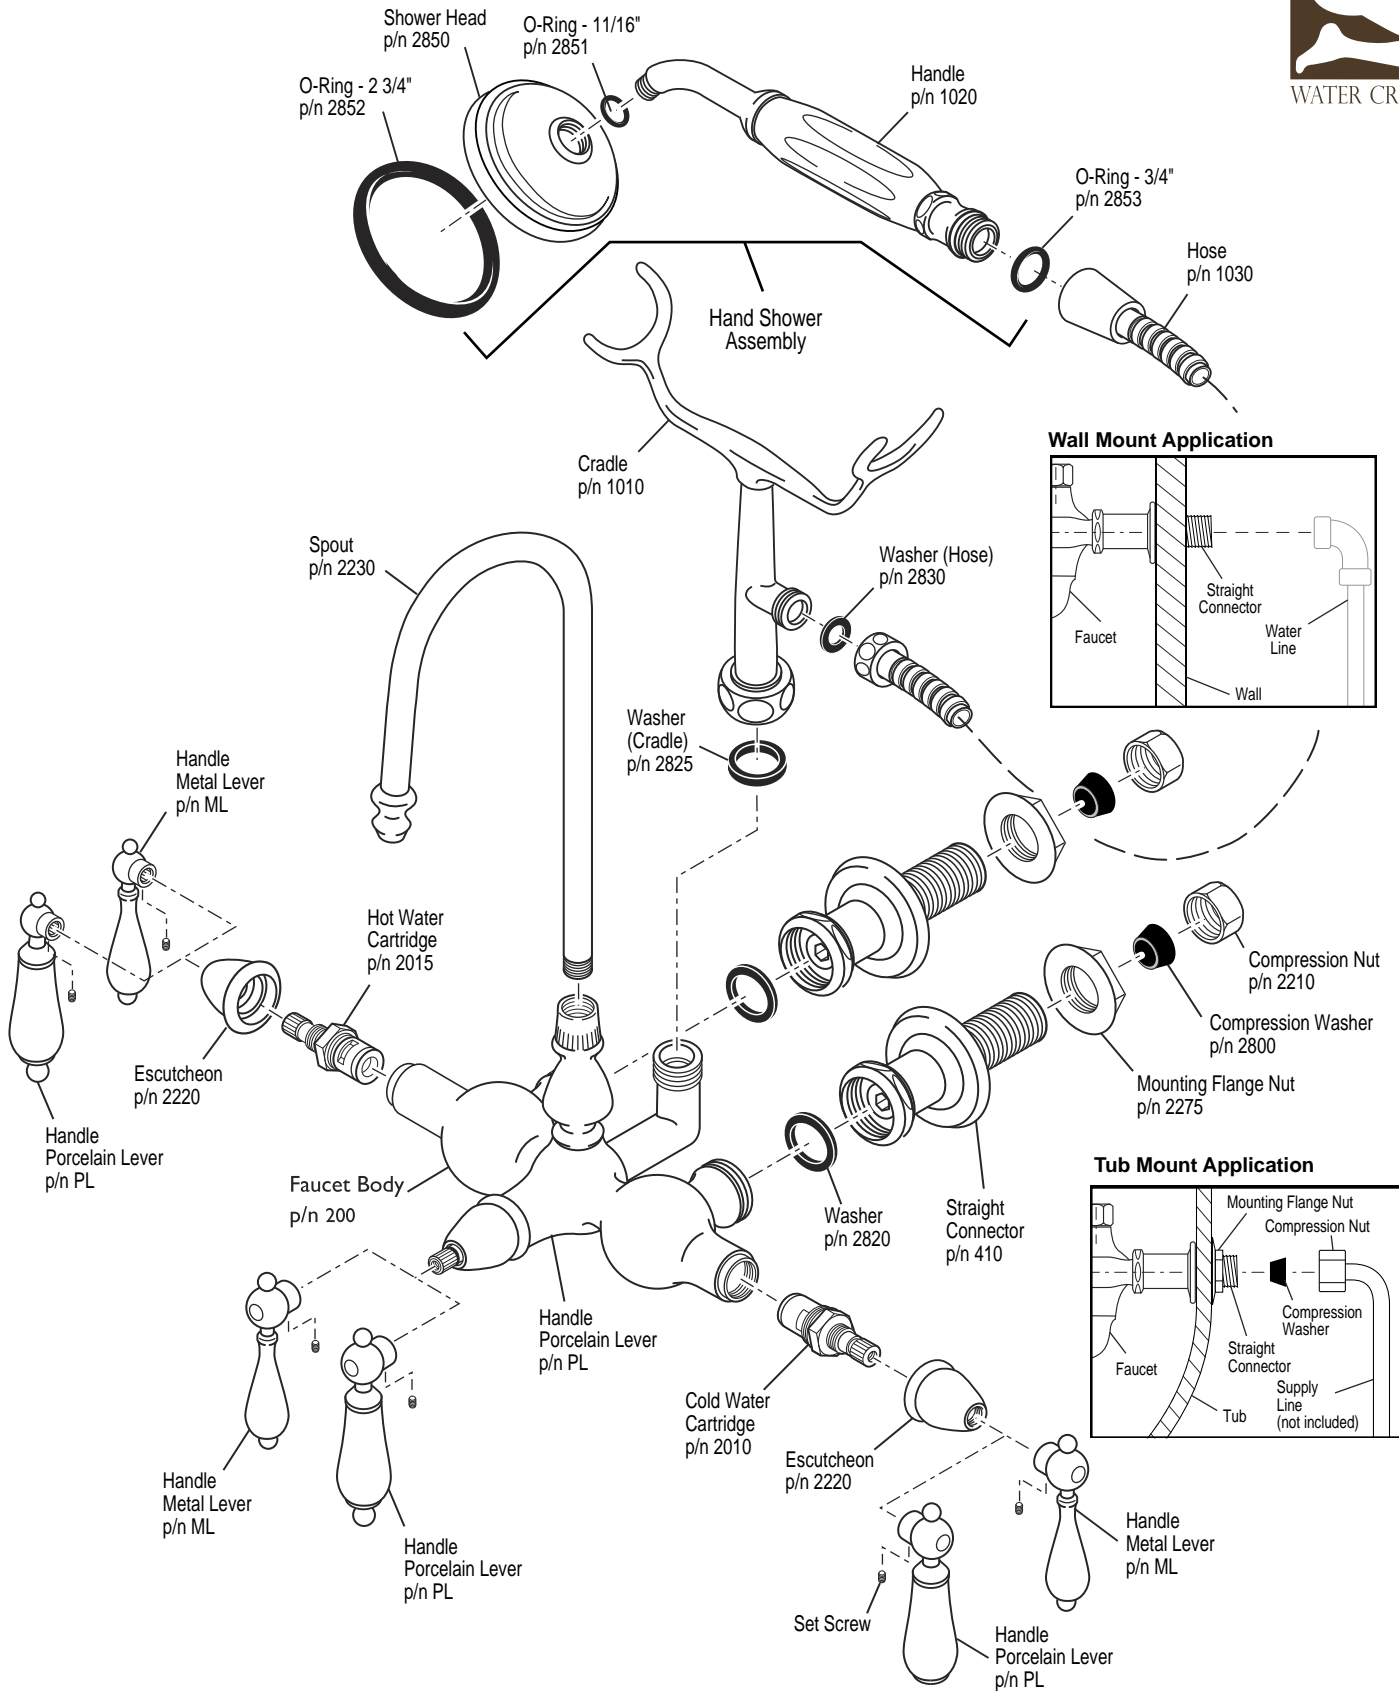

F6-0012 Tub Faucet

ASSEMBLY DIAGRAM

Wall Mount Application

Tub Mount Application

F6-0012 Faucet

SPECIFICATION SHEET