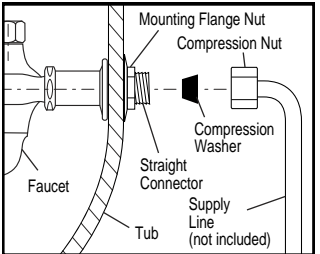

F6-0012 Tub Faucet

ASSEMBLY DIAGRAM

Wall Mount Application

Tub Mount Application

F6-0012 Faucet

SPECIFICATION SHEET