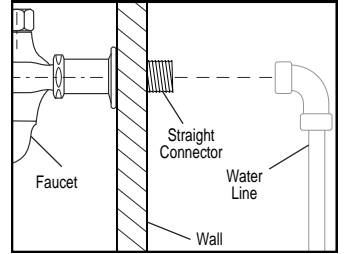

F6-0012 Tub Faucet

ASSEMBLY DIAGRAM

Wall Mount Application

Tub Mount Application

F6-0012 Faucet

SPECIFICATION SHEET