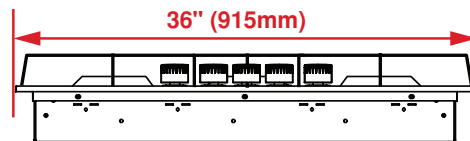

FINISH

High Grade Stainless Steel

DIMENSIONS (H X W X D)

3⁷/₈ x 36 x 21¹/₄ in.

GENERAL	
Glass Type	N/A
Size	36"
Color	Stainless Steel
Heating Technology	Gas
Stainless Steel Frame	Yes
Control Type	Front Knob Control with Knob Illumination
GAS BURNER FEATURES	
Sealed Burner	N/A
Reignition Controlled Burners	Yes
Gas Safety Device	N/A
19,000 BTU Power Burner with Simmering Feature	N/A
15,000 BTU Power Burner with Simmering	N/A
Cast Iron Continuous Grates	Yes
ACCESSORY	
Griddle Pan	Yes
STANDARD POWER	
Front Left	6,000 BTU
Front Right	12,000 BTU
Rear Left	12,000 BTU
Rear Right	6,000 BTU
Center	20,000 BTU (Not on builder models)
DIMENSIONS	
Required Cutout Dimension (H x W x D)	3 ⁷ / ₈ x 36 x 21 ¹ / ₄ in.
Overall Height	3 ⁷ / ₈ in.
Overall Width	36 in.
Overall Depth	21 ¹ / ₄ in.
Weight	52.9 lbs
POWER / RATINGS	
KW / Amps Rating at 240 V, 60 Hz	110-120 V, 60 Hz
Supply Cord & Plug	Yes
Plug Type	N/A

Top

Side – Side View

Front – Side View

Countertop Cutout

NOTE TO THE INSTALLER: All height, width and depth dimensions are shown in inches (as well as metric). Beko US Inc. reserves the absolute and unrestricted right to change product materials and specifications, at any time, without notice. Please visit our website www.beko.us or call 888 352 2356 to verify the latest specifications with final dimensional data and other details prior to installation and making a cutout. Applicable product limited warranty information may be found in accompanying product materials or you may contact your account manager for further details. Proper installation is the responsibility of the installer. Product failure due to improper installation is not covered under the Limited Warranty.