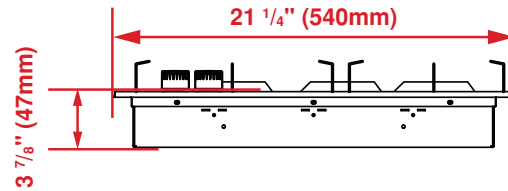

FINISH

High Grade Stainless Steel

DIMENSIONS (H X W X D)

3⁷/₈ x 36 x 21¹/₄ in.

GENERAL	
Glass Type	N/A
Size	36"
Color	Stainless Steel
Heating Technology	Gas
Stainless Steel Frame	Yes
Control Type	Front Knob Control with Knob Illumination
GAS BURNER FEATURES	
Sealed Burner	N/A
Reignition Controlled Burners	Yes
Gas Safety Device	N/A
19,000 BTU Power Burner with Simmering Feature	N/A
15,000 BTU Power Burner with Simmering	N/A
Cast Iron Continuous Grates	Yes
ACCESSORY	
Griddle Pan	Yes
STANDARD POWER	
Front Left	6,000 BTU
Front Right	12,000 BTU
Rear Left	12,000 BTU
Rear Right	6,000 BTU
Center	20,000 BTU (Not on builder models)
DIMENSIONS	
Required Cutout Dimension (H x W x D)	3 ⁷ / ₈ x 36 x 21 ¹ / ₄ in.
Overall Height	3 ⁷ / ₈ in.
Overall Width	36 in.
Overall Depth	21 ¹ / ₄ in.
Weight	52.9 lbs
POWER / RATINGS	
KW / Amps Rating at 240 V, 60 Hz	110-120 V, 60 Hz
Supply Cord & Plug	Yes
Plug Type	N/A

Top

Side – Side View

Front – Side View

Countertop Cutout

NOTE TO THE INSTALLER: All height, width and depth dimensions are shown in inches (as well as metric). Beko US Inc. reserves the absolute and unrestricted right to change product materials and specifications, at any time, without notice. Please visit our website www.beko.us or call 888 352 2356 to verify the latest specifications with final dimensional data and other details prior to installation and making a cutout. Applicable product limited warranty information may be found in accompanying product materials or you may contact your account manager for further details. Proper installation is the responsibility of the installer. Product failure due to improper installation is not covered under the Limited Warranty.