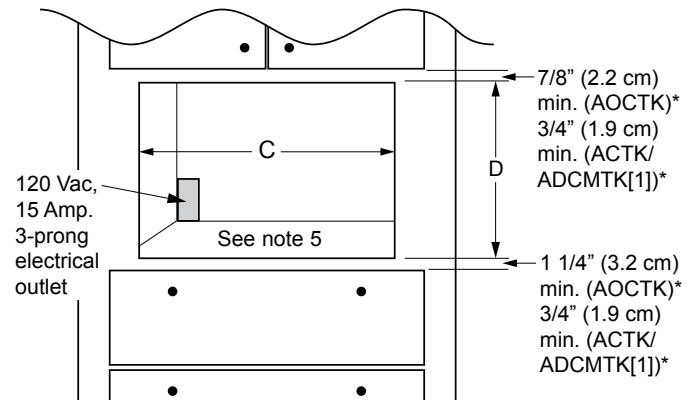

MICROWAVE INSTALLATION WITH BUILT-IN TRIM KIT

*Minimum spacing: Includes additional space to allow proper ventilation and to avoid scraping/vibration.

📖 NOTES:

1. Power cord length: 42" (106.7 cm), with three prong plug.
2. 3/4" (1.9 cm) support platform (flush with cutout) required.
3. 24" (61.0 cm) minimum interior cabinet depth required for built-in trim kits (20 1/8" for ACTK36).
4. See the Combination Installation (CI) section if installing with a wall oven or warming oven.
5. Trim kits ACTK27 and ACTK30 require two 1 9/16" x 1 9/16" x 15 5/8" long wooden supports on cabinet floor. See installation instructions for details.

Model No.	(A) Trim Overall Width	(B) Trim Depth	(C) Cutout Width	(D) Cutout Height	Top Overlay	Bottom Overlay
ACTK27	26 7/8" (68.3 cm)	1" (2.5 cm)	25 1/4" (64.1 cm)	19 1/8" (48.6 cm)	1/2" (1.3 cm)	1/2" (1.3 cm)
ACTK30	29 7/8" (75.9 cm)		28 1/4" (71.8 cm)	19 1/8" (48.6 cm)		
ACTK36	35 7/8" (91.1 cm)		25" (63.5 cm)	19 1/8" (48.6 cm)		
ADCMTK27	26 7/8" (68.3 cm)	3/4" (1.9 cm)	25 3/4" (65.4 cm)	19 1/8" $\pm$ 1/16 (48.6 cm)	1/2" (1.3 cm)	1/2" (1.3 cm)
ADCMTK30	29 7/8" (75.9 cm)		28 1/4" (71.8 cm)	19 1/8" $\pm$ 1/16 (48.6 cm)		
ADCMTK271	26 7/8" (68.3 cm)	1" (2.5 cm)	25 3/4" (65.4 cm)	19 1/8" $\pm$ 1/16 (48.6 cm)		
ADCMTK301	29 7/8" (75.9 cm)		28 1/4" (71.8 cm)	19 1/8" $\pm$ 1/16 (48.6 cm)		
AOCTK27	26 7/8" (68.3 cm)	1 1/4" (3.2 cm)	25 1/4" (64.1 cm)	18 1/2" (47.0 cm)	5/8" (1.6 cm)	1" (2.5 cm)
AOCTK30	29 7/8" (75.9 cm)		25 1/4" (64.1 cm)	18 1/2" (47.0 cm)