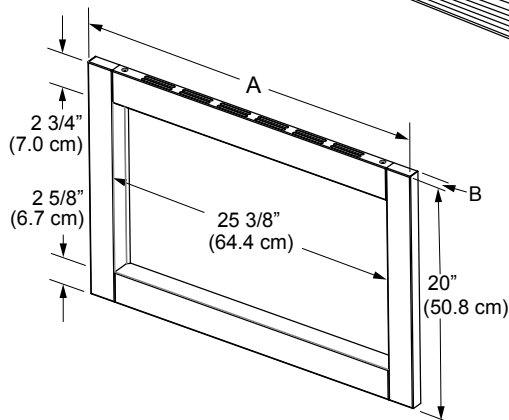

ACTK AND AOCTK OVERALL DIMENSIONS

ADCMTK OVERALL DIMENSIONS

⚠ WARNING

- Observe all governing codes and ordinances during planning and installation. Contact your local building department for further information.
- This appliance must be installed in accordance with the accompanying installation instructions.