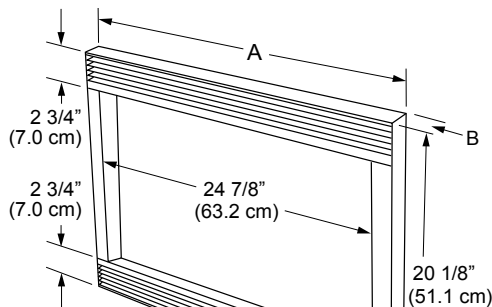

ACTK AND AOCTK OVERALL DIMENSIONS

ADCMTK OVERALL DIMENSIONS

⚠ WARNING

- Observe all governing codes and ordinances during planning and installation. Contact your local building department for further information.
- This appliance must be installed in accordance with the accompanying installation instructions.