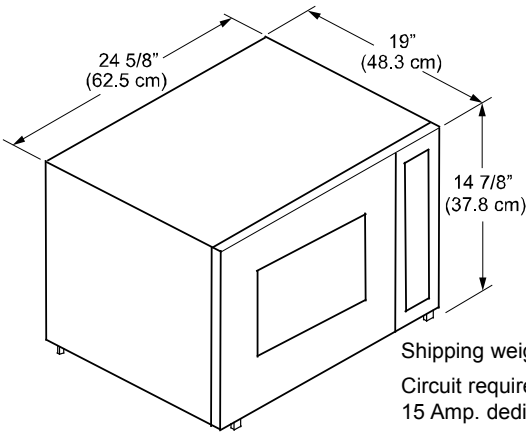

### DCM24 SPECIFICATIONS

Shipping weight: 60 lbs.  
 Circuit required: 3 prong, 120 Vac, 15 Amp, dedicated, grounded  
 Total connected load: 1.6 kW. (13 Amp.)