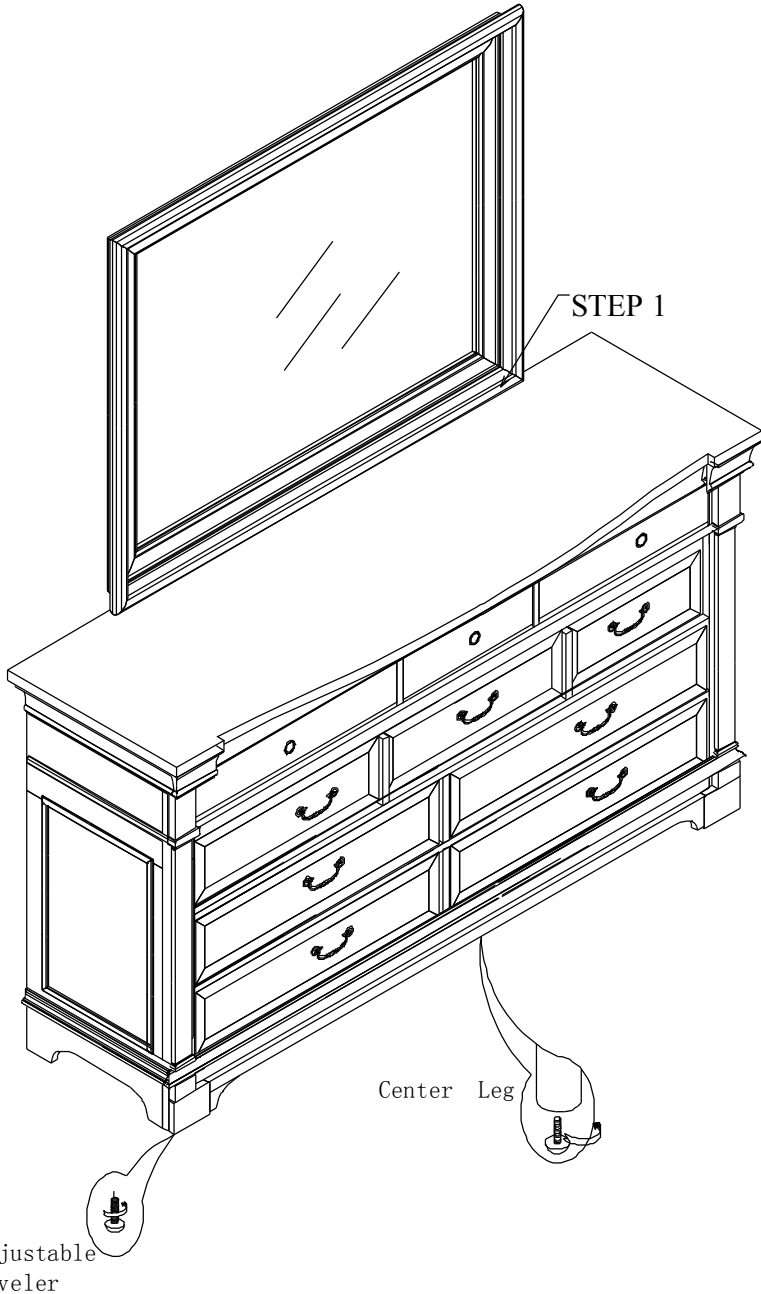

HOOKER
— FURNITURE —

ASSEMBLY INSTRUCTION

Item: 5323-90002 Ten-Drawer Dresser
5323-90008 Landscape Mirror

Thank you for purchasing this quality product. Be sure to unpack carefully looking for small parts which may have come loose during shipment.

Read all instruction and study the drawing carefully before starting the assembly process:

HARDWARE PACK

NO	DRAWING	DESCRIPTION	SIZE	Q'ty
A		BOLT	Φ 1/4" × 1-1/2"	8pc
B		LOCK WASHER	Φ 1/4*Φ 12*3"	8pc
C		FLAT WASHER	Φ 1/4*Φ 19*2"	8pc
D		Wrench	10mm	1pc

Adjust leveler if needed to level case on uneven floor.