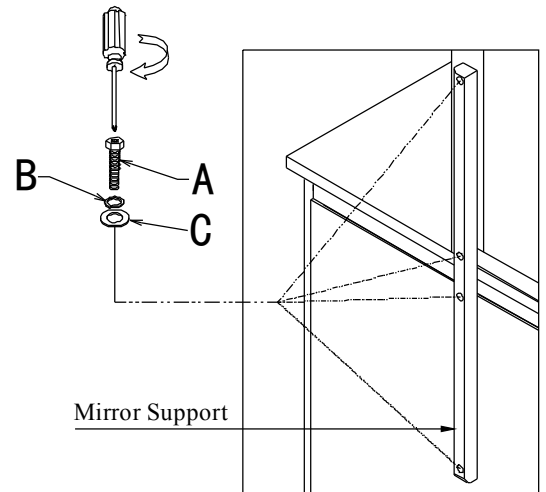

HOOKER
— FURNITURE —

ASSEMBLY INSTRUCTION

Item: 5323-90002 Ten-Drawer Dresser
5323-90008 Landscape Mirror

Thank you for purchasing this quality product. Be sure to unpack carefully looking for small parts which may have come loose during shipment.

Read all instruction and study the drawing carefully before starting the assembly process:

HARDWARE PACK

NO	DRAWING	DESCRIPTION	SIZE	Q'ty
A		BOLT	Φ 1/4" × 1-1/2"	8pc
B		LOCK WASHER	Φ 1/4*Φ 12*3"	8pc
C		FLAT WASHER	Φ 1/4*Φ 19*2"	8pc
D		Wrench	10mm	1pc