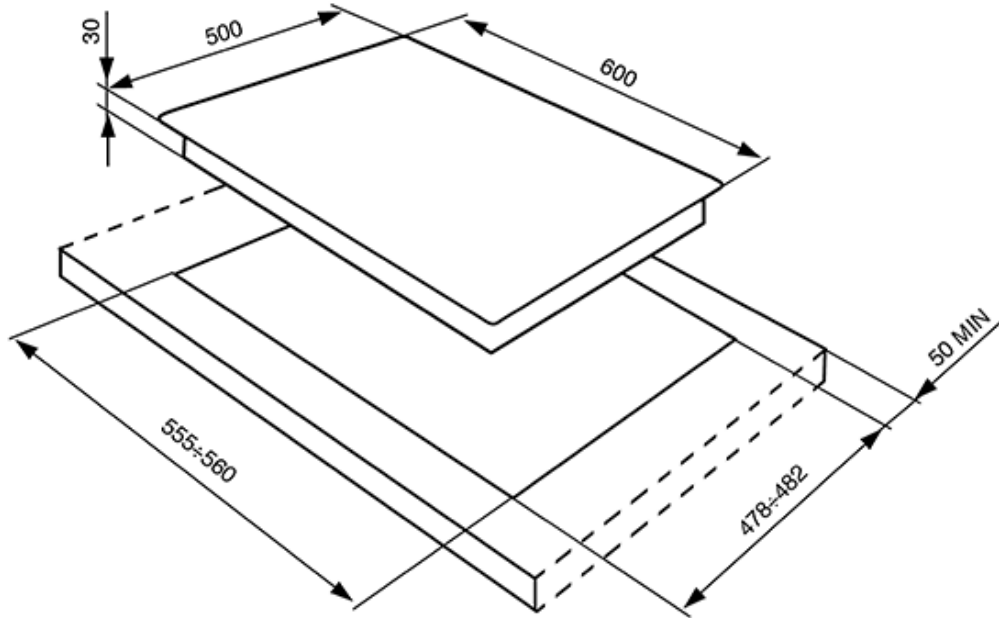

SR60GHU3

classic

gas
24"
stainless steel
front controls

SMEG U.S.A. INC.
A&D BUILDING
150 EAST 58th STREET, 7th FLOOR
NEW YORK, NY, 10155
Tel. +1 212 265 5378
Fax +1 212 265 5945